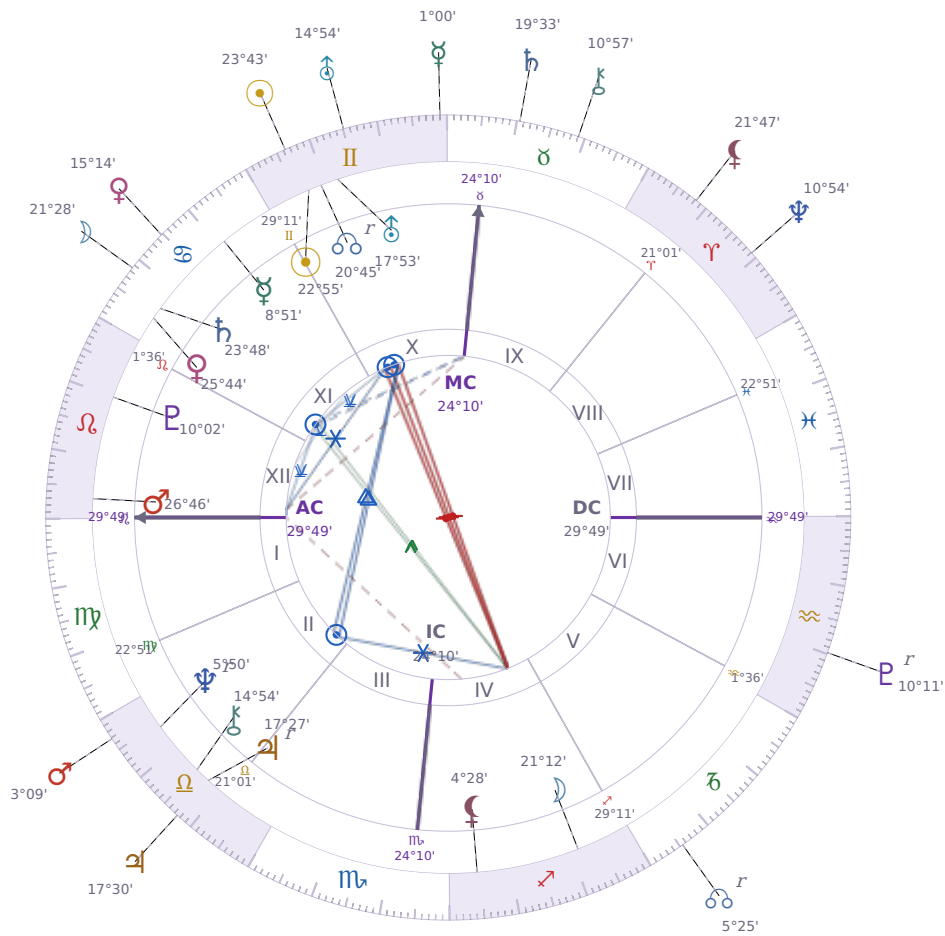

DAILY PERSONAL HOROSCOPE

Donald John Trump

President of the United States (2017–2021; since 2025)

♊ Gemini June 14, 1946 10:54 New York City

Thursday, 14 June 2029

TRANSITS FOR TODAY

☉ Sun	in ♊ Gemini	23°43'18"
☾ Moon	in ♋ Cancer	21°28'11"
☿ Mercury	in ♊ Gemini	1°00'35"
♀ Venus	in ♋ Cancer	15°14'10"
♂ Mars	in ♎ Libra	3°09'12"
♃ Jupiter	in ♎ Libra	17°30'27"
♄ Saturn	in ♉ Taurus	19°33'23"

♅ Uranus	in ♊ Gemini	14°54'30"
♆ Neptune	in ♈ Aries	10°54'14"
♇ Pluto	in ♒ Aquarius Rx	10°11'57"
♁ Chiron	in ♉ Taurus	10°57'04"
♁ NNode	in ♑ Capricorn Rx	5°25'33"
♁ Lilith	in ♈ Aries	21°47'14"

NATAL PLANETS

♃ Jupiter stations Direct

Jupiter turning **direct again** means opportunities and decisions that felt stuck or unclear over the past months can finally move ahead with real momentum. What becomes **clearer now** is whether plans, applications, or deals are actually going to work — delays lift and you get actual answers instead of waiting. **Growth starts moving** in the areas where *Jupiter* sits in your chart, so watch for openings in money, work, relationships, or learning that were on pause during the retrograde.