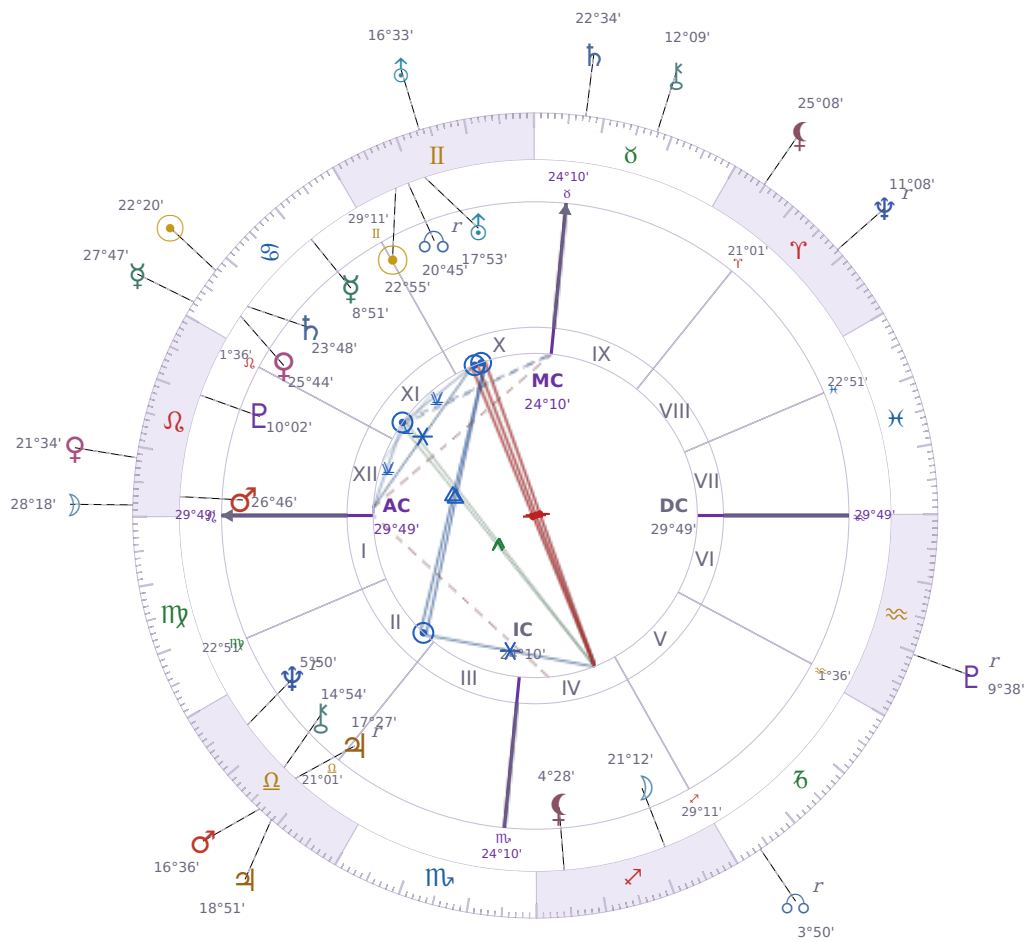

DAILY PERSONAL HOROSCOPE

Donald John Trump

President of the United States (2017–2021; since 2025)

♊ Gemini June 14, 1946 10:54 New York City

Saturday, 14 July 2029

TRANSITS FOR TODAY

☉ Sun	in ♋ Cancer	22°20'18"
☾ Moon	in ♌ Leo	28°18'22"
☿ Mercury	in ♋ Cancer	27°47'20"
♀ Venus	in ♌ Leo	21°34'08"
♂ Mars	in ♎ Libra	16°36'40"
♃ Jupiter	in ♎ Libra	18°51'50"
♄ Saturn	in ♉ Taurus	22°34'53"

♅ Uranus	in ♊ Gemini	16°33'56"
♆ Neptune	in ♈ Aries Rx	11°08'28"
♇ Pluto	in ♒ Aquarius Rx	9°38'42"
♁ Chiron	in ♉ Taurus	12°09'51"
♁ NNode	in ♑ Capricorn Rx	3°50'15"
♁ Lilith	in ♈ Aries	25°08'44"

NATAL PLANETS

KEY DATE

♆ Neptune stations Retrograde

Neptune stationing retrograde marks the point where **clarity takes a step back** in the areas it governs — dreams, beliefs, creativity, and what you're willing to believe about yourself or others. During this period, people often notice **confusion returning to situations** they thought were settled, delays in creative projects, or the need to rethink agreements that felt unclear to begin with. *Neptune* retrograde typically brings **reality checks** that strip away wishful thinking, so you may spot where you've been fooling yourself or where someone else's promises don't actually add up.

Saturday · ♄ Saturn

Colors: Violet

Stone: Obsidian

Number: 8