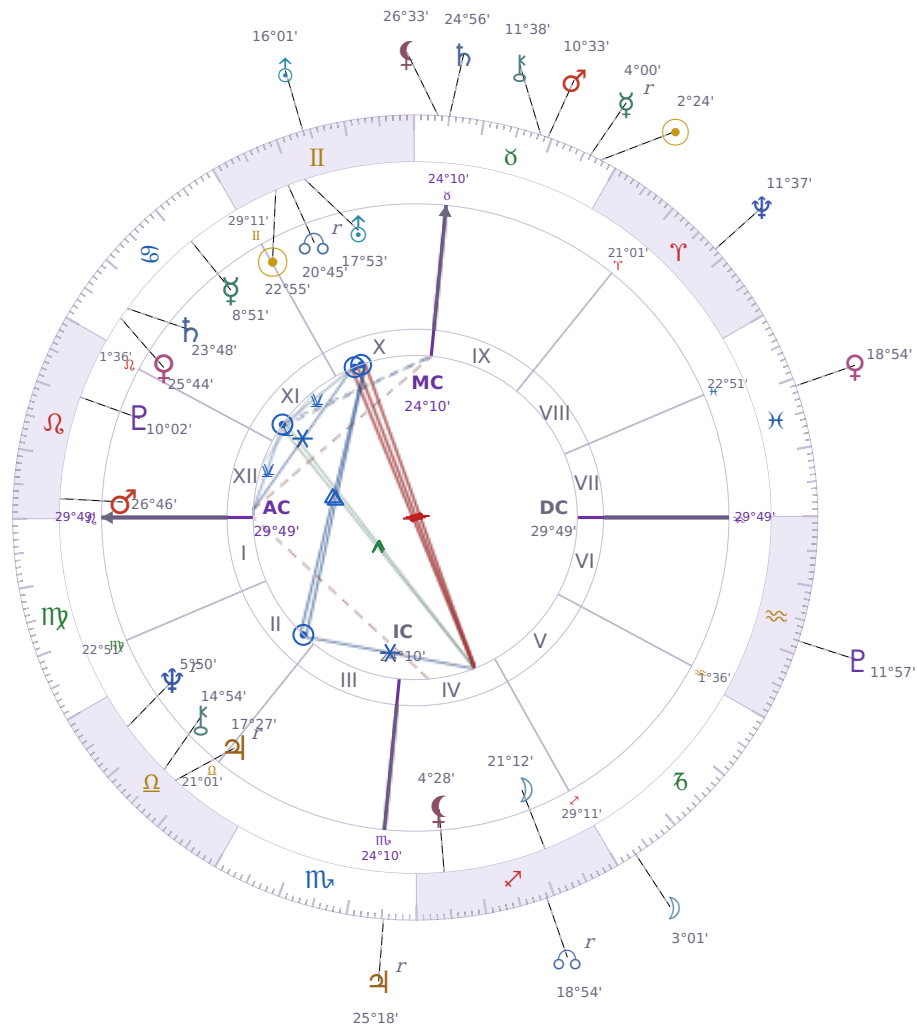

DAILY PERSONAL HOROSCOPE

Donald John Trump

President of the United States (2017–2021; since 2025)

♊ Gemini June 14, 1946 10:54 New York City

Monday, 22 April 2030

TRANSITS FOR TODAY

☉ Sun	in ♉ Taurus	2°24'36"
☾ Moon	in ♑ Capricorn	3°01'38"
☿ Mercury	in ♉ Taurus Rx	4°00'46"
♀ Venus	in ♓ Pisces	18°54'07"
♂ Mars	in ♉ Taurus	10°33'45"
♃ Jupiter	in ♏ Scorpio Rx	25°18'10"
♄ Saturn	in ♉ Taurus	24°56'06"

♅ Uranus	in ♊ Gemini	16°01'35"
♆ Neptune	in ♈ Aries	11°37'27"
♇ Pluto	in ♒ Aquarius	11°57'54"
♁ Chiron	in ♉ Taurus	11°38'15"
♁ NNode	in ♐ Sagittarius Rx	18°54'14"
♁ Lilith	in ♉ Taurus	26°33'50"

## NATAL PLANETS

☉ Sun	in ♊ Gemini	22°55'42"	X
☾ Moon	in ♐ Sagittarius	21°12'12"	IV
☿ Mercury	in ♋ Cancer	8°51'34"	XI
♀ Venus	in ♋ Cancer	25°44'17"	XI
♂ Mars	in ♌ Leo	26°46'33"	XII
♃ Jupiter	in ♎ Libra	17°27'07"	II Rx
♄ Saturn	in ♋ Cancer	23°48'56"	XI
♅ Uranus	in ♊ Gemini	17°53'35"	X
♆ Neptune	in ♎ Libra	5°50'31"	II Rx
♇ Pluto	in ♌ Leo	10°02'32"	XII
♁ Chiron	in ♎ Libra	14°54'44"	II
♁ North Node	in ♊ Gemini	20°45'24"	X Rx
♁ Lilith	in ♐ Sagittarius	4°28'48"	IV

## KEY TRANSIT FACTORS