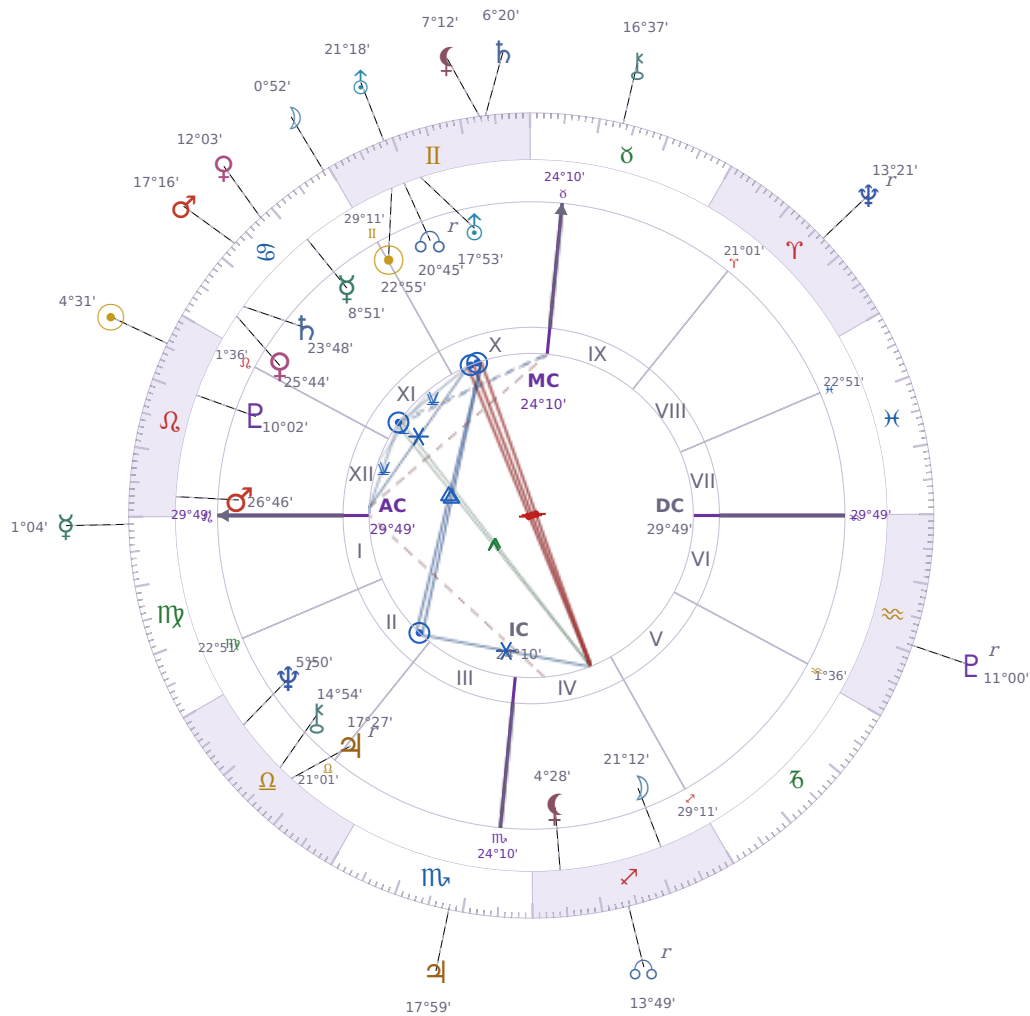

DAILY PERSONAL HOROSCOPE

## Donald John Trump

President of the United States (2017–2021; since 2025)

♊ Gemini June 14, 1946 10:54 New York City

**Saturday, 27 July 2030**

### TRANSITS FOR TODAY

☉ Sun	in ♌ Leo	4°31'16"
☾ Moon	in ♋ Cancer	0°52'48"
☿ Mercury	in ♍ Virgo	1°04'04"
♀ Venus	in ♋ Cancer	12°03'51"
♂ Mars	in ♋ Cancer	17°16'16"
♃ Jupiter	in ♏ Scorpio	17°59'38"
♄ Saturn	in ♊ Gemini	6°20'46"