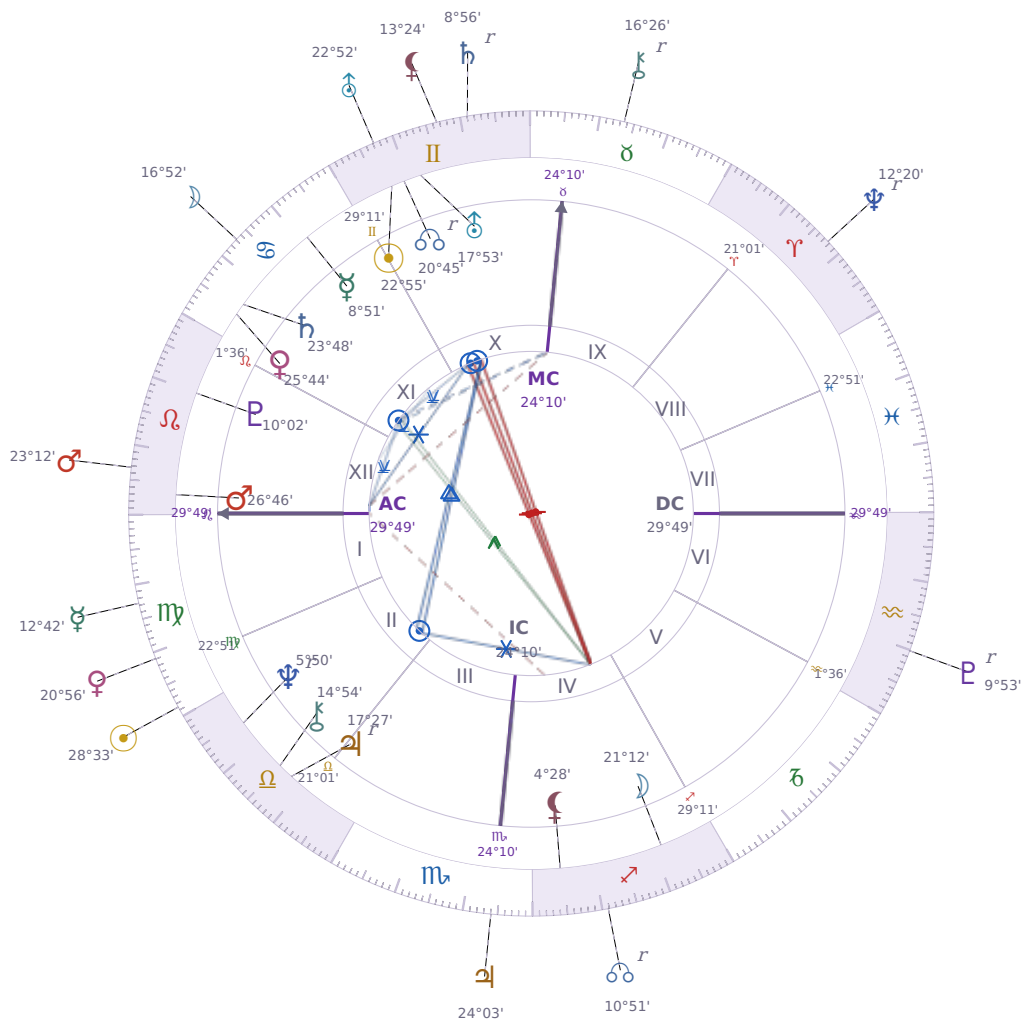

DAILY PERSONAL HOROSCOPE

Donald John Trump

President of the United States (2017–2021; since 2025)

♊ Gemini June 14, 1946 10:54 New York City

Saturday, 21 September 2030

TRANSITS FOR TODAY

☉ Sun	in ♍ Virgo	28°33'19"
☾ Moon	in ♋ Cancer	16°52'52"
☿ Mercury	in ♍ Virgo	12°42'10"
♀ Venus	in ♍ Virgo	20°56'24"
♂ Mars	in ♌ Leo	23°12'59"
♃ Jupiter	in ♏ Scorpio	24°03'37"
♄ Saturn	in ♊ Gemini Rx	8°56'45"

♅ Uranus	in ♊ Gemini	22°52'25"
♆ Neptune	in ♈ Aries Rx	12°20'12"
♇ Pluto	in ♒ Aquarius Rx	9°53'06"
♁ Chiron	in ♉ Taurus Rx	16°26'47"
♊ NNode	in ♐ Sagittarius Rx	10°51'18"
♁ Lilith	in ♊ Gemini	13°24'20"