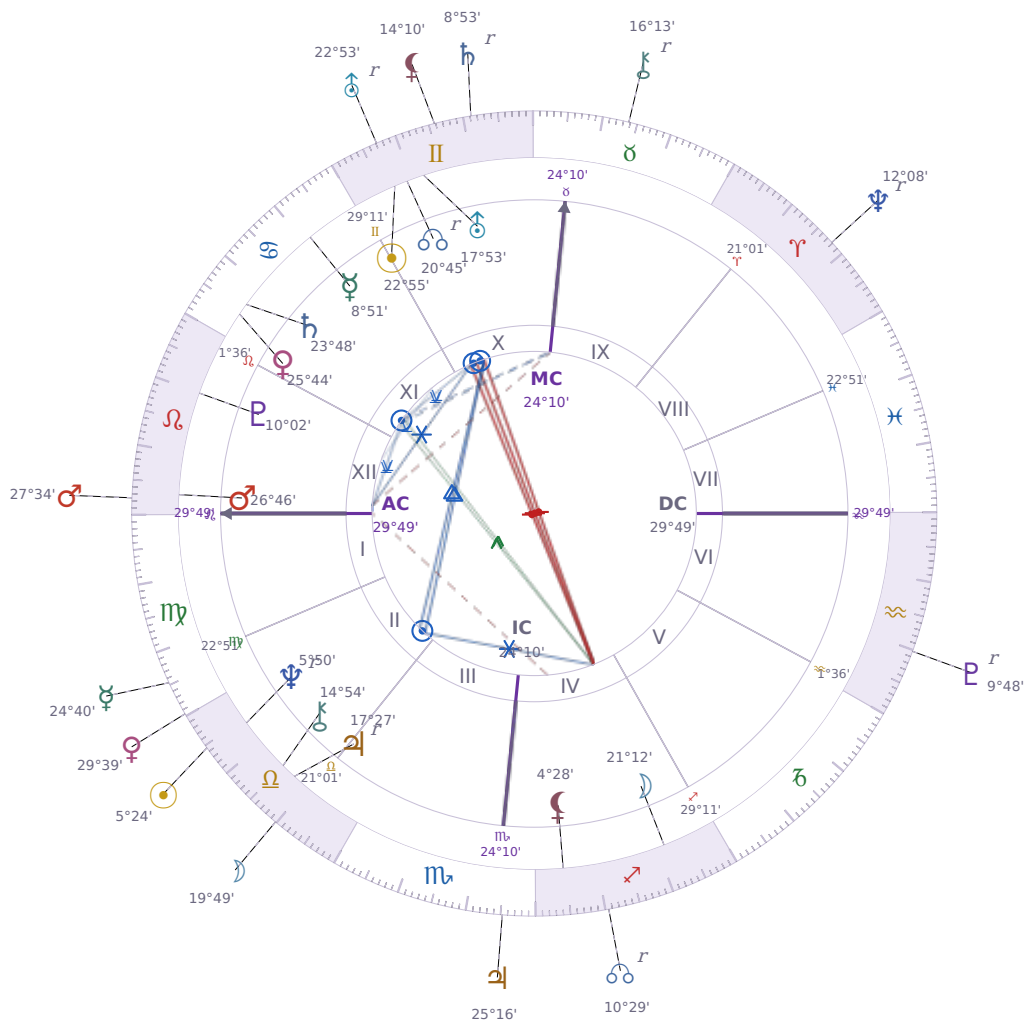

DAILY PERSONAL HOROSCOPE

Donald John Trump

President of the United States (2017–2021; since 2025)

♊ Gemini June 14, 1946 10:54 New York City

Saturday, 28 September 2030

TRANSITS FOR TODAY

☉ Sun	in ♎ Libra	5°24'49"
☾ Moon	in ♎ Libra	19°49'24"
☿ Mercury	in ♍ Virgo	24°40'11"
♀ Venus	in ♍ Virgo	29°39'33"
♂ Mars	in ♌ Leo	27°34'47"
♃ Jupiter	in ♏ Scorpio	25°16'06"
♄ Saturn	in ♊ Gemini Rx	8°53'35"

♅ Uranus	in ♊ Gemini	Rx	22°53'39"
♆ Neptune	in ♈ Aries	Rx	12°08'44"
♇ Pluto	in ♒ Aquarius	Rx	9°48'00"
♄ Chiron	in ♉ Taurus	Rx	16°13'31"
♁ NNode	in ♐ Sagittarius	Rx	10°29'03"
♁ Lilith	in ♊ Gemini		14°10'50"