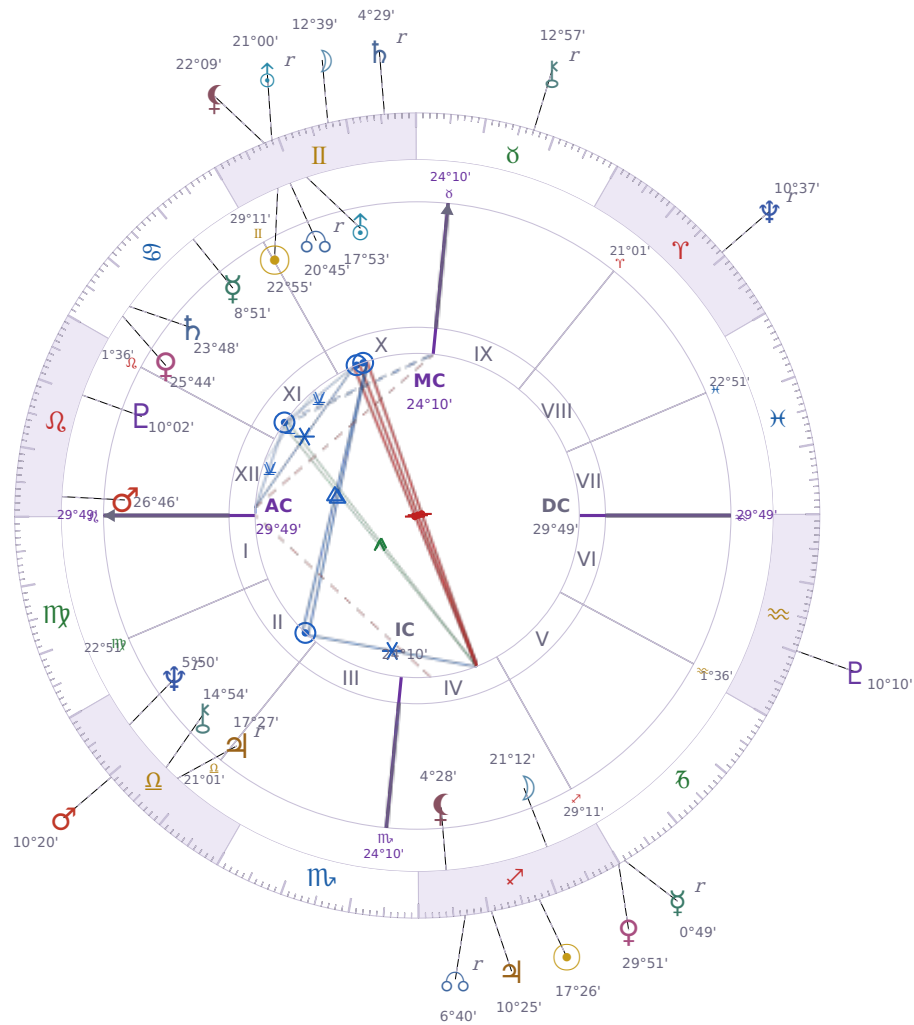

DAILY PERSONAL HOROSCOPE

Donald John Trump

President of the United States (2017–2021; since 2025)

♊ Gemini June 14, 1946 10:54 New York City

Monday, 9 December 2030

TRANSITS FOR TODAY

☉ Sun	in ♐ Sagittarius	17°26'53"
☾ Moon	in ♊ Gemini	12°39'01"
☿ Mercury	in ♑ Capricorn Rx	0°49'38"
♀ Venus	in ♐ Sagittarius	29°51'01"
♂ Mars	in ♎ Libra	10°20'39"
♃ Jupiter	in ♐ Sagittarius	10°25'30"
♄ Saturn	in ♊ Gemini Rx	4°29'08"

♅ Uranus	in	♊ Gemini Rx	21°00'11"
♆ Neptune	in	♈ Aries Rx	10°37'02"
♇ Pluto	in	♒ Aquarius	10°10'37"
♄ Chiron	in	♉ Taurus Rx	12°57'56"
♁ NNode	in	♐ Sagittarius Rx	6°40'17"
♁ Lilith	in	♊ Gemini	22°09'24"

NATAL PLANETS

☉ Sun	in	♊ Gemini	22°55'42"	X
☾ Moon	in	♐ Sagittarius	21°12'12"	IV
☿ Mercury	in	♋ Cancer	8°51'34"	XI
♀ Venus	in	♋ Cancer	25°44'17"	XI
♂ Mars	in	♌ Leo	26°46'33"	XII
♃ Jupiter	in	♎ Libra	17°27'07"	II Rx
♄ Saturn	in	♋ Cancer	23°48'56"	XI
♅ Uranus	in	♊ Gemini	17°53'35"	X
♆ Neptune	in	♎ Libra	5°50'31"	II Rx
♇ Pluto	in	♌ Leo	10°02'32"	XII
♄ Chiron	in	♎ Libra	14°54'44"	II
♁ North Node	in	♊ Gemini	20°45'24"	X Rx
♁ Lilith	in	♐ Sagittarius	4°28'48"	IV

KEY TRANSIT FACTORS

♅ Uranus ☿ Opposition ☾ natal Moon ★

Your **emotional habits feel unreliable right now**, and the people close to you notice the shift even if you don't fully understand it yourself. You're more likely to say or do things that surprise your family, and old routines that usually comfort you feel stifling instead. Over the coming weeks, this restlessness will push you to question whether your relationships and domestic life actually work for you, or whether you've just been going along with them.