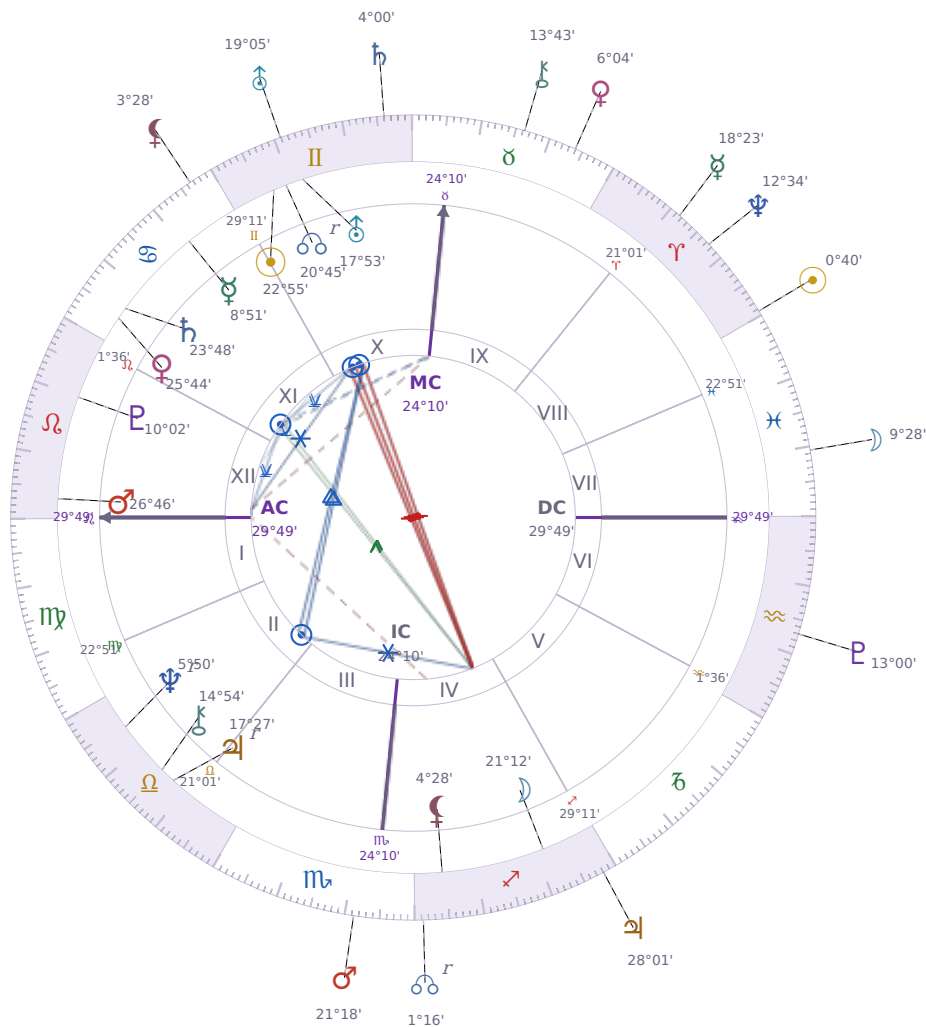

DAILY PERSONAL HOROSCOPE

Donald John Trump

President of the United States (2017–2021; since 2025)

♊ Gemini June 14, 1946 10:54 New York City

Friday, 21 March 2031

TRANSITS FOR TODAY

☉ Sun	in ♈ Aries	0°40'33"
☾ Moon	in ♓ Pisces	9°28'09"
☿ Mercury	in ♈ Aries	18°23'39"
♀ Venus	in ♉ Taurus	6°04'11"
♂ Mars	in ♏ Scorpio	21°18'01"
♃ Jupiter	in ♐ Sagittarius	28°01'35"
♄ Saturn	in ♊ Gemini	4°00'30"

♅ Uranus	in ♊ Gemini	19°05'39"
♆ Neptune	in ♈ Aries	12°34'36"
♇ Pluto	in ♒ Aquarius	13°00'23"
♁ Chiron	in ♉ Taurus	13°43'52"
♁ NNode	in ♐ Sagittarius Rx	1°16'13"
♁ Lilith	in ♋ Cancer	3°28'31"

NATAL PLANETS

☉ Sun	in ♊ Gemini	22°55'42"	X
☾ Moon	in ♐ Sagittarius	21°12'12"	IV
☿ Mercury	in ♋ Cancer	8°51'34"	XI
♀ Venus	in ♋ Cancer	25°44'17"	XI
♂ Mars	in ♌ Leo	26°46'33"	XII
♃ Jupiter	in ♎ Libra	17°27'07"	II Rx
♄ Saturn	in ♋ Cancer	23°48'56"	XI
♅ Uranus	in ♊ Gemini	17°53'35"	X
♆ Neptune	in ♎ Libra	5°50'31"	II Rx
♇ Pluto	in ♌ Leo	10°02'32"	XII
♁ Chiron	in ♎ Libra	14°54'44"	II
♁ North Node	in ♊ Gemini	20°45'24"	X Rx
♁ Lilith	in ♐ Sagittarius	4°28'48"	IV