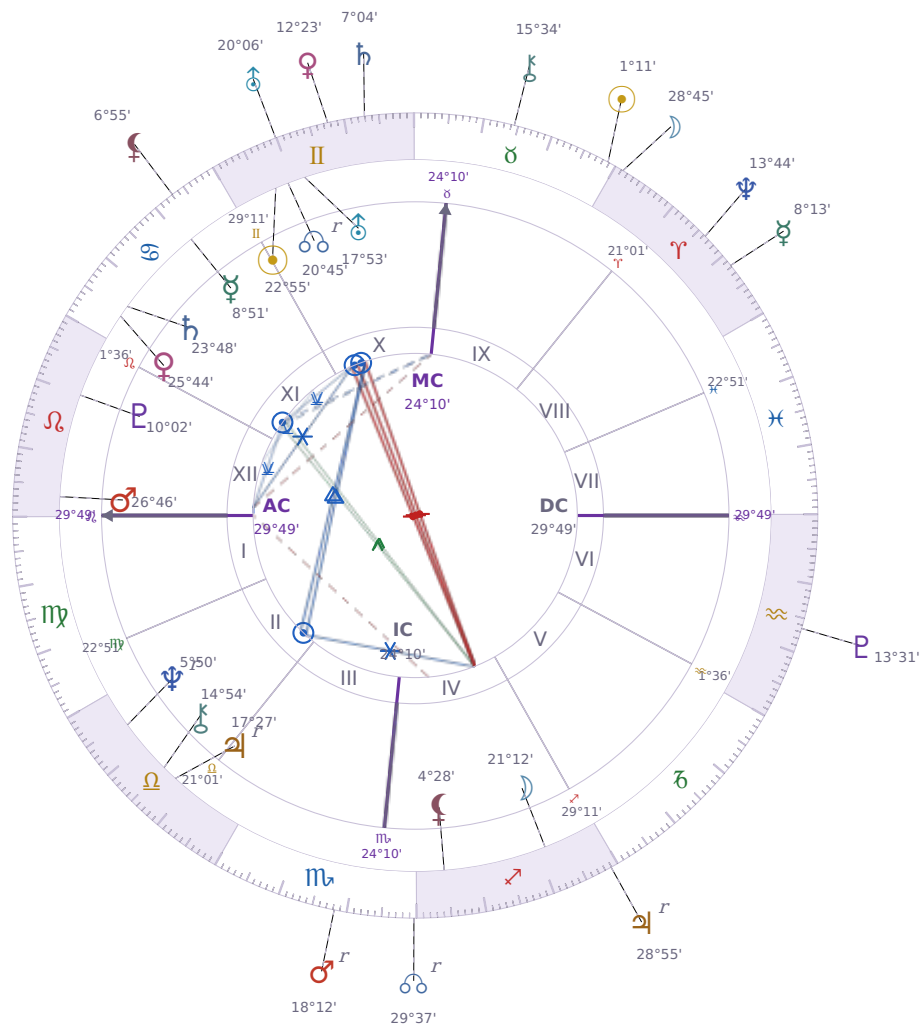

DAILY PERSONAL HOROSCOPE

Donald John Trump

President of the United States (2017–2021; since 2025)

♊ Gemini June 14, 1946 10:54 New York City

Monday, 21 April 2031

TRANSITS FOR TODAY

☉ Sun	in ♉ Taurus	1°11'59"
☾ Moon	in ♈ Aries	28°45'54"
☿ Mercury	in ♈ Aries	8°13'41"
♀ Venus	in ♊ Gemini	12°23'04"
♂ Mars	in ♏ Scorpio Rx	18°12'07"
♃ Jupiter	in ♐ Sagittarius Rx	28°55'45"
♄ Saturn	in ♊ Gemini	7°04'08"

♅ Uranus	in ♊ Gemini	20°06'40"
♆ Neptune	in ♈ Aries	13°44'21"
♇ Pluto	in ♒ Aquarius	13°31'37"
♁ Chiron	in ♉ Taurus	15°34'05"
♁ NNode	in ♏ Scorpio Rx	29°37'41"
♁ Lilith	in ♋ Cancer	6°55'16"

NATAL PLANETS

☉ Sun	in ♊ Gemini	22°55'42"	X
☾ Moon	in ♐ Sagittarius	21°12'12"	IV
☿ Mercury	in ♋ Cancer	8°51'34"	XI
♀ Venus	in ♋ Cancer	25°44'17"	XI
♂ Mars	in ♌ Leo	26°46'33"	XII
♃ Jupiter	in ♎ Libra	17°27'07"	II Rx
♄ Saturn	in ♋ Cancer	23°48'56"	XI
♅ Uranus	in ♊ Gemini	17°53'35"	X
♆ Neptune	in ♎ Libra	5°50'31"	II Rx
♇ Pluto	in ♌ Leo	10°02'32"	XII
♁ Chiron	in ♎ Libra	14°54'44"	II
♁ North Node	in ♊ Gemini	20°45'24"	X Rx
♁ Lilith	in ♐ Sagittarius	4°28'48"	IV