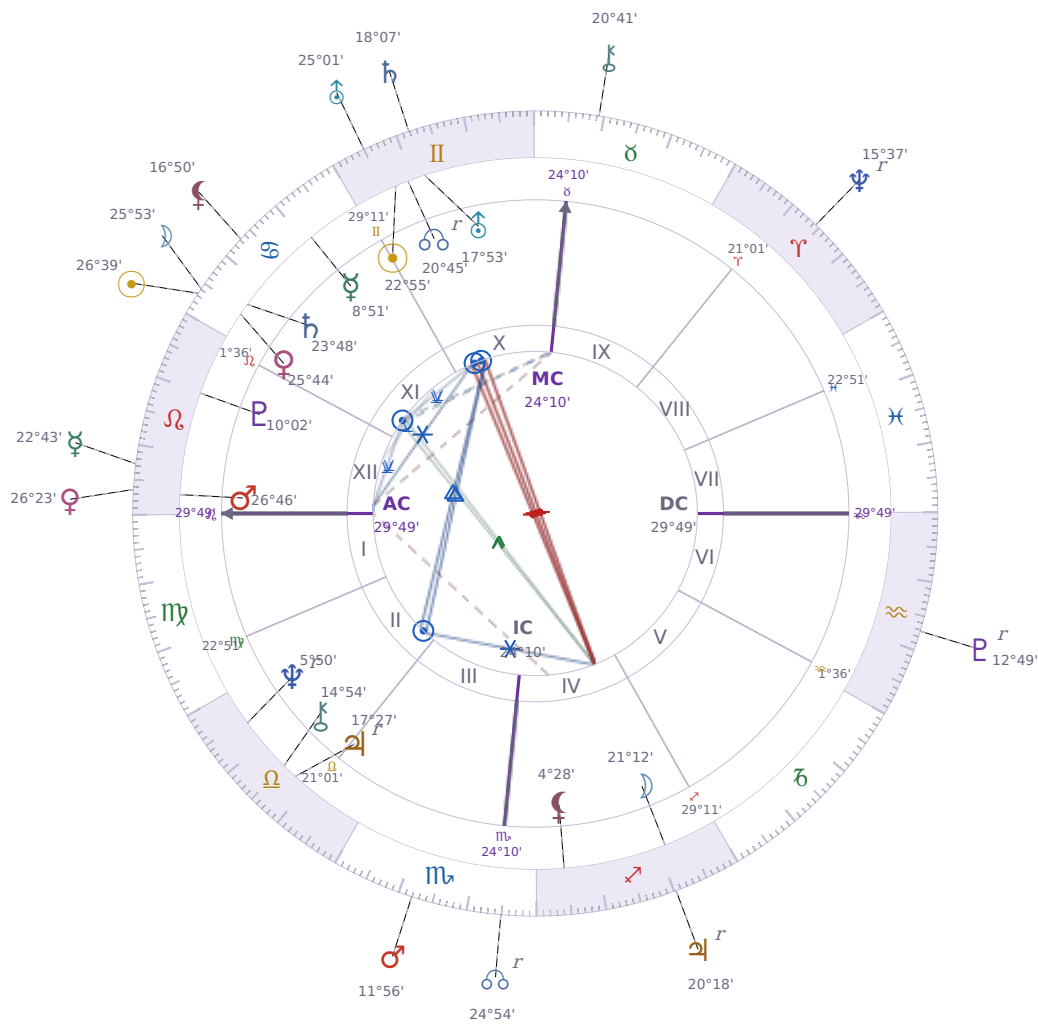

DAILY PERSONAL HOROSCOPE

Donald John Trump

President of the United States (2017–2021; since 2025)

♊ Gemini June 14, 1946 10:54 New York City

Saturday, 19 July 2031

TRANSITS FOR TODAY

☉ Sun	in ♋ Cancer	26°39'05"
☾ Moon	in ♋ Cancer	25°53'30"
☿ Mercury	in ♌ Leo	22°43'14"
♀ Venus	in ♌ Leo	26°23'56"
♂ Mars	in ♏ Scorpio	11°56'49"
♃ Jupiter	in ♐ Sagittarius Rx	20°18'08"
♄ Saturn	in ♊ Gemini	18°07'32"

♅ Uranus	in ♊ Gemini	25°01'44"
♆ Neptune	in ♈ Aries Rx	15°37'35"
♇ Pluto	in ♒ Aquarius Rx	12°49'25"
♁ Chiron	in ♉ Taurus	20°41'33"
♁ NNode	in ♏ Scorpio Rx	24°54'57"
♁ Lilith	in ♋ Cancer	16°50'08"

NATAL PLANETS