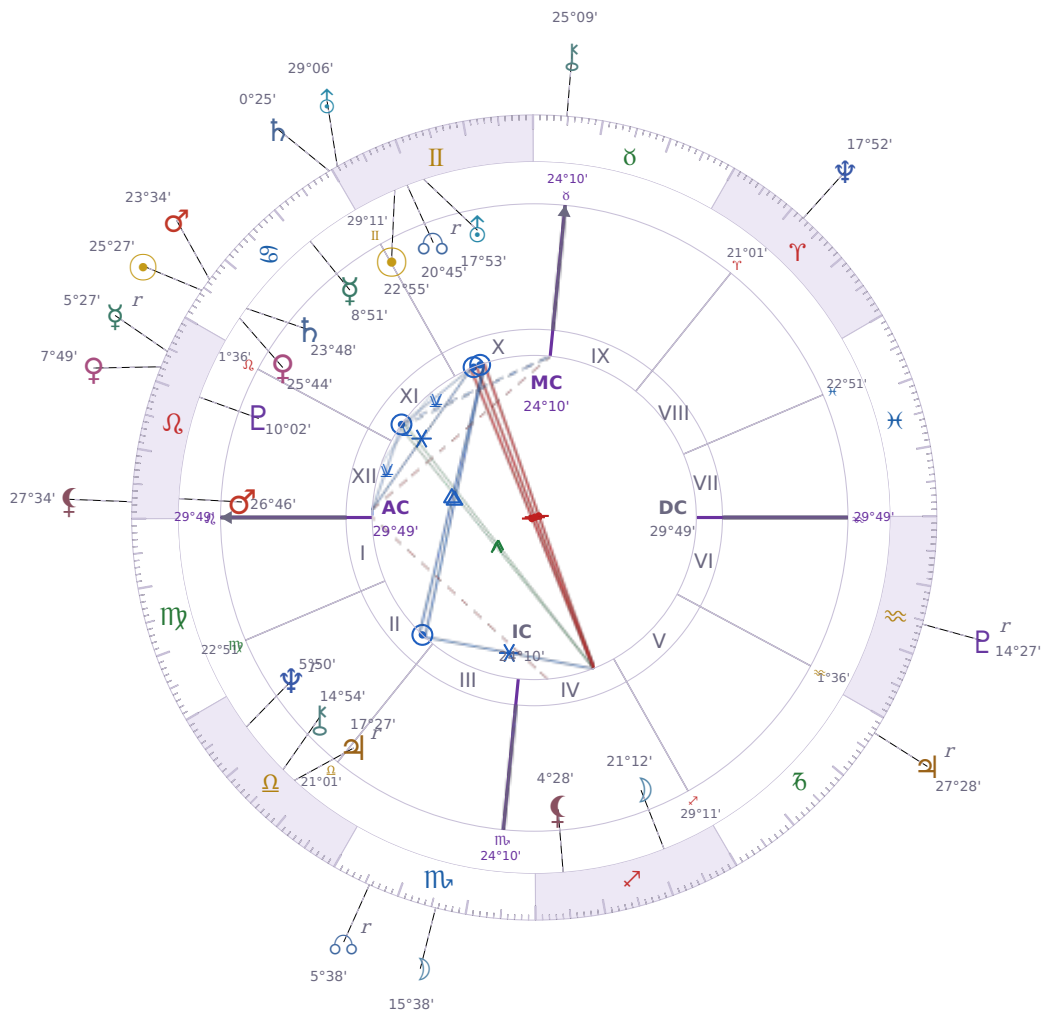

DAILY PERSONAL HOROSCOPE

Donald John Trump

President of the United States (2017–2021; since 2025)

♊ Gemini June 14, 1946 10:54 New York City

Saturday, 17 July 2032

TRANSITS FOR TODAY

| | | |
|-----------|-------------------|-----------|
| ☉ Sun | in ♋ Cancer | 25°27'54" |
| ☾ Moon | in ♏ Scorpio | 15°38'23" |
| ☿ Mercury | in ♌ Leo Rx | 5°27'53" |
| ♀ Venus | in ♌ Leo | 7°49'44" |
| ♂ Mars | in ♋ Cancer | 23°34'33" |
| ♃ Jupiter | in ♑ Capricorn Rx | 27°28'32" |
| ♄ Saturn | in ♋ Cancer | 0°25'10" |

| | | |
|-----------|------------------|-----------|
| ♅ Uranus | in ♊ Gemini | 29°06'33" |
| ♆ Neptune | in ♈ Aries | 17°52'08" |
| ♇ Pluto | in ♒ Aquarius Rx | 14°27'33" |
| ♁ Chiron | in ♉ Taurus | 25°09'08" |
| ♁ NNode | in ♏ Scorpio Rx | 5°38'21" |
| ♁ Lilith | in ♌ Leo | 27°34'39" |

NATAL PLANETS

| | | | |
|--------------|------------------|-----------|-------|
| ☉ Sun | in ♊ Gemini | 22°55'42" | X |
| ☾ Moon | in ♐ Sagittarius | 21°12'12" | IV |
| ☿ Mercury | in ♋ Cancer | 8°51'34" | XI |
| ♀ Venus | in ♋ Cancer | 25°44'17" | XI |
| ♂ Mars | in ♌ Leo | 26°46'33" | XII |
| ♃ Jupiter | in ♎ Libra | 17°27'07" | II Rx |
| ♄ Saturn | in ♋ Cancer | 23°48'56" | XI |
| ♅ Uranus | in ♊ Gemini | 17°53'35" | X |
| ♆ Neptune | in ♎ Libra | 5°50'31" | II Rx |
| ♇ Pluto | in ♌ Leo | 10°02'32" | XII |
| ♁ Chiron | in ♎ Libra | 14°54'44" | II |
| ♁ North Node | in ♊ Gemini | 20°45'24" | X Rx |
| ♁ Lilith | in ♐ Sagittarius | 4°28'48" | IV |