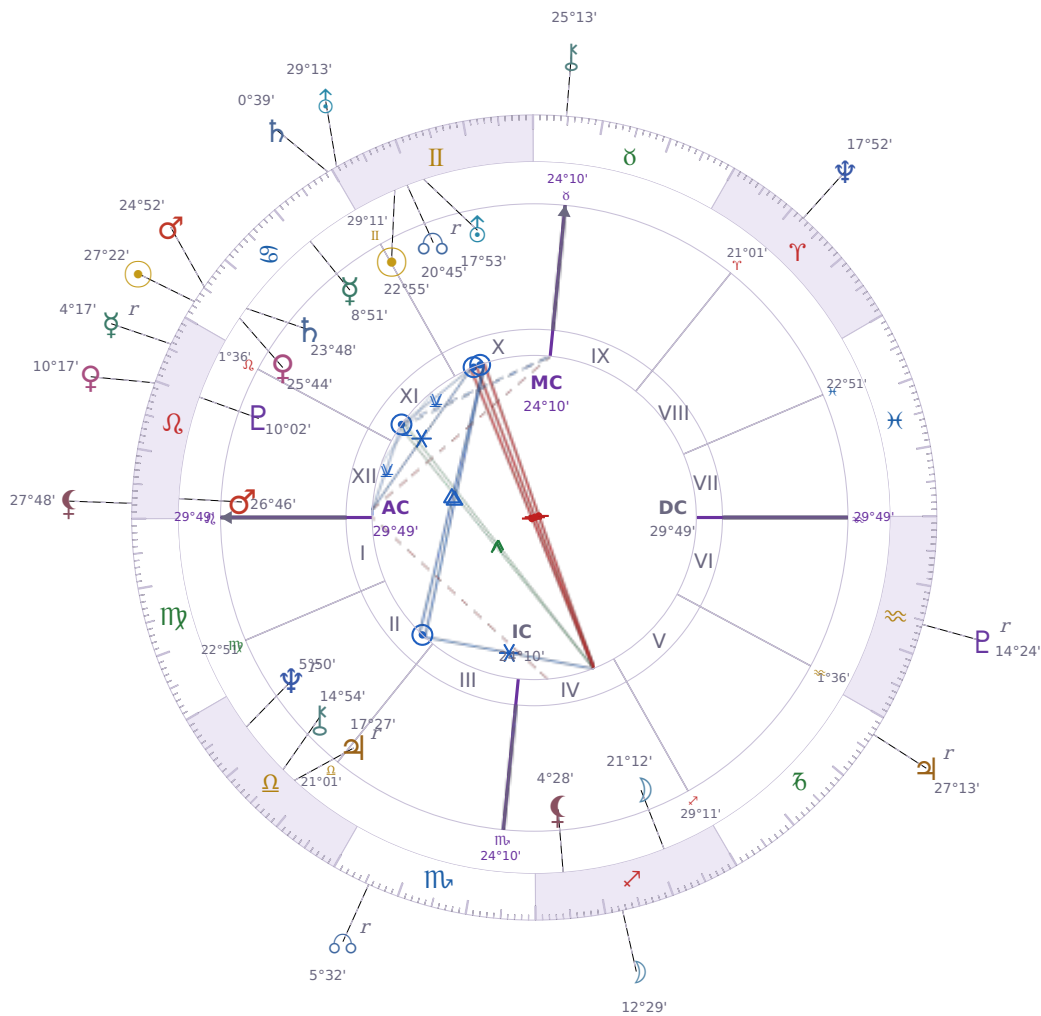

DAILY PERSONAL HOROSCOPE

Donald John Trump

President of the United States (2017–2021; since 2025)

♊ Gemini June 14, 1946 10:54 New York City

Monday, 19 July 2032

TRANSITS FOR TODAY

☉ Sun	in ♋ Cancer	27°22'22"
☾ Moon	in ♏ Sagittarius	12°29'15"
☿ Mercury	in ♌ Leo Rx	4°17'34"
♀ Venus	in ♌ Leo	10°17'07"
♂ Mars	in ♋ Cancer	24°52'41"
♃ Jupiter	in ♏ Capricorn Rx	27°13'03"
♄ Saturn	in ♋ Cancer	0°39'46"

♅ Uranus	in ♊ Gemini	29°13'06"
♆ Neptune	in ♈ Aries	17°52'18"
♇ Pluto	in ♒ Aquarius Rx	14°25'00"
♁ Chiron	in ♉ Taurus	25°14'00"
♁ NNode	in ♏ Scorpio Rx	5°32'00"
♁ Lilith	in ♌ Leo	27°48'05"

NATAL PLANETS