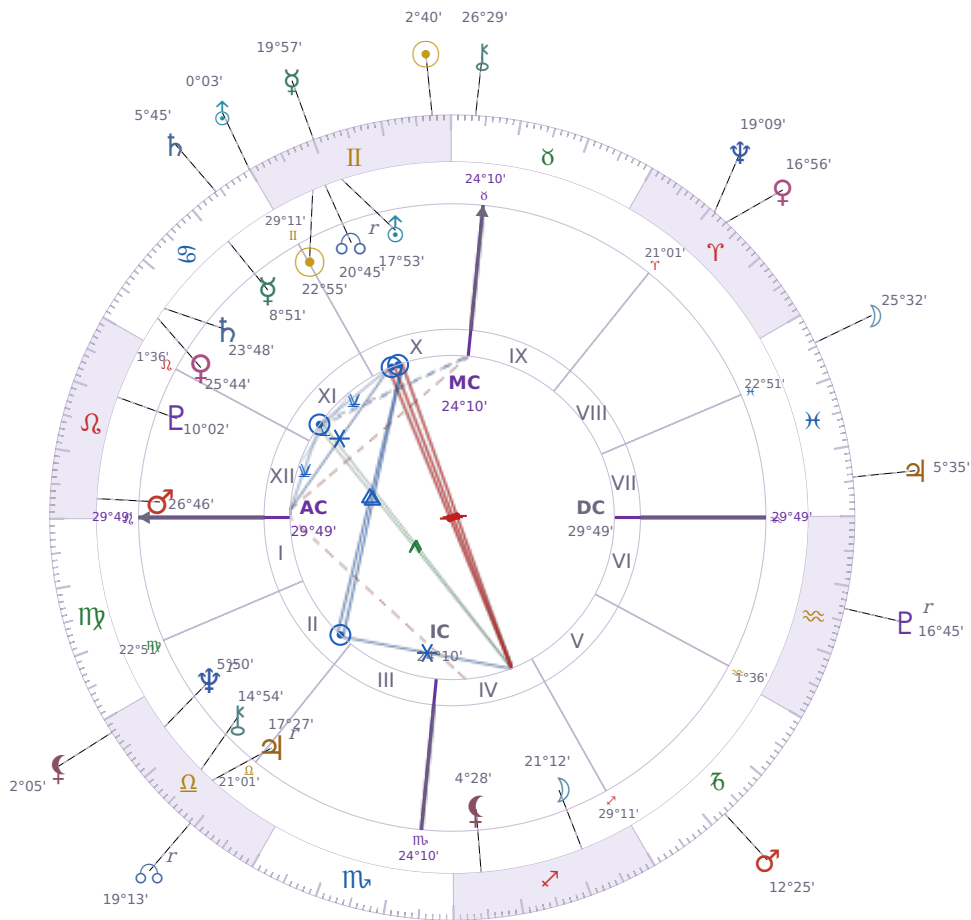

DAILY PERSONAL HOROSCOPE

Donald John Trump

President of the United States (2017–2021; since 2025)

♊ Gemini June 14, 1946 10:54 New York City

Monday, 23 May 2023

TRANSITS FOR TODAY

☉ Sun	in ♊ Gemini	2°40'40"
☾ Moon	in ♓ Pisces	25°32'18"
☿ Mercury	in ♊ Gemini	19°57'55"
♀ Venus	in ♈ Aries	16°56'57"
♂ Mars	in ♏ Capricorn	12°25'45"
♃ Jupiter	in ♓ Pisces	5°35'21"
♄ Saturn	in ♋ Cancer	5°45'28"

♅ Uranus	in ♋ Cancer	0°03'06"
♆ Neptune	in ♈ Aries	19°09'49"
♇ Pluto	in ♒ Aquarius Rx	16°45'56"
♁ Chiron	in ♉ Taurus	26°29'41"
♁ NNode	in ♎ Libra Rx	19°13'19"
♁ Lilith	in ♎ Libra	2°05'46"

NATAL PLANETS