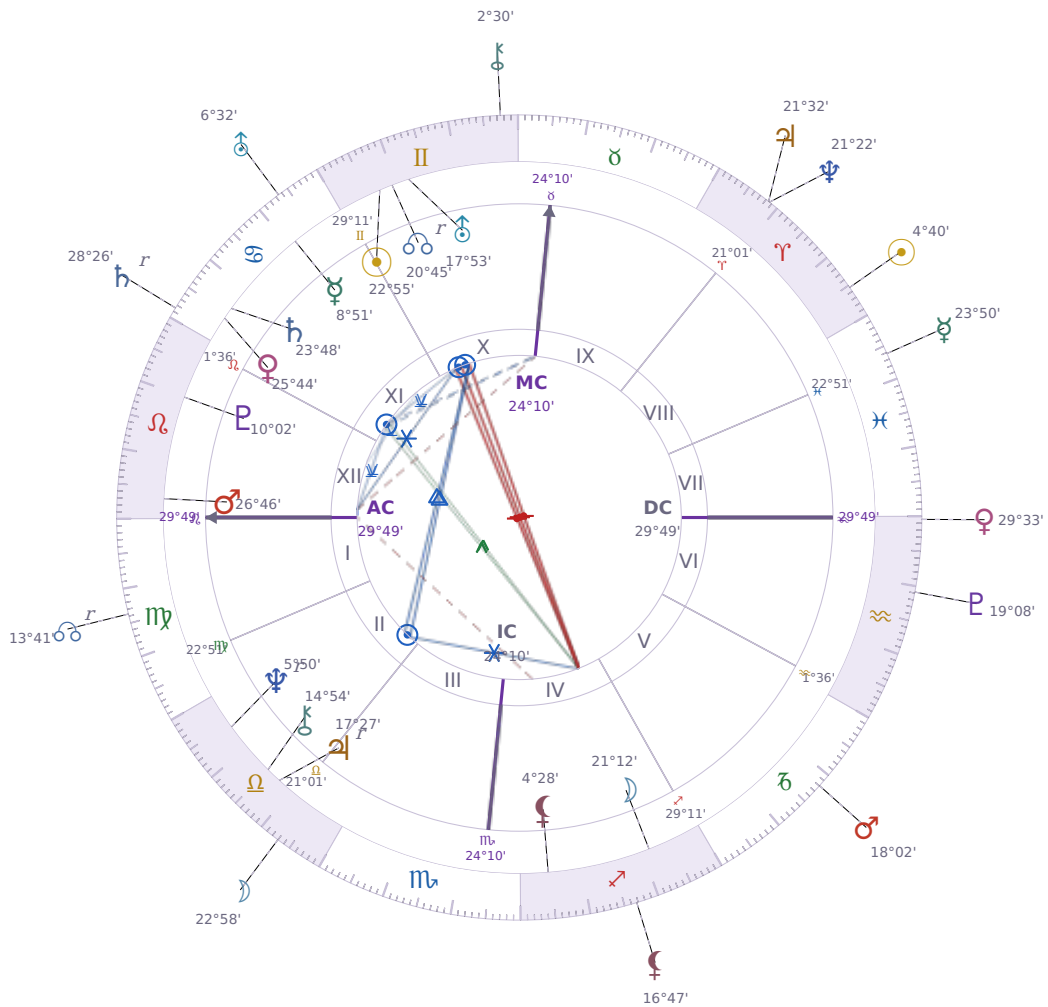

DAILY PERSONAL HOROSCOPE

## Donald John Trump

President of the United States (2017–2021; since 2025)

♊ Gemini June 14, 1946 10:54 New York City

**Sunday, 25 March 2035**

### TRANSITS FOR TODAY

☉ Sun	in ♈ Aries	4°40'10"
☾ Moon	in ♎ Libra	22°58'52"
☿ Mercury	in ♋ Pisces	23°50'53"
♀ Venus	in ♒ Aquarius	29°33'03"
♂ Mars	in ♐ Capricorn	18°02'51"
♃ Jupiter	in ♈ Aries	21°32'36"
♄ Saturn	in ♋ Cancer Rx	28°26'53"