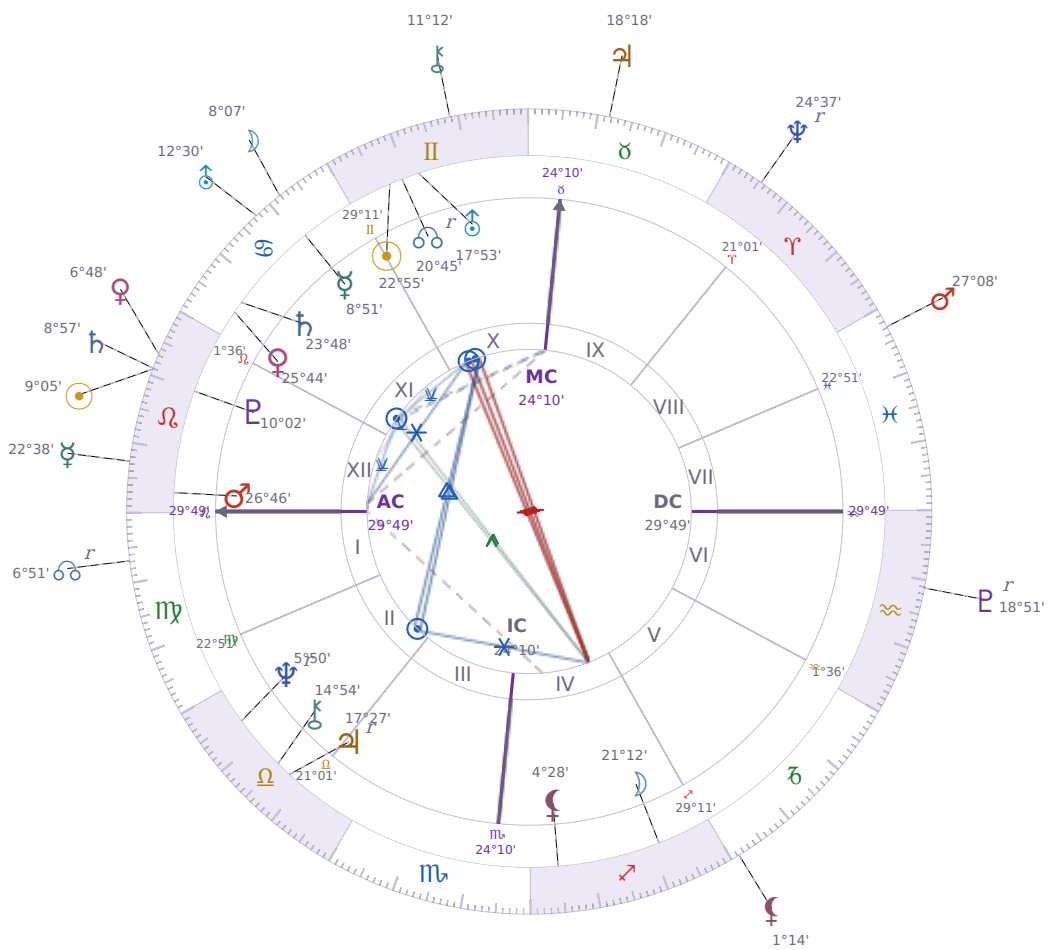

DAILY PERSONAL HOROSCOPE

Donald John Trump

President of the United States (2017–2021; since 2025)

♊ Gemini June 14, 1946 10:54 New York City

Wednesday, 1 August 2035

TRANSITS FOR TODAY

☉ Sun	in ♌ Leo	9°05'54"
☾ Moon	in ♋ Cancer	8°08'00"
☿ Mercury	in ♌ Leo	22°38'04"
♀ Venus	in ♌ Leo	6°48'44"
♂ Mars	in ♋ Pisces	27°08'33"
♃ Jupiter	in ♉ Taurus	18°18'39"
♄ Saturn	in ♌ Leo	8°57'44"