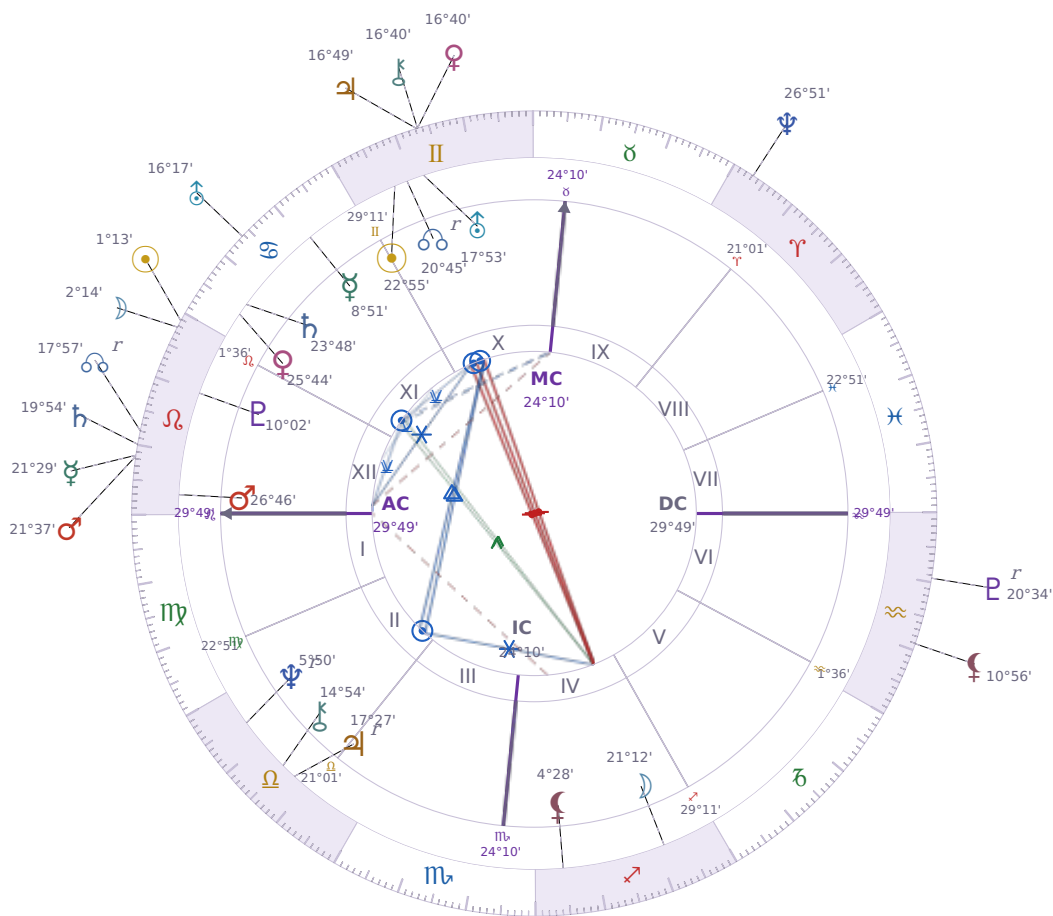

DAILY PERSONAL HOROSCOPE

Donald John Trump

President of the United States (2017–2021; since 2025)

♊ Gemini June 14, 1946 10:54 New York City

Wednesday, 23 July 2026

TRANSITS FOR TODAY

☉ Sun	in ♌ Leo	1°13'08"
☾ Moon	in ♌ Leo	2°14'10"
☿ Mercury	in ♌ Leo	21°29'53"
♀ Venus	in ♊ Gemini	16°40'48"
♂ Mars	in ♌ Leo	21°37'51"
♃ Jupiter	in ♊ Gemini	16°49'05"
♄ Saturn	in ♌ Leo	19°54'43"

♅ Uranus	in ♋ Cancer	16°17'44"
♆ Neptune	in ♈ Aries	26°51'46"
♇ Pluto	in ♒ Aquarius Rx	20°34'19"
♁ Chiron	in ♊ Gemini	16°40'53"
♁ NNode	in ♌ Leo Rx	17°57'01"
♁ Lilith	in ♒ Aquarius	10°56'54"

NATAL PLANETS