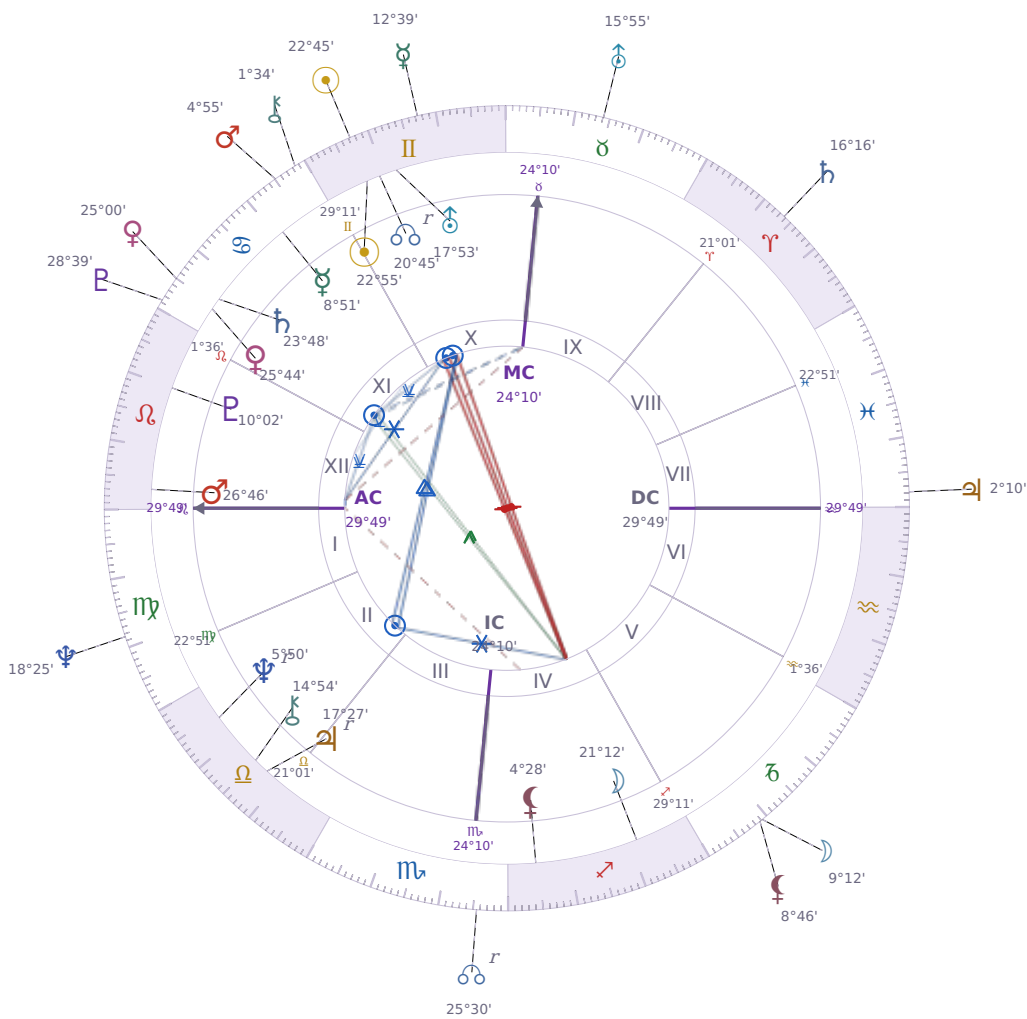

SOLAR RETURN

Donald John Trump

President of the United States (2017–2021; since 2025)

♊ Gemini June 14, 1946 10:54 New York City

13 June 1938 · 22:13 (02:13 UTC) · New York City

Solar ASC ♄ Capricorn · MC ♏ Scorpio

NATAL PLANETS

☉ Sun	in	♊	Gemini	22°55'
☾ Moon	in	♏	Sagittarius	21°12'
☿ Mercury	in	♋	Cancer	8°51'
♀ Venus	in	♋	Cancer	25°44'
♂ Mars	in	♌	Leo	26°46'
♃ Jupiter	in	♎	Libra	17°27'
♄ Saturn	in	♋	Cancer	23°48'

SOLAR RETURN PLANETS

☉ Sun	in	♊	Gemini	22°45'
☾ Moon	in	♄	Capricorn	9°12'
☿ Mercury	in	♊	Gemini	12°40'
♀ Venus	in	♋	Cancer	25°00'
♂ Mars	in	♋	Cancer	4°55'
♃ Jupiter	in	♓	Pisces	2°10'
♄ Saturn	in	♈	Aries	16°16'