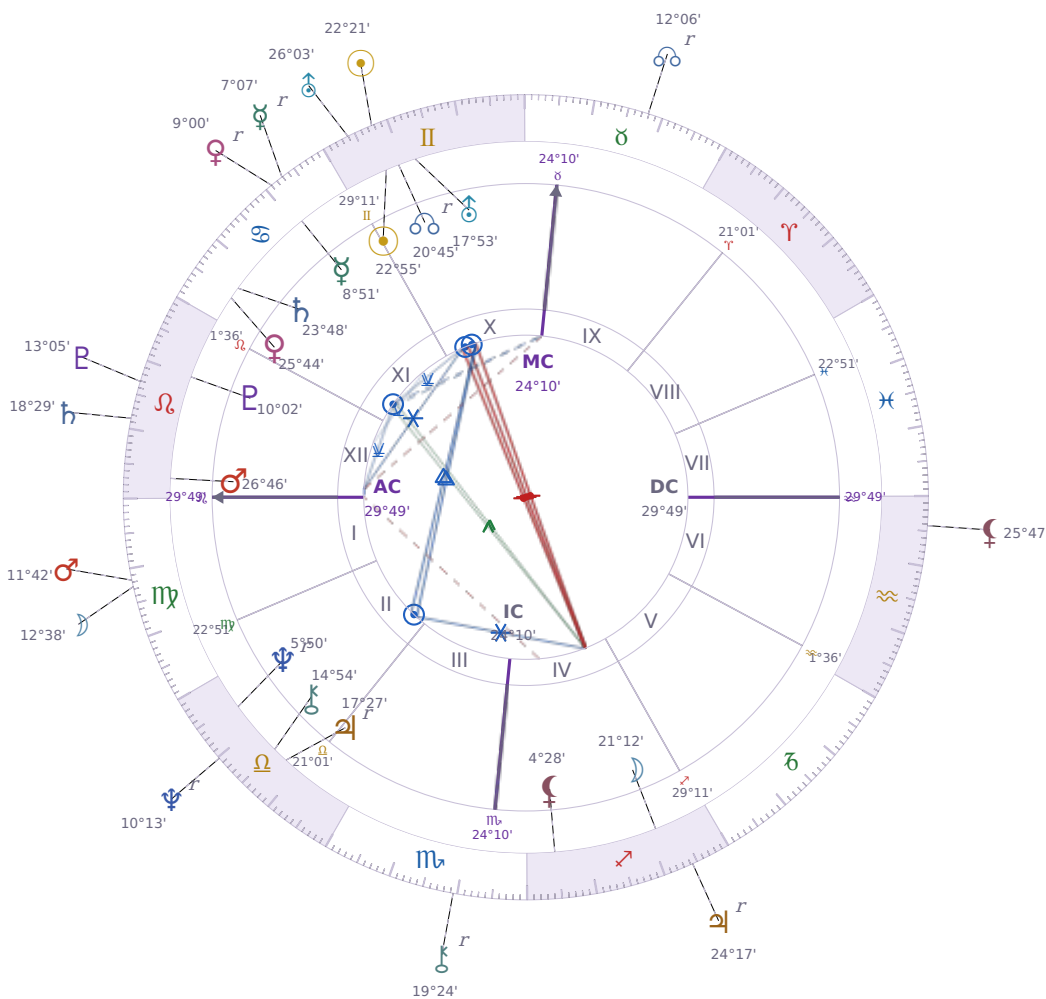

SOLAR RETURN

Donald John Trump

President of the United States (2017–2021; since 2025)

♊ Gemini June 14, 1946 10:54 New York City

13 June 1948 · 08:19 (12:19 UTC) · New York City

Solar ASC ♋ Cancer · MC ♈ Aries

NATAL PLANETS

☉ Sun	in	♊	Gemini	22°55'
☾ Moon	in	♏	Sagittarius	21°12'
☿ Mercury	in	♋	Cancer	8°51'
♀ Venus	in	♋	Cancer	25°44'
♂ Mars	in	♌	Leo	26°46'
♃ Jupiter	in	♎	Libra	17°27'
♄ Saturn	in	♋	Cancer	23°48'