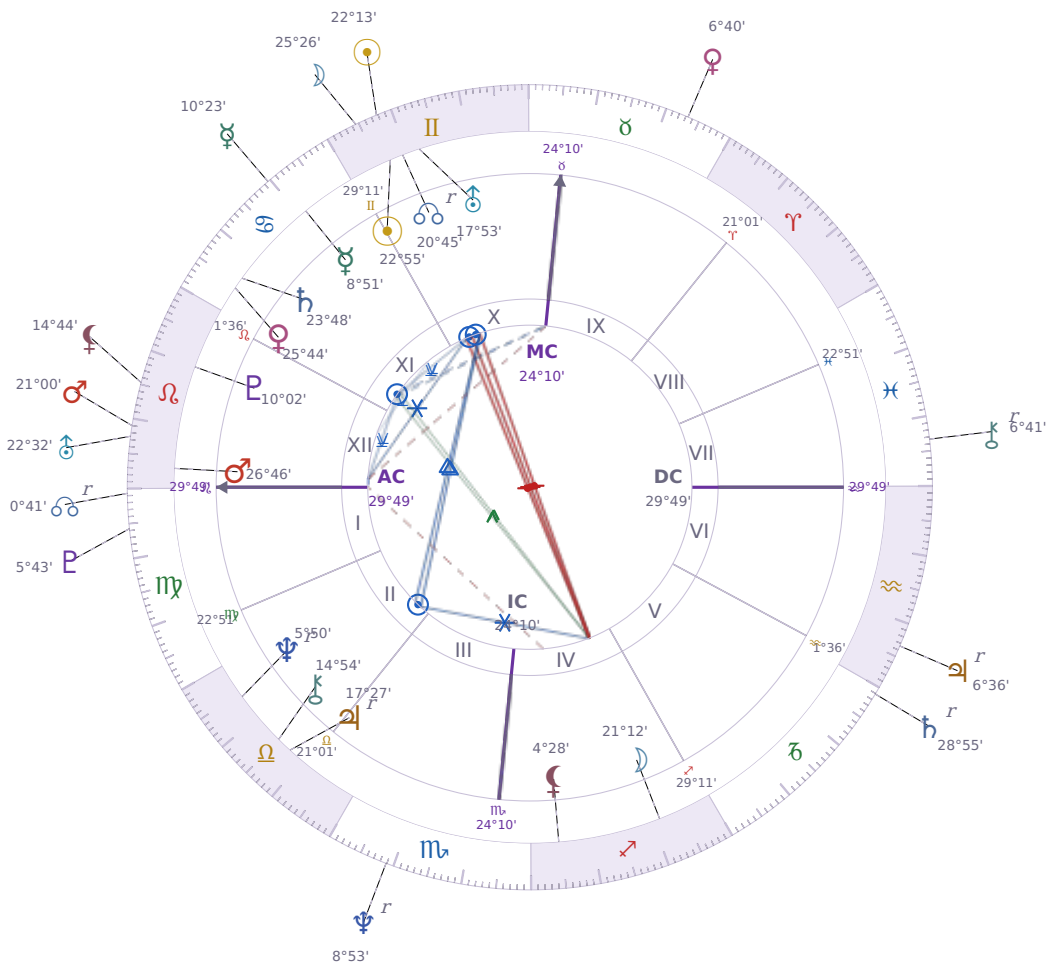

SOLAR RETURN

Donald John Trump

President of the United States (2017–2021; since 2025)

♊ Gemini June 14, 1946 10:54 New York City

13 June 1961 · 11:44 (15:44 UTC) · New York City

Solar ASC ♍ Virgo · MC ♊ Gemini

NATAL PLANETS

☉ Sun	in	♊	Gemini	22°55'
☾ Moon	in	♏	Sagittarius	21°12'
☿ Mercury	in	♋	Cancer	8°51'
♀ Venus	in	♋	Cancer	25°44'
♂ Mars	in	♌	Leo	26°46'
♃ Jupiter	in	♎	Libra	17°27'
♄ Saturn	in	♋	Cancer	23°48'

SOLAR RETURN PLANETS

☉ Sun	in	♊	Gemini	22°13'
☾ Moon	in	♊	Gemini	25°26'
☿ Mercury	in	♋	Cancer	10°23'
♀ Venus	in	♉	Taurus	6°40'
♂ Mars	in	♌	Leo	21°00'
♃ Jupiter	in	♒	Aquarius	Rx 6°36'
♄ Saturn	in	♑	Capricorn	Rx 28°55'