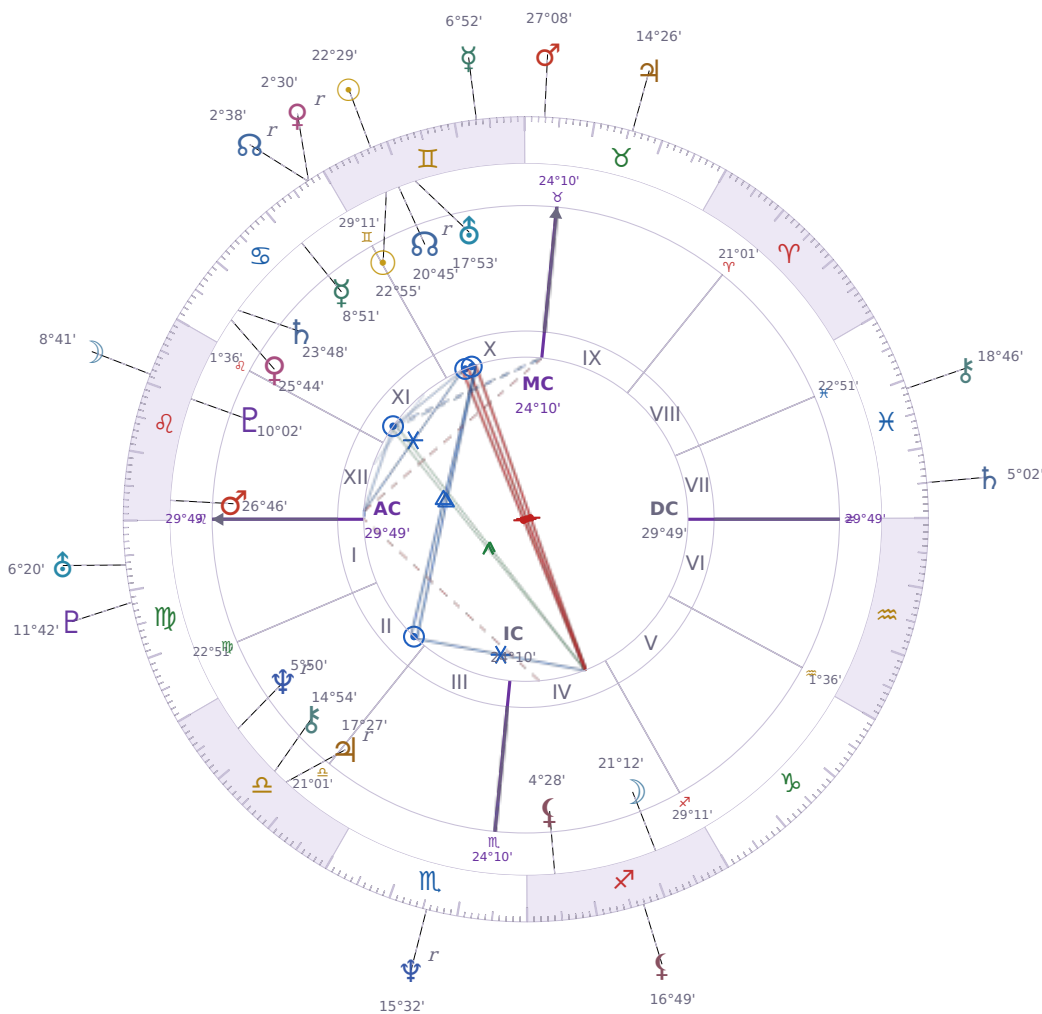

SOLAR RETURN

Donald John Trump

President of the United States (2017–2021; since 2025)

♊ Gemini June 14, 1946 10:54 New York City

13 June 1964 · 05:09 (09:09 UTC) · New York City

Solar ASC ♊ Gemini · MC ♒ Aquarius

NATAL PLANETS

☉ Sun	in	♊	Gemini	22°55'
☾ Moon	in	♏	Sagittarius	21°12'
☿ Mercury	in	♋	Cancer	8°51'
♀ Venus	in	♋	Cancer	25°44'
♂ Mars	in	♌	Leo	26°46'
♃ Jupiter	in	♎	Libra	17°27'
♄ Saturn	in	♋	Cancer	23°48'

SOLAR RETURN PLANETS

☉ Sun	in	♊	Gemini	22°29'
☾ Moon	in	♌	Leo	8°41'
☿ Mercury	in	♊	Gemini	6°52'
♀ Venus	in	♋	Cancer	2°30' Rx
♂ Mars	in	♉	Taurus	27°08'
♃ Jupiter	in	♉	Taurus	14°26'
♄ Saturn	in	♏	Pisces	5°02'