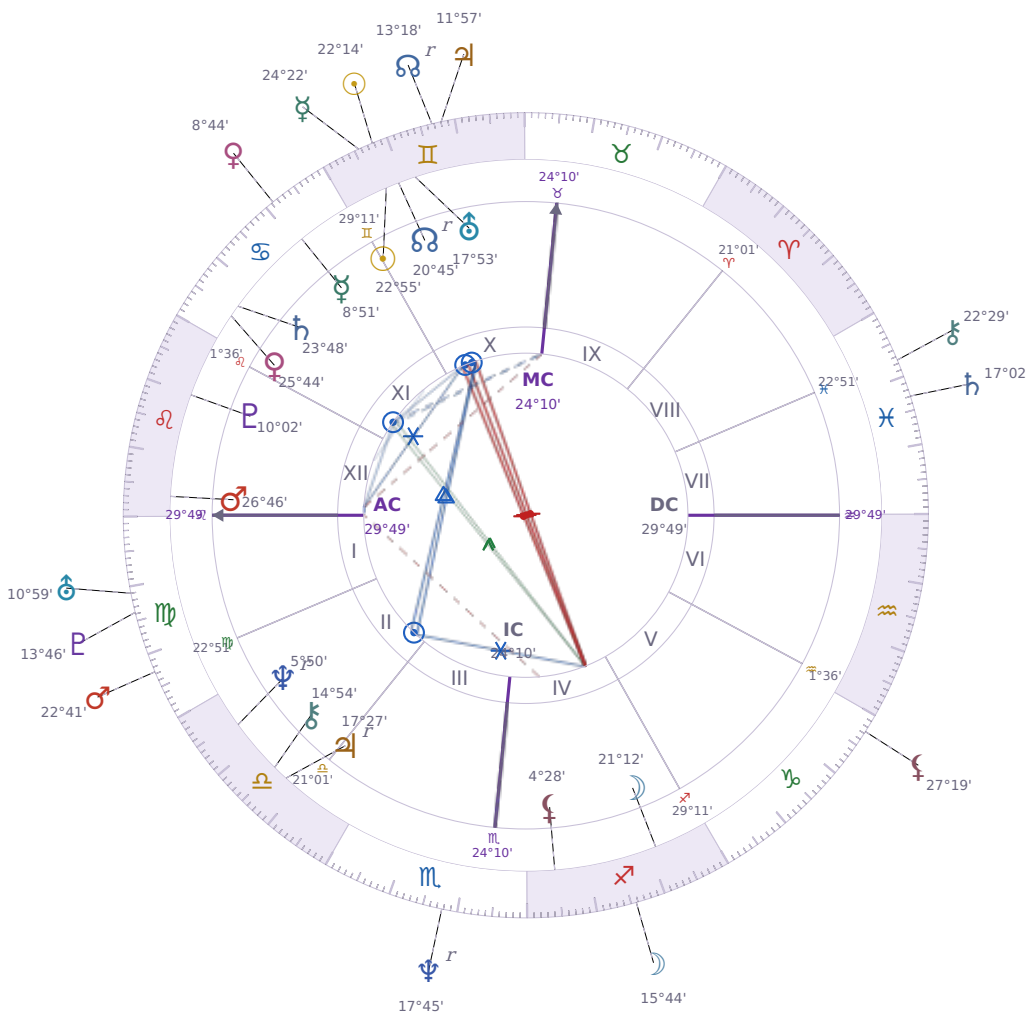

SOLAR RETURN

Donald John Trump

President of the United States (2017–2021; since 2025)

♊ Gemini June 14, 1946 10:54 New York City

13 June 1965 · 11:06 (15:06 UTC) · New York City

Solar ASC ♍ Virgo · MC ♉ Taurus

NATAL PLANETS

☉ Sun	in	♊	Gemini	22°55'
☾ Moon	in	♏	Sagittarius	21°12'
☿ Mercury	in	♋	Cancer	8°51'
♀ Venus	in	♋	Cancer	25°44'
♂ Mars	in	♌	Leo	26°46'
♃ Jupiter	in	♎	Libra	17°27'
♄ Saturn	in	♋	Cancer	23°48'

SOLAR RETURN PLANETS

☉ Sun	in	♊	Gemini	22°14'
☾ Moon	in	♏	Sagittarius	15°44'
☿ Mercury	in	♊	Gemini	24°22'
♀ Venus	in	♋	Cancer	8°44'
♂ Mars	in	♍	Virgo	22°41'
♃ Jupiter	in	♊	Gemini	11°57'
♄ Saturn	in	♏	Pisces	17°02'