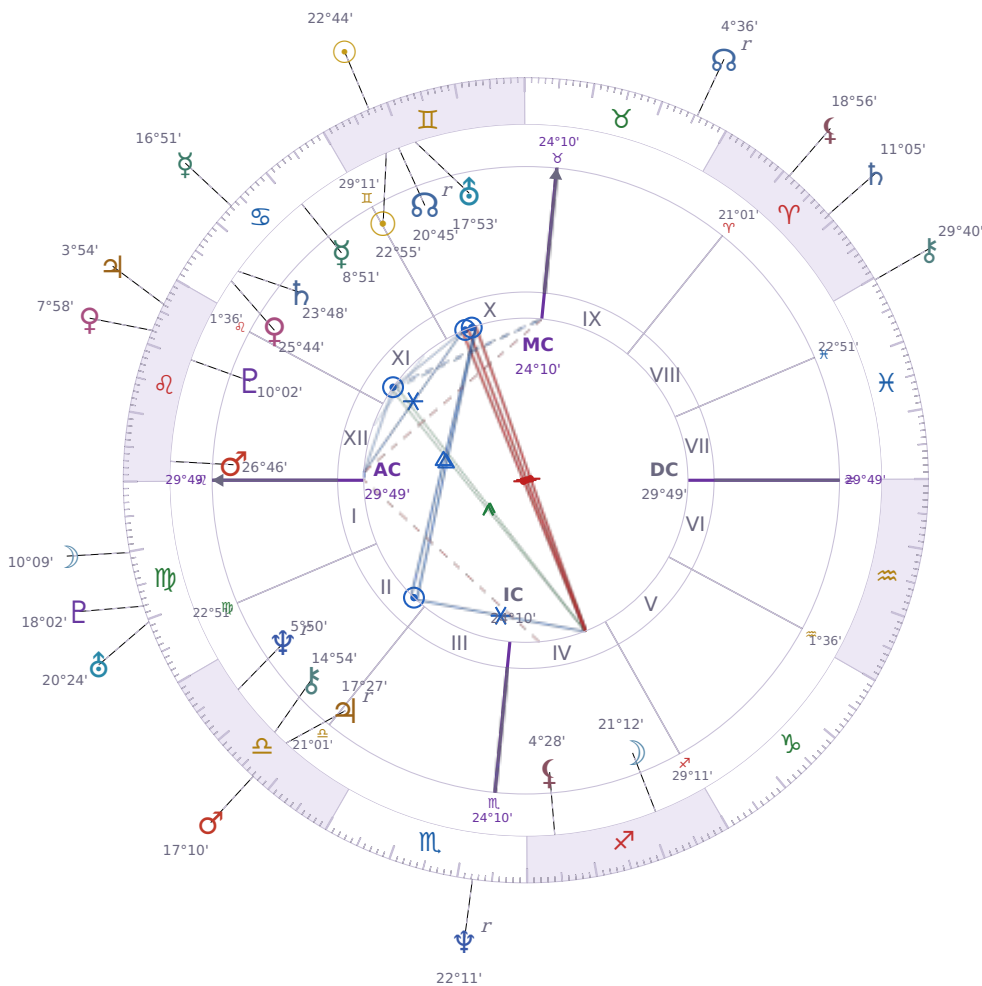

SOLAR RETURN

## Donald John Trump

President of the United States (2017–2021; since 2025)

♊ Gemini June 14, 1946 10:54 New York City

**13 June 1967 · 22:33 (02:33 UTC) · New York City**

Solar ASC ♋ Capricorn · MC ♏ Scorpio

**NATAL PLANETS**

☉ Sun	in	♊	Gemini	22°55'
☾ Moon	in	♏	Sagittarius	21°12'
☿ Mercury	in	♋	Cancer	8°51'
♀ Venus	in	♋	Cancer	25°44'
♂ Mars	in	♌	Leo	26°46'
♃ Jupiter	in	♎	Libra	17°27'
♄ Saturn	in	♋	Cancer	23°48'