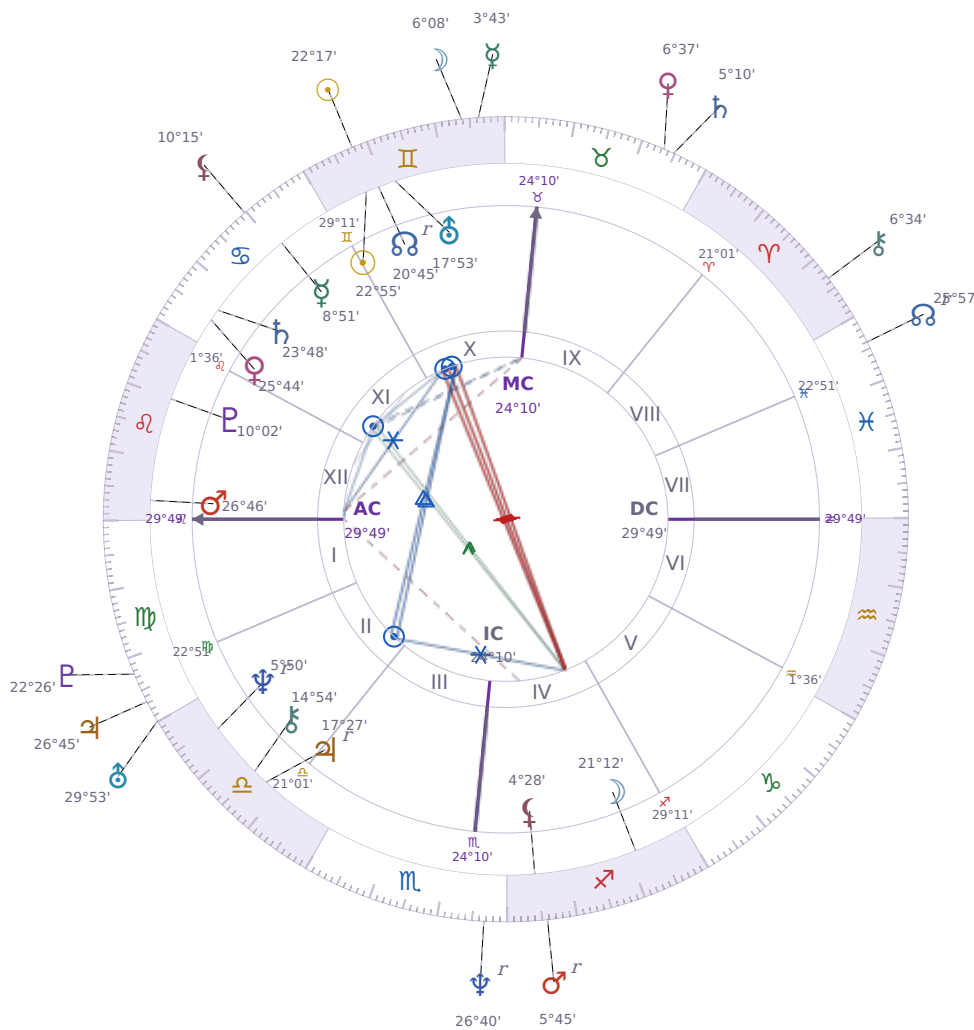

SOLAR RETURN

Donald John Trump

President of the United States (2017–2021; since 2025)

♊ Gemini June 14, 1946 10:54 New York City

13 June 1969 · 10:11 (14:11 UTC) · New York City

Solar ASC ♌ Leo · MC ♉ Taurus

NATAL PLANETS

☉ Sun	in	♊	Gemini	22°55'
☾ Moon	in	♏	Sagittarius	21°12'
☿ Mercury	in	♋	Cancer	8°51'
♀ Venus	in	♋	Cancer	25°44'
♂ Mars	in	♌	Leo	26°46'
♃ Jupiter	in	♎	Libra	17°27'
♄ Saturn	in	♋	Cancer	23°48'