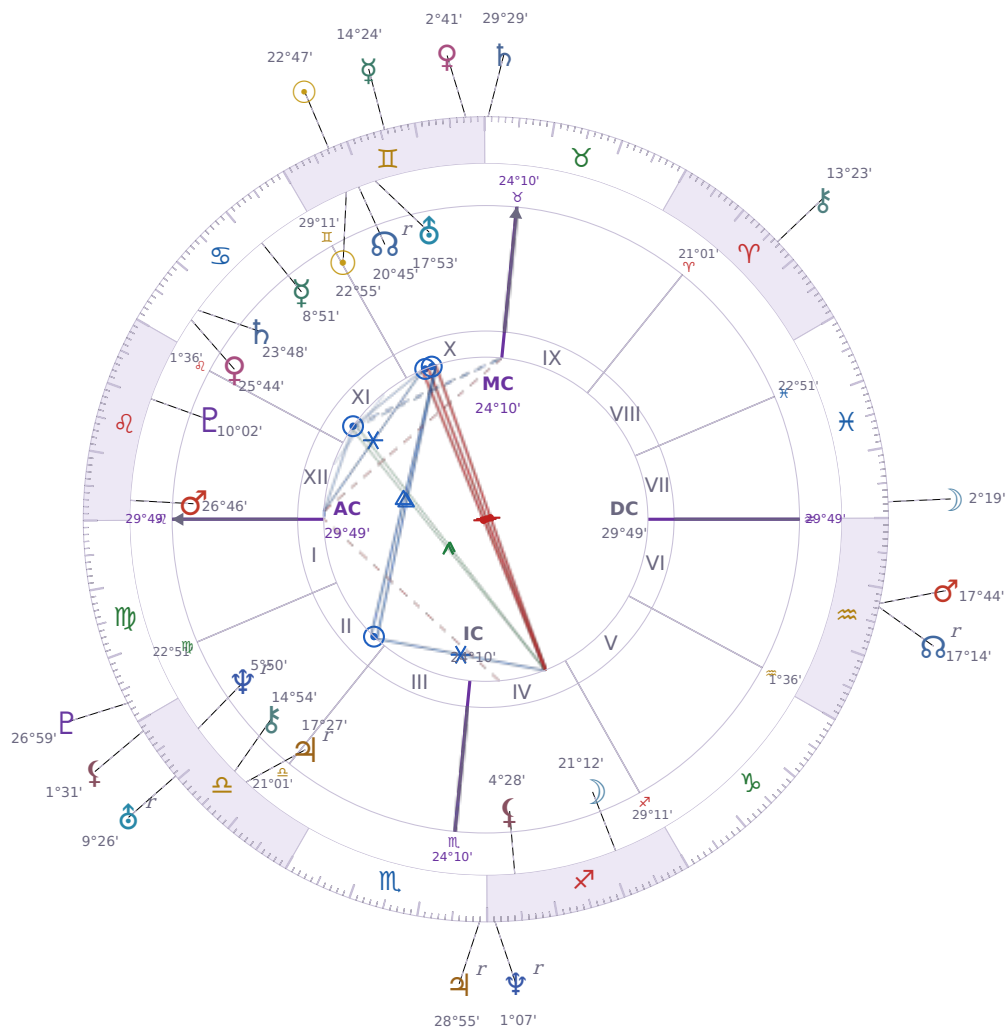

## SOLAR RETURN

### Donald John Trump

President of the United States (2017–2021; since 2025)

♊ Gemini June 14, 1946 10:54 New York City

**13 June 1971 · 21:34 (01:34 UTC) · New York City**

Solar ASC ♋ Capricorn · MC ♏ Scorpio

#### NATAL PLANETS

☉ Sun	in	♊	Gemini	22°55'
☾ Moon	in	♏	Sagittarius	21°12'
☿ Mercury	in	♋	Cancer	8°51'
♀ Venus	in	♋	Cancer	25°44'
♂ Mars	in	♌	Leo	26°46'
♃ Jupiter	in	♎	Libra	17°27'
♄ Saturn	in	♋	Cancer	23°48'