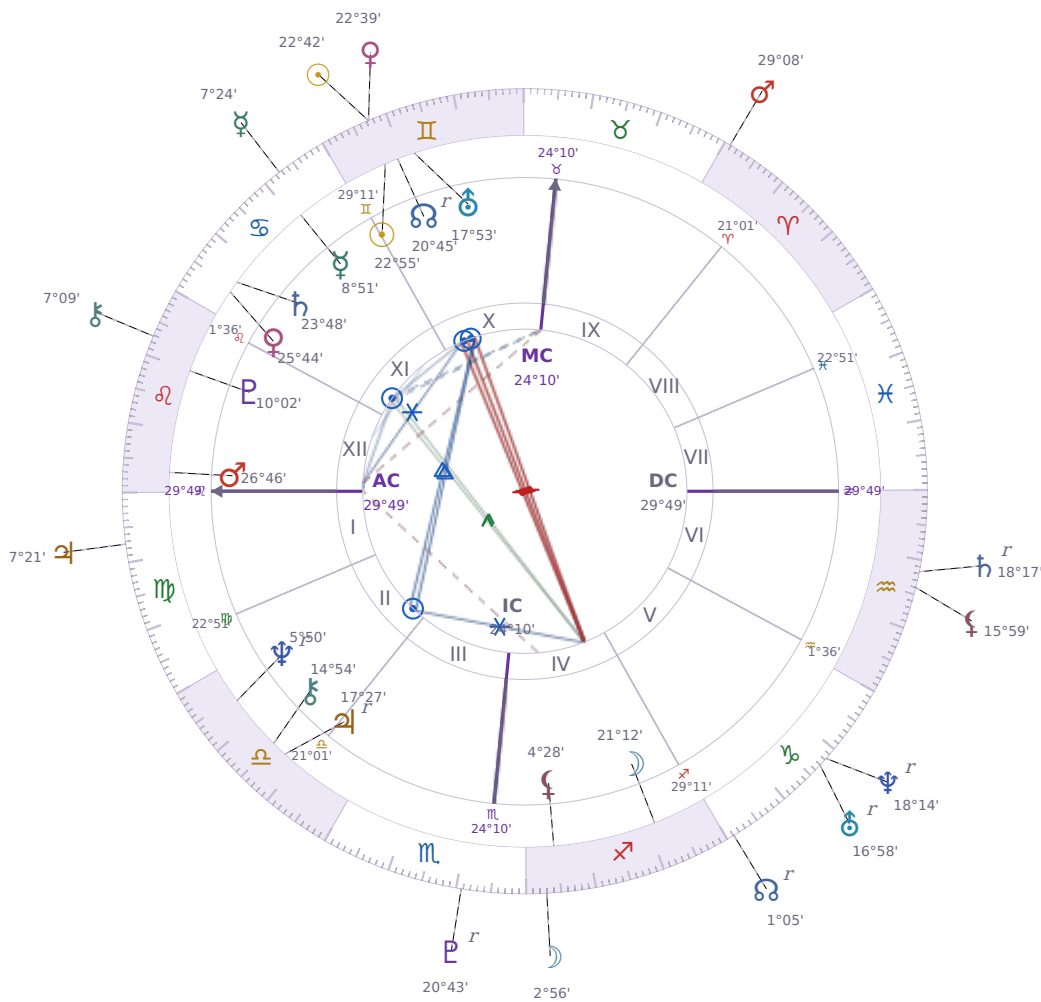

SOLAR RETURN

Donald John Trump

President of the United States (2017–2021; since 2025)

♊ Gemini June 14, 1946 10:54 New York City

12 June 1992 · 22:24 (02:24 UTC) · New York City

Solar ASC ♊ Capricorn · MC ♏ Scorpio

NATAL PLANETS

☉ Sun	in	♊	Gemini	22°55'
☾ Moon	in	♏	Sagittarius	21°12'
☿ Mercury	in	♋	Cancer	8°51'
♀ Venus	in	♋	Cancer	25°44'
♂ Mars	in	♌	Leo	26°46'
♃ Jupiter	in	♎	Libra	17°27'
♄ Saturn	in	♋	Cancer	23°48'