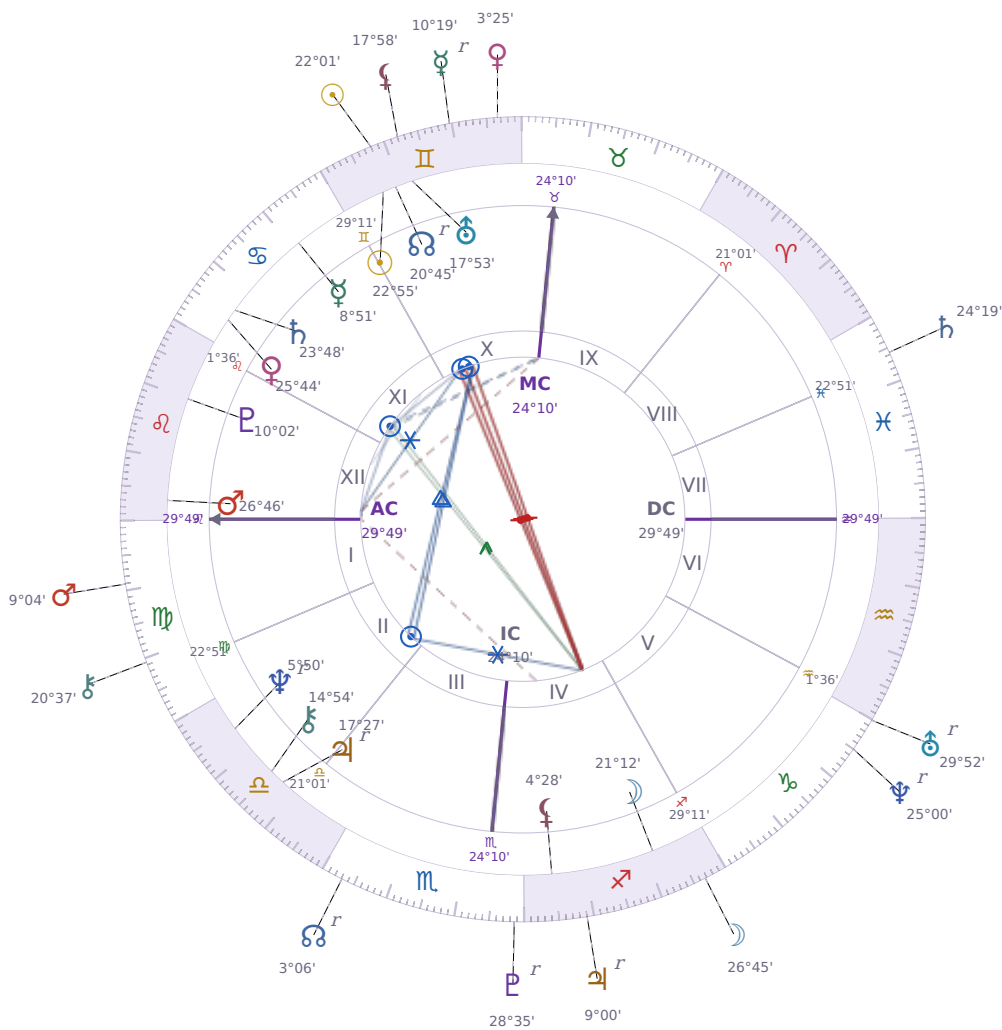

SOLAR RETURN

Donald John Trump

President of the United States (2017–2021; since 2025)

♊ Gemini June 14, 1946 10:54 New York City

13 June 1995 · 15:46 (19:46 UTC) · New York City

Solar ASC ♎ Libra · MC ♌ Leo

NATAL PLANETS

☉ Sun	in	♊	Gemini	22°55'
☾ Moon	in	♏	Sagittarius	21°12'
☿ Mercury	in	♋	Cancer	8°51'
♀ Venus	in	♋	Cancer	25°44'
♂ Mars	in	♌	Leo	26°46'
♃ Jupiter	in	♎	Libra	17°27'
♄ Saturn	in	♋	Cancer	23°48'