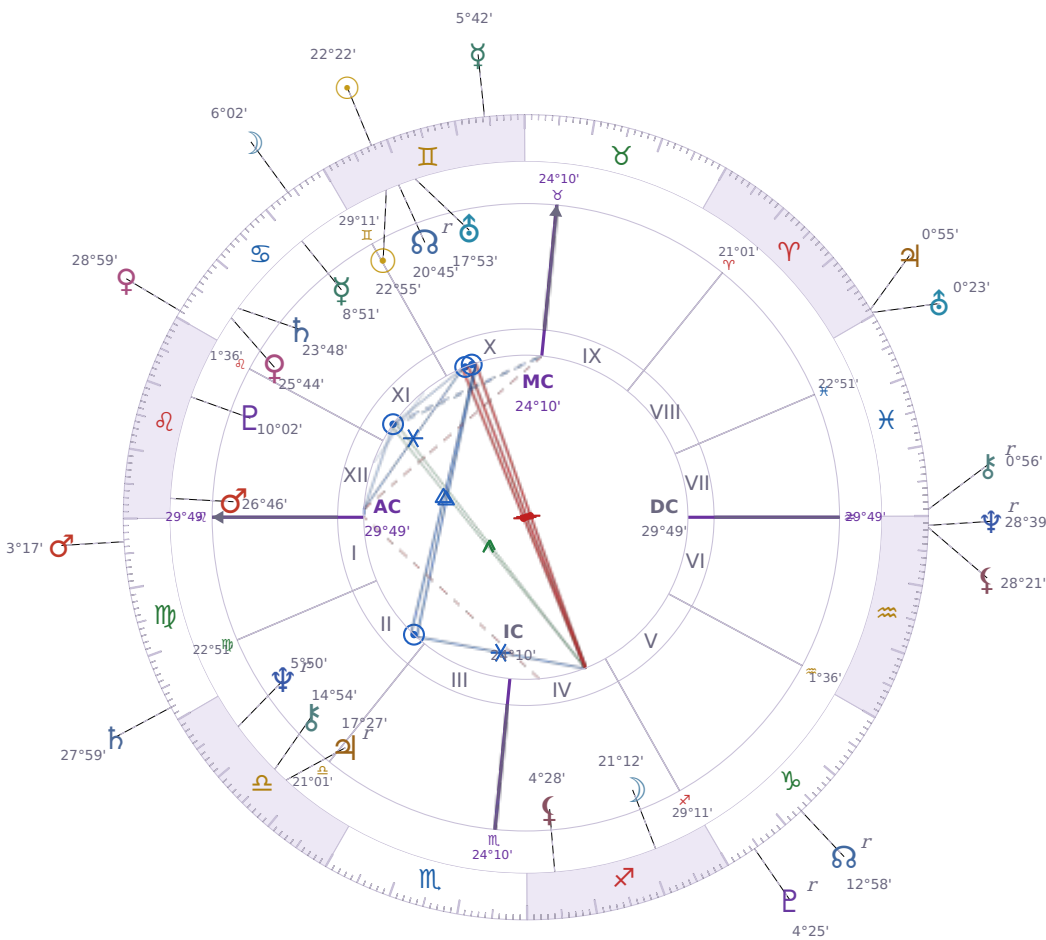

SOLAR RETURN

Donald John Trump

President of the United States (2017–2021; since 2025)

♊ Gemini June 14, 1946 10:54 New York City

13 June 2010 · 06:44 (10:44 UTC) · New York City

Solar ASC ♋ Cancer · MC ♋ Pisces

NATAL PLANETS

☉ Sun	in	♊	Gemini	22°55'
☾ Moon	in	♏	Sagittarius	21°12'
☿ Mercury	in	♋	Cancer	8°51'
♀ Venus	in	♋	Cancer	25°44'
♂ Mars	in	♌	Leo	26°46'
♃ Jupiter	in	♎	Libra	17°27'
♄ Saturn	in	♋	Cancer	23°48'

SOLAR RETURN PLANETS

☉ Sun	in	♊	Gemini	22°22'
☾ Moon	in	♋	Cancer	6°02'
☿ Mercury	in	♊	Gemini	5°42'
♀ Venus	in	♋	Cancer	28°59'
♂ Mars	in	♍	Virgo	3°17'
♃ Jupiter	in	♈	Aries	0°55'
♄ Saturn	in	♍	Virgo	27°59'