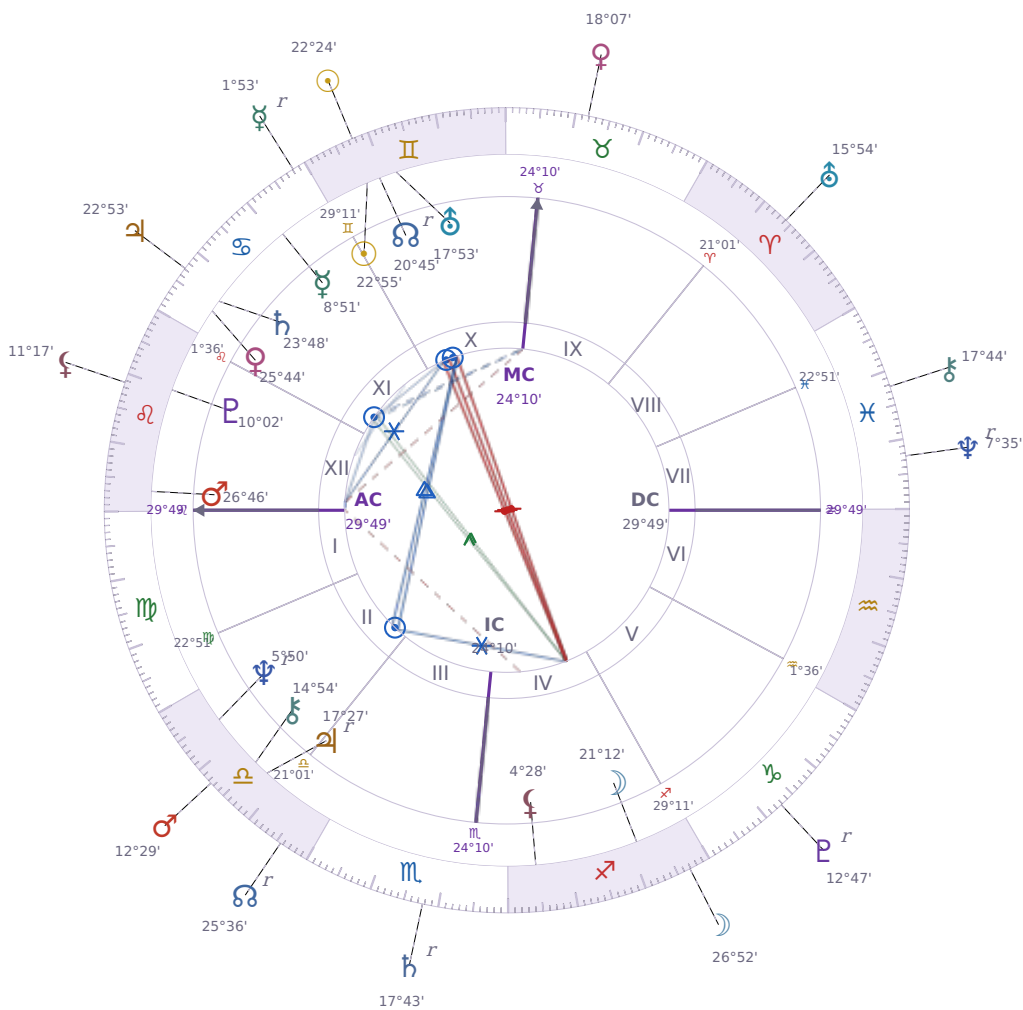

SOLAR RETURN

Donald John Trump

President of the United States (2017–2021; since 2025)

♊ Gemini June 14, 1946 10:54 New York City

13 June 2014 · 06:04 (10:04 UTC) · New York City

Solar ASC ♋ Cancer · MC ♊ Pisces

NATAL PLANETS

☉ Sun	in	♊	Gemini	22°55'
☾ Moon	in	♏	Sagittarius	21°12'
☿ Mercury	in	♋	Cancer	8°51'
♀ Venus	in	♋	Cancer	25°44'
♂ Mars	in	♌	Leo	26°46'
♃ Jupiter	in	♎	Libra	17°27'
♄ Saturn	in	♋	Cancer	23°48'

SOLAR RETURN PLANETS

☉ Sun	in	♊	Gemini	22°24'
☾ Moon	in	♏	Sagittarius	26°52'
☿ Mercury	in	♋	Cancer	Rx 1°53'
♀ Venus	in	♉	Taurus	18°07'
♂ Mars	in	♎	Libra	12°29'
♃ Jupiter	in	♋	Cancer	22°53'
♄ Saturn	in	♏	Scorpio	Rx 17°43'