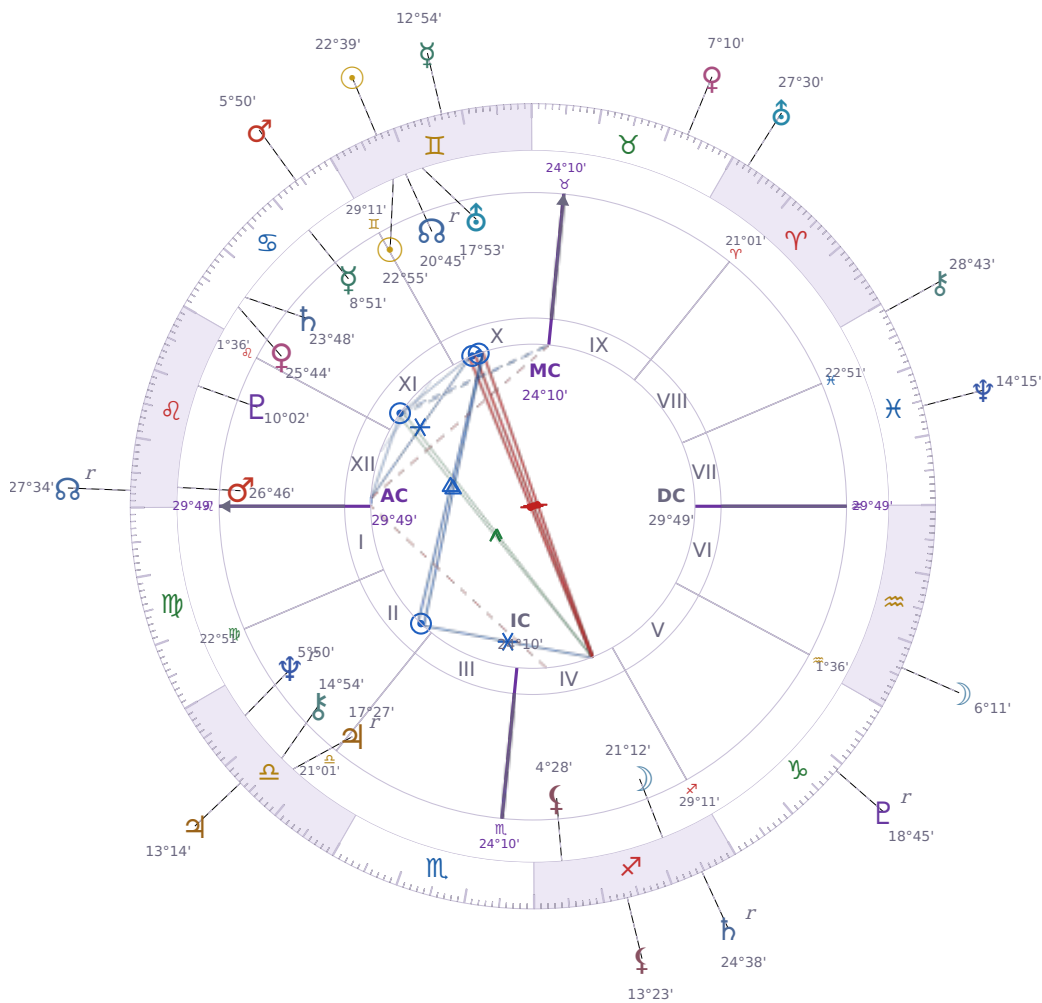

SOLAR RETURN

Donald John Trump

President of the United States (2017–2021; since 2025)

♊ Gemini June 14, 1946 10:54 New York City

12 June 2017 · 23:39 (03:39 UTC) · New York City

Solar ASC ♒ Aquarius · MC ♐ Sagittarius

NATAL PLANETS

☉ Sun	in	♊	Gemini	22°55'
☾ Moon	in	♐	Sagittarius	21°12'
☿ Mercury	in	♋	Cancer	8°51'
♀ Venus	in	♋	Cancer	25°44'
♂ Mars	in	♌	Leo	26°46'
♃ Jupiter	in	♎	Libra	17°27'
♄ Saturn	in	♋	Cancer	23°48'

SOLAR RETURN PLANETS

☉ Sun	in	♊	Gemini	22°39'
☾ Moon	in	♒	Aquarius	6°11'
☿ Mercury	in	♊	Gemini	12°54'
♀ Venus	in	♉	Taurus	7°10'
♂ Mars	in	♋	Cancer	5°50'
♃ Jupiter	in	♎	Libra	13°14'
♄ Saturn	in	♐	Sagittarius	Rx 24°38'