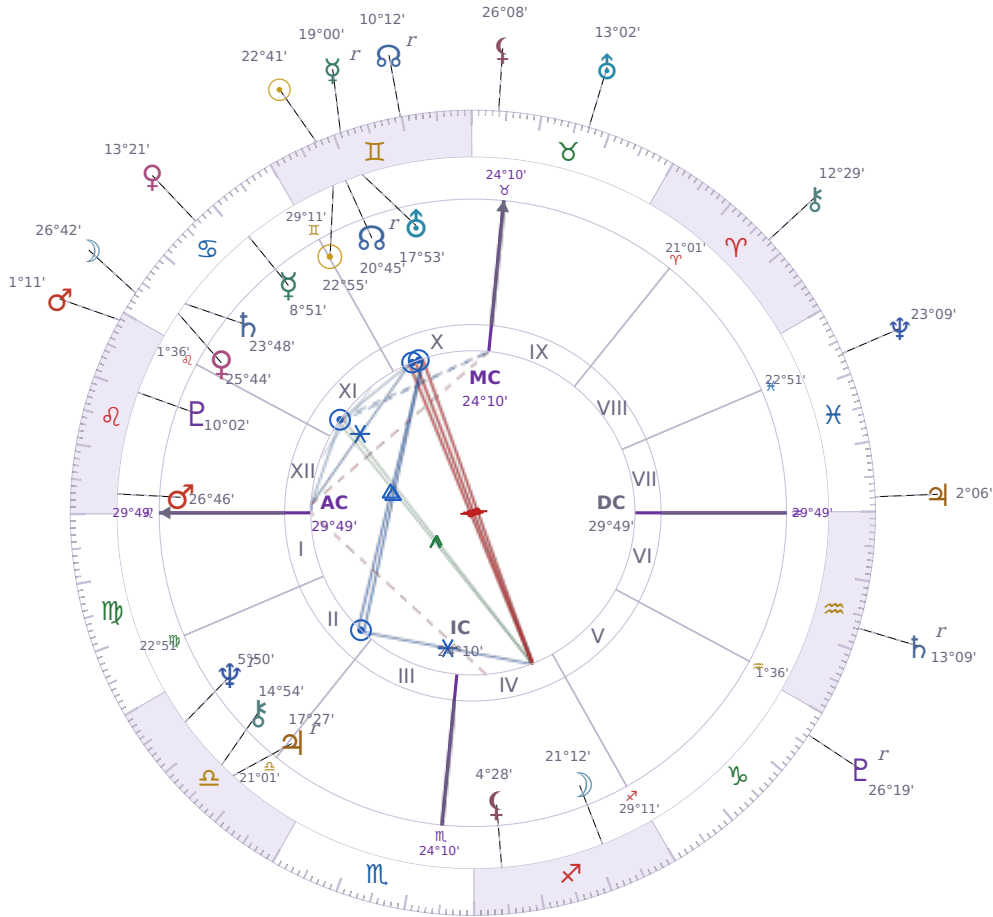

SOLAR RETURN

Donald John Trump

President of the United States (2017–2021; since 2025)

♊ Gemini June 14, 1946 10:54 New York City

12 June 2021 · 22:47 (02:47 UTC) · New York City

Solar ASC ♊ Capricorn · MC ♏ Scorpio

NATAL PLANETS

☉ Sun	in	♊	Gemini	22°55'
☾ Moon	in	♏	Sagittarius	21°12'
☿ Mercury	in	♋	Cancer	8°51'
♀ Venus	in	♋	Cancer	25°44'
♂ Mars	in	♌	Leo	26°46'
♃ Jupiter	in	♎	Libra	17°27'
♄ Saturn	in	♋	Cancer	23°48'
♅ Uranus	in	♊	Gemini	17°53'
♆ Neptune	in	♎	Libra	5°50'
♇ Pluto	in	♌	Leo	10°02'
♁ Chiron	in	♎	Libra	14°54'
♊ North Node	in	♊	Gemini	20°45'
♏ Lilith	in	♏	Sagittarius	4°28'