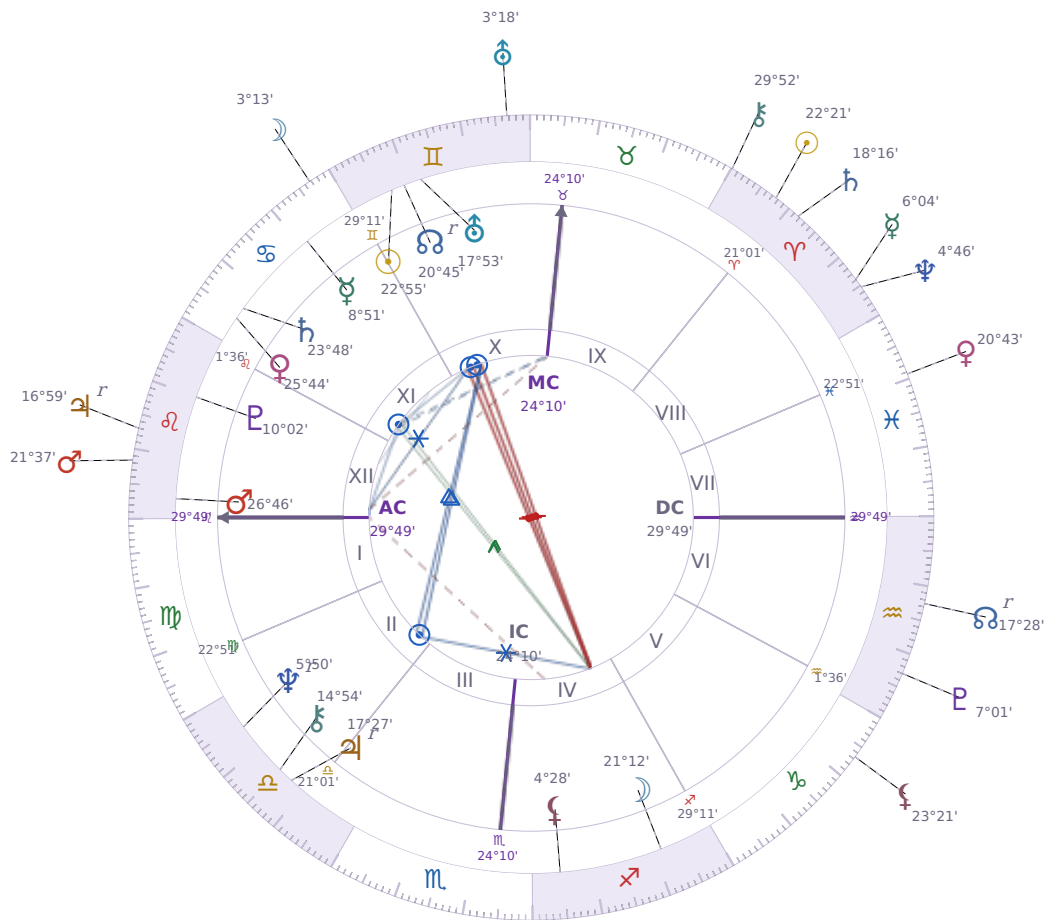

WEEKLY PERSONAL HOROSCOPE

Donald John Trump

President of the United States (2017–2021; since 2025)

♊ Gemini June 14, 1946 10:54 New York City

12 April - 18 April 2027

TRANSITS · WEEK OF MON, 12 APR

☉ Sun	in ♈ Aries	22°21'47"
☾ Moon	in ♋ Cancer	3°13'06"
☿ Mercury	in ♈ Aries	6°04'32"
♀ Venus	in ♋ Pisces	20°43'07"
♂ Mars	in ♌ Leo	21°37'29"
♃ Jupiter	in ♌ Leo Rx	16°59'46"
♄ Saturn	in ♈ Aries	18°16'14"

♅ Uranus	in ♊ Gemini	3°18'28"
♆ Neptune	in ♈ Aries	4°46'42"
♇ Pluto	in ♒ Aquarius	7°01'19"
♁ Chiron	in ♈ Aries	29°52'16"
♁ NNode	in ♒ Aquarius Rx	17°28'09"
♁ Lilith	in ♐ Capricorn	23°21'19"

NATAL PLANETS