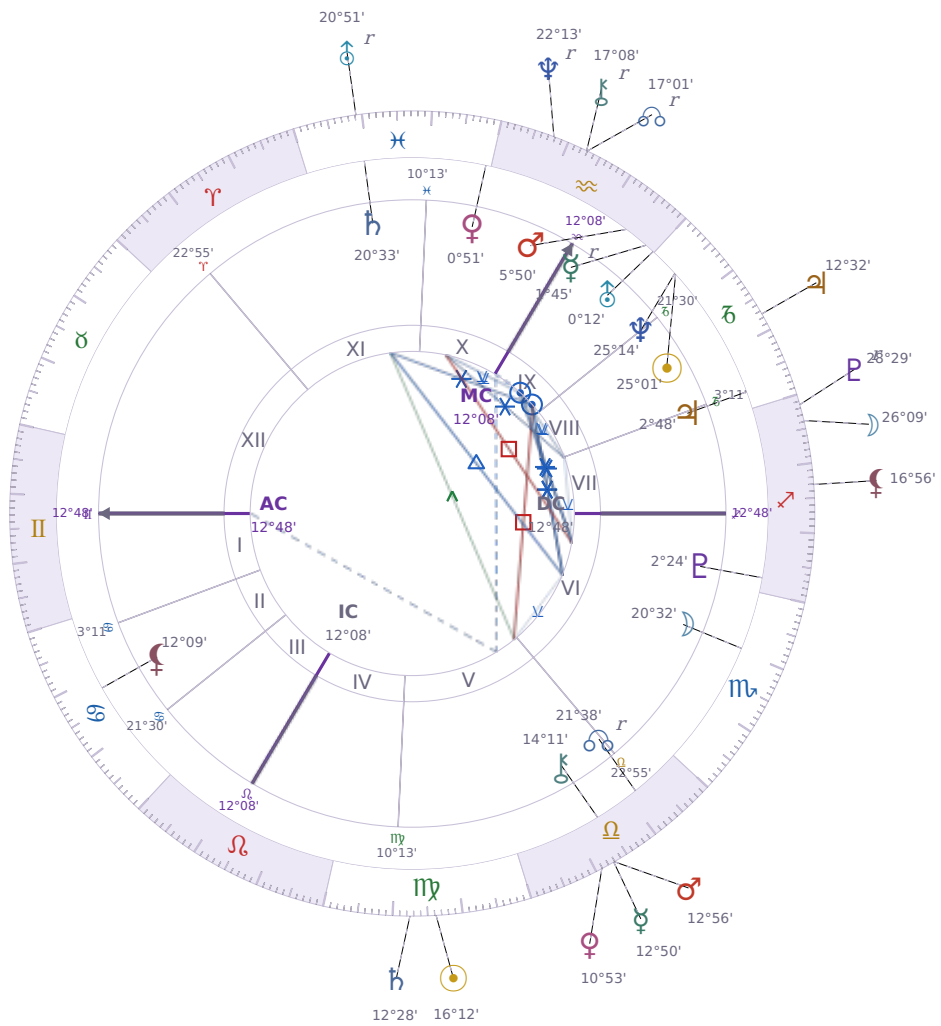

DAILY HOROSCOPE

Dove Celeste Cameron

American actress and singer (born 1996)

♑ Capricorn January 15, 1996 13:30 Bainbridge Island

Monday, 8 September 2008

TRANSITS FOR TODAY

☉ Sun	in ♍ Virgo	16°12'15"
☾ Moon	in ♏ Sagittarius	26°09'44"
☿ Mercury	in ♎ Libra	12°50'26"
♀ Venus	in ♎ Libra	10°53'41"
♂ Mars	in ♎ Libra	12°56'21"
♃ Jupiter	in ♑ Capricorn	12°32'01"
♄ Saturn	in ♍ Virgo	12°28'31"

♅ Uranus	in ♋ Pisces Rx	20°51'28"
♆ Neptune	in ♒ Aquarius Rx	22°13'01"
♇ Pluto	in ♏ Sagittarius Rx	28°29'46"
♁ Chiron	in ♒ Aquarius Rx	17°08'18"
♁ NNode	in ♒ Aquarius Rx	17°01'32"
♁ Lilith	in ♏ Sagittarius	16°56'23"

NATAL PLANETS

☉ Sun	in ♑ Capricorn	25°01'06"	IX
☾ Moon	in ♏ Scorpio	20°32'16"	VI
☿ Mercury	in ♒ Aquarius	1°45'55"	IX Rx
♀ Venus	in ♋ Pisces	0°51'48"	X
♂ Mars	in ♒ Aquarius	5°50'13"	IX
♃ Jupiter	in ♑ Capricorn	2°48'41"	VII
♄ Saturn	in ♋ Pisces	20°33'02"	XI
♅ Uranus	in ♒ Aquarius	0°12'38"	IX
♆ Neptune	in ♑ Capricorn	25°14'20"	IX
♇ Pluto	in ♏ Sagittarius	2°24'09"	VI
♁ Chiron	in ♎ Libra	14°11'21"	V
♁ North Node	in ♎ Libra	21°38'59"	V Rx
♁ Lilith	in ♋ Cancer	12°09'40"	II

KEY DATE

♃ Jupiter stations Direct

Jupiter turning **direct again** means opportunities and decisions that felt stuck or unclear over the past months can finally move ahead with real momentum. What becomes **clearer now** is whether plans, applications, or deals are actually going to work — delays lift and you get actual answers instead of waiting. **Growth starts moving** in the areas where *Jupiter* sits in your chart, so watch for openings in money, work, relationships, or learning that were on pause during the retrograde.