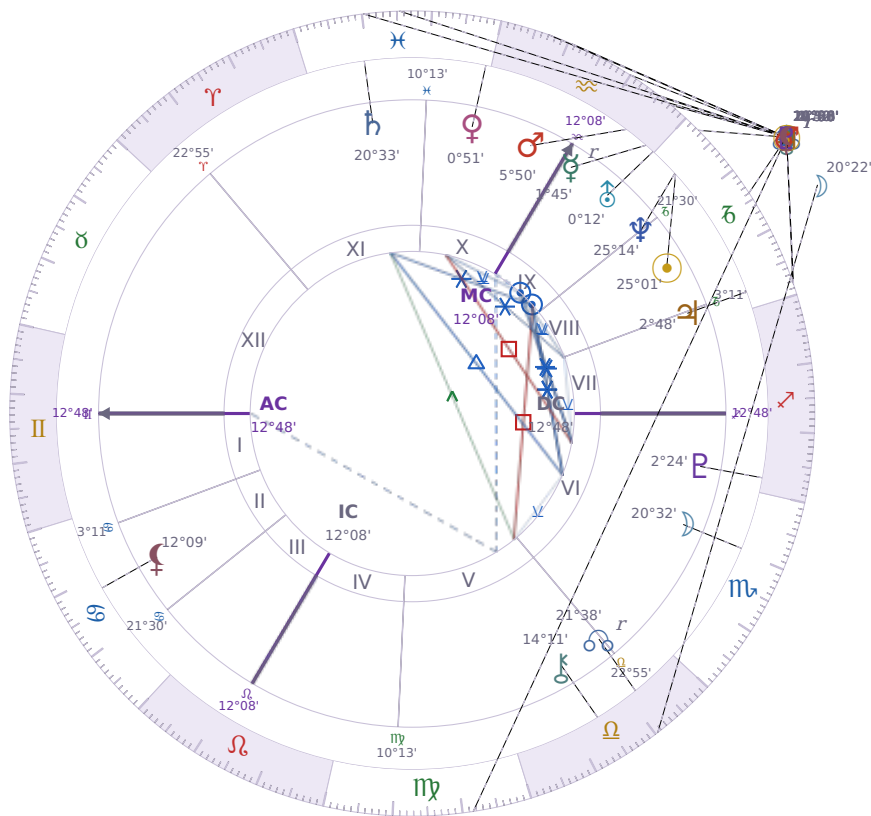

DAILY HOROSCOPE

Dove Celeste Cameron

American actress and singer (born 1996)

♑ Capricorn January 15, 1996 13:30 Bainbridge Island

Saturday, 17 January 2009

TRANSITS FOR TODAY

☉ Sun	in ♑ Capricorn	27°30'40"
☾ Moon	in ♎ Libra	20°22'19"
☿ Mercury	in ♒ Aquarius Rx	4°32'49"
♀ Venus	in ♊ Pisces	14°36'36"
♂ Mars	in ♑ Capricorn	16°01'56"
♃ Jupiter	in ♒ Aquarius	2°46'37"
♄ Saturn	in ♍ Virgo Rx	21°30'46"

♅ Uranus	in ♓ Pisces	19°48'11"
♆ Neptune	in ♒ Aquarius	22°58'24"
♇ Pluto	in ♑ Capricorn	1°50'12"
♁ Chiron	in ♒ Aquarius	19°26'40"
♁ NNode	in ♒ Aquarius Rx	10°05'21"
♁ Lilith	in ♑ Capricorn	1°32'50"

NATAL PLANETS

KEY TRANSIT FACTORS

☿ Mercury \angle Semi sextile ♃ natal Jupiter \star

While this lasts, you find it easier to **see the bigger picture in conversations** and explain your ideas in ways that actually land with people. Your thoughts naturally connect to larger themes, so even casual discussions feel more meaningful and productive. Over the coming weeks, this mental clarity makes it simpler to learn new things and share what you know without overthinking it.

★ = natal resonance — this transit echoes your birth chart, amplifying its influence

LUNAR DAY

Moon in ♎ Libra · Day 22 / 30 · Waning Gibbous

The social atmosphere becomes more diplomatic during this transit, with more care taken to avoid unnecessary friction. Decisions slow down as multiple perspectives get weighed, and outright conflict feels harder to initiate than usual.