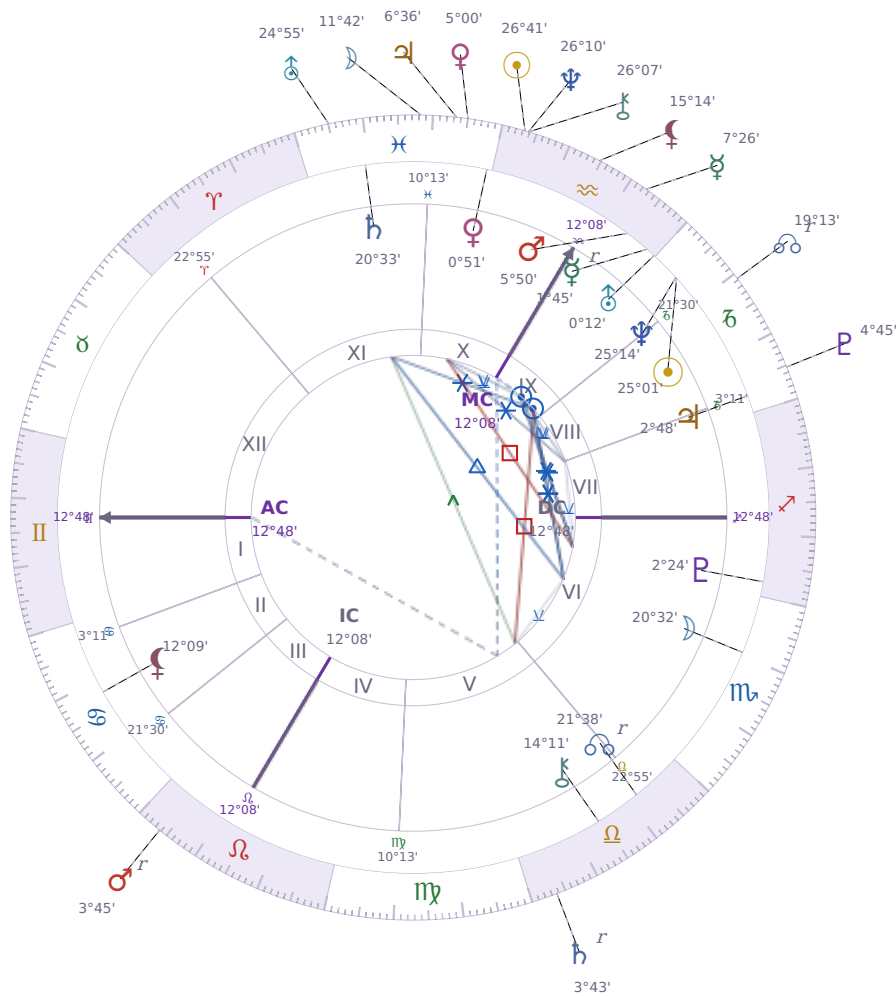

DAILY HOROSCOPE

Dove Celeste Cameron

American actress and singer (born 1996)

♑ Capricorn January 15, 1996 13:30 Bainbridge Island

Monday, 15 February 2010

TRANSITS FOR TODAY

☉ Sun	in ♒ Aquarius	26°41'37"
☾ Moon	in ♓ Pisces	11°42'35"
☿ Mercury	in ♒ Aquarius	7°26'04"
♀ Venus	in ♓ Pisces	5°00'06"
♂ Mars	in ♌ Leo Rx	3°45'03"
♃ Jupiter	in ♓ Pisces	6°36'48"
♄ Saturn	in ♎ Libra Rx	3°43'03"

♅ Uranus	in ♓ Pisces	24°55'13"
♆ Neptune	in ♒ Aquarius	26°10'46"
♇ Pluto	in ♑ Capricorn	4°45'36"
♁ Chiron	in ♒ Aquarius	26°07'25"
♊ NNode	in ♑ Capricorn Rx	19°13'35"
♁ Lilith	in ♒ Aquarius	15°14'13"

NATAL PLANETS

☉ Sun	in ♑ Capricorn	25°01'06"	IX
☾ Moon	in ♏ Scorpio	20°32'16"	VI
☿ Mercury	in ♒ Aquarius	1°45'55"	IX Rx
♀ Venus	in ♓ Pisces	0°51'48"	X
♂ Mars	in ♒ Aquarius	5°50'13"	IX
♃ Jupiter	in ♑ Capricorn	2°48'41"	VII
♄ Saturn	in ♓ Pisces	20°33'02"	XI
♅ Uranus	in ♒ Aquarius	0°12'38"	IX
♆ Neptune	in ♑ Capricorn	25°14'20"	IX
♇ Pluto	in ♐ Sagittarius	2°24'09"	VI
♁ Chiron	in ♎ Libra	14°11'21"	V
♊ North Node	in ♎ Libra	21°38'59"	V Rx
♁ Lilith	in ♋ Cancer	12°09'40"	II

♀ Venus ☐ Square ♇ natal Pluto ★

Right now you may feel drawn into relationships or situations where you want more control than is realistic, and you become frustrated or resentful when you cannot have it. Your **need to dominate or possess** shows up in your romantic life and friendships, creating tension with people who sense your intensity. Over the coming weeks, this pattern will likely push others away unless you notice it and step back from trying to reshape them.