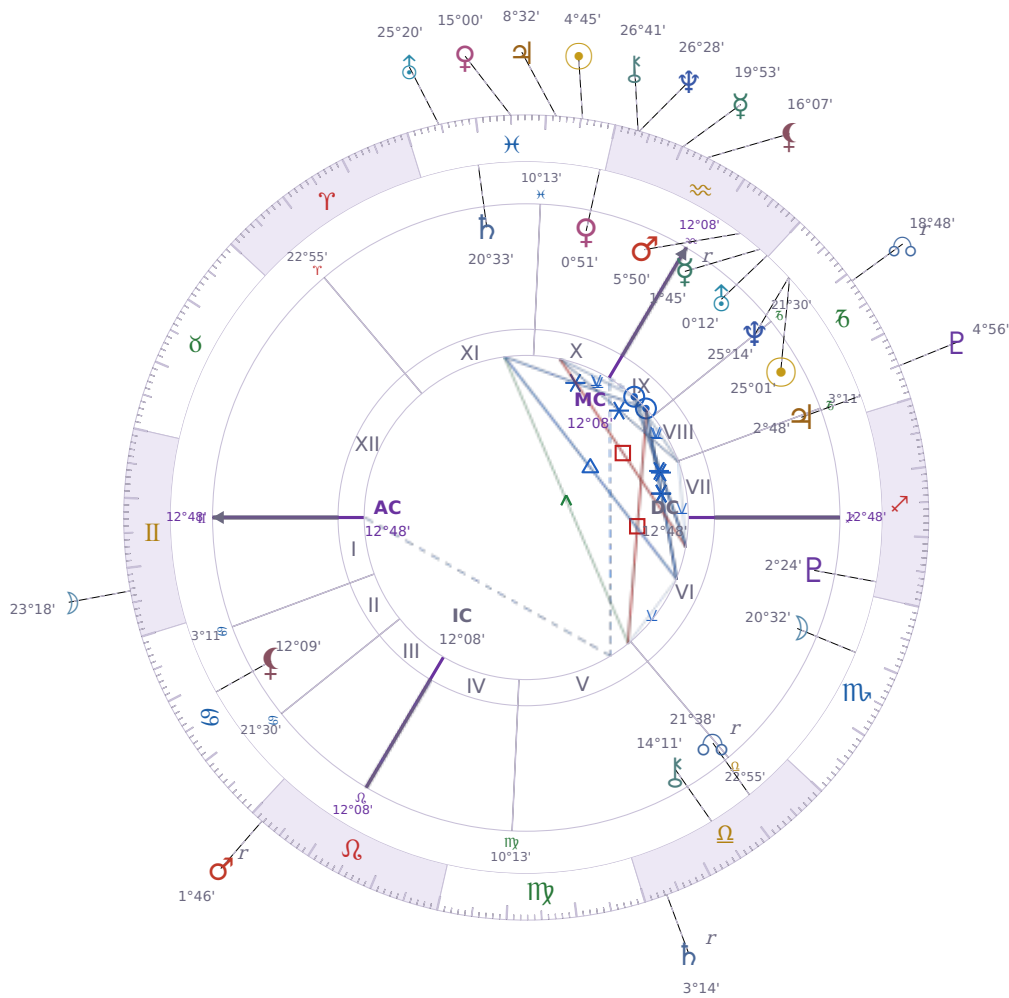

DAILY HOROSCOPE

Dove Celeste Cameron

American actress and singer (born 1996)

♑ Capricorn January 15, 1996 13:30 Bainbridge Island

Tuesday, 23 February 2010

TRANSITS FOR TODAY

☉ Sun	in ♓ Pisces	4°45'42"
☾ Moon	in ♊ Gemini	23°18'15"
☿ Mercury	in ♒ Aquarius	19°53'09"
♀ Venus	in ♓ Pisces	15°00'26"
♂ Mars	in ♌ Leo Rx	1°46'28"
♃ Jupiter	in ♓ Pisces	8°32'23"
♄ Saturn	in ♎ Libra Rx	3°14'35"

♅ Uranus	in ♓ Pisces	25°20'46"
♆ Neptune	in ♒ Aquarius	26°28'58"
♇ Pluto	in ♑ Capricorn	4°56'50"
♁ Chiron	in ♒ Aquarius	26°41'13"
♁ NNode	in ♑ Capricorn Rx	18°48'10"
♁ Lilith	in ♒ Aquarius	16°07'30"

NATAL PLANETS

☉ Sun	in ♑ Capricorn	25°01'06"	IX
☾ Moon	in ♏ Scorpio	20°32'16"	VI
☿ Mercury	in ♒ Aquarius	1°45'55"	IX Rx
♀ Venus	in ♓ Pisces	0°51'48"	X
♂ Mars	in ♒ Aquarius	5°50'13"	IX
♃ Jupiter	in ♑ Capricorn	2°48'41"	VII
♄ Saturn	in ♓ Pisces	20°33'02"	XI
♅ Uranus	in ♒ Aquarius	0°12'38"	IX
♆ Neptune	in ♑ Capricorn	25°14'20"	IX
♇ Pluto	in ♐ Sagittarius	2°24'09"	VI
♁ Chiron	in ♎ Libra	14°11'21"	V
♁ North Node	in ♎ Libra	21°38'59"	V Rx
♁ Lilith	in ♋ Cancer	12°09'40"	II