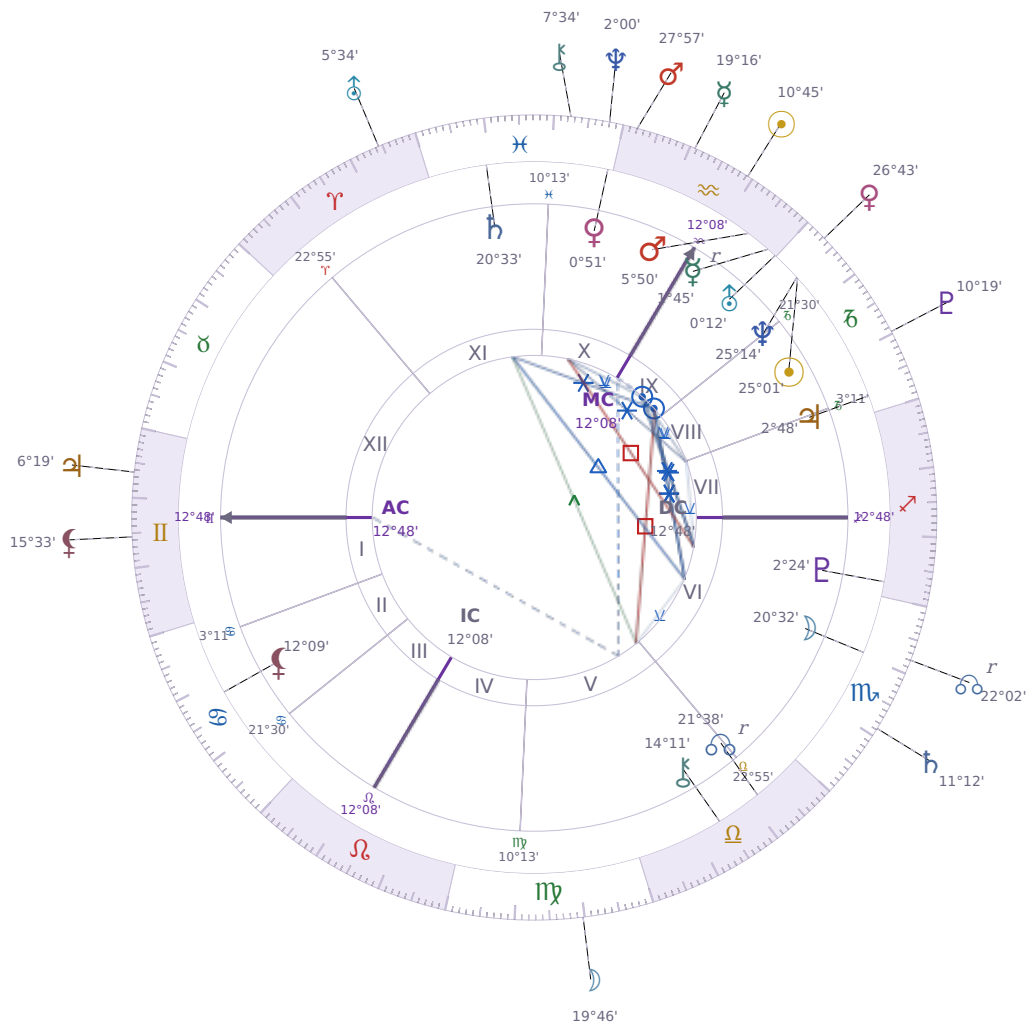

DAILY PERSONAL HOROSCOPE

Dove Celeste Cameron

American actress and singer (born 1996)

♑ Capricorn January 15, 1996 13:30 Bainbridge Island

Wednesday, 30 January 2013

TRANSITS FOR TODAY

☉ Sun	in ♒ Aquarius	10°45'46"
☾ Moon	in ♍ Virgo	19°46'32"
☿ Mercury	in ♒ Aquarius	19°16'50"
♀ Venus	in ♑ Capricorn	26°43'23"
♂ Mars	in ♒ Aquarius	27°57'42"
♃ Jupiter	in ♊ Gemini	6°19'38"
♄ Saturn	in ♏ Scorpio	11°12'19"

♅ Uranus	in ♈ Aries	5°34'13"
♆ Neptune	in ♋ Pisces	2°00'43"
♇ Pluto	in ♏ Capricorn	10°19'39"
♁ Chiron	in ♋ Pisces	7°34'37"
♁ NNode	in ♏ Scorpio Rx	22°02'08"
♁ Lilith	in ♊ Gemini	15°33'31"

NATAL PLANETS

☉ Sun	in ♏ Capricorn	25°01'06"	IX
☾ Moon	in ♏ Scorpio	20°32'16"	VI
☿ Mercury	in ♒ Aquarius	1°45'55"	IX Rx
♀ Venus	in ♋ Pisces	0°51'48"	X
♂ Mars	in ♒ Aquarius	5°50'13"	IX
♃ Jupiter	in ♏ Capricorn	2°48'41"	VII
♄ Saturn	in ♋ Pisces	20°33'02"	XI
♅ Uranus	in ♒ Aquarius	0°12'38"	IX
♆ Neptune	in ♏ Capricorn	25°14'20"	IX
♇ Pluto	in ♐ Sagittarius	2°24'09"	VI
♁ Chiron	in ♎ Libra	14°11'21"	V
♁ North Node	in ♎ Libra	21°38'59"	V Rx
♁ Lilith	in ♋ Cancer	12°09'40"	II

KEY DATE

♃ Jupiter stations Direct

Jupiter turning **direct again** means opportunities and decisions that felt stuck or unclear over the past months can finally move ahead with real momentum. What becomes **clearer now** is whether plans, applications, or deals are actually going to work — delays lift and you get actual answers instead of waiting. **Growth starts moving** in the areas where *Jupiter* sits in your chart, so watch for openings in money, work, relationships, or learning that were on pause during the retrograde.