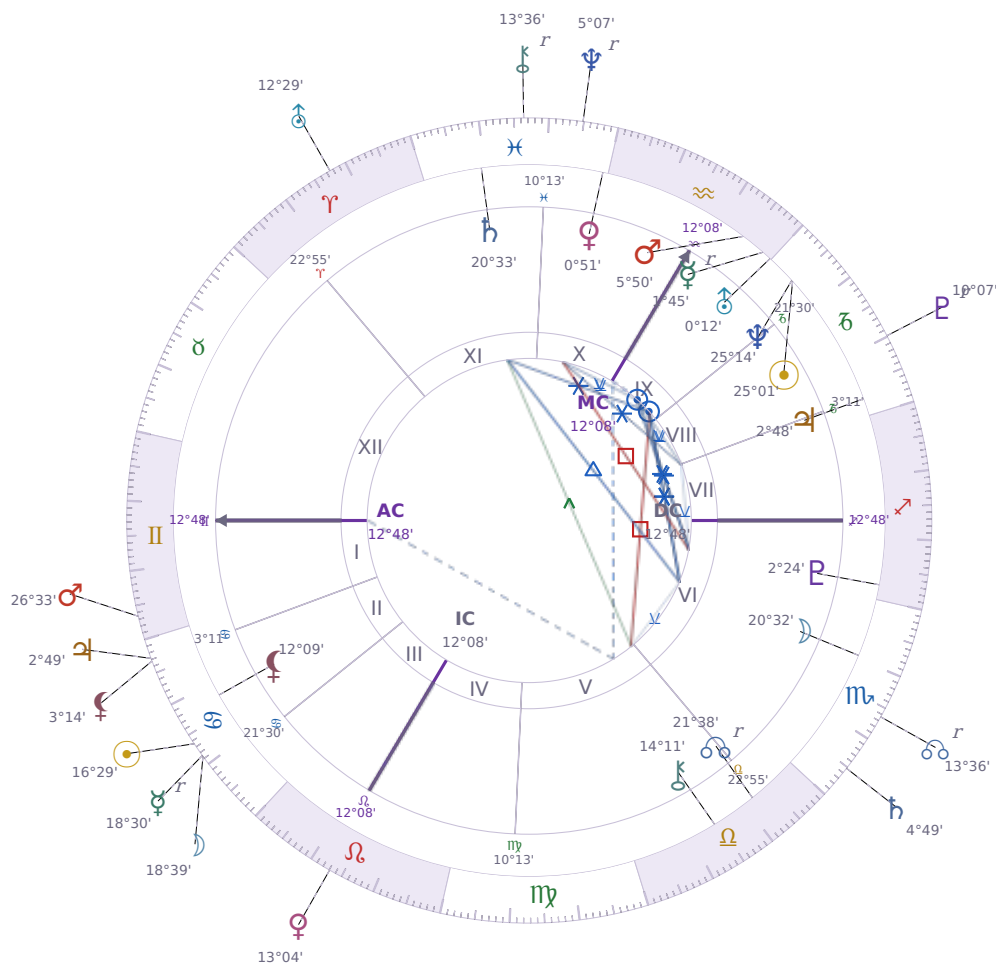

DAILY PERSONAL HOROSCOPE

Dove Celeste Cameron

American actress and singer (born 1996)

♏ Capricorn January 15, 1996 13:30 Bainbridge Island

Monday, 8 July 2013

TRANSITS FOR TODAY

☉ Sun	in ♋ Cancer	16°29'14"
☾ Moon	in ♋ Cancer	18°39'29"
☿ Mercury	in ♋ Cancer Rx	18°30'56"
♀ Venus	in ♌ Leo	13°04'38"
♂ Mars	in ♊ Gemini	26°33'48"
♃ Jupiter	in ♋ Cancer	2°49'43"
♄ Saturn	in ♏ Scorpio	4°49'06"

♅ Uranus	in ♈ Aries	12°29'15"
♆ Neptune	in ♋ Pisces Rx	5°07'19"
♇ Pluto	in ♎ Capricorn Rx	10°07'42"
♁ Chiron	in ♋ Pisces Rx	13°36'41"
♁ NNode	in ♏ Scorpio Rx	13°36'55"
♁ Lilith	in ♋ Cancer	3°14'30"

NATAL PLANETS

☉ Sun	in ♎ Capricorn	25°01'06"	IX
☾ Moon	in ♏ Scorpio	20°32'16"	VI
☿ Mercury	in ♒ Aquarius	1°45'55"	IX Rx
♀ Venus	in ♋ Pisces	0°51'48"	X
♂ Mars	in ♒ Aquarius	5°50'13"	IX
♃ Jupiter	in ♎ Capricorn	2°48'41"	VII
♄ Saturn	in ♋ Pisces	20°33'02"	XI
♅ Uranus	in ♒ Aquarius	0°12'38"	IX
♆ Neptune	in ♎ Capricorn	25°14'20"	IX
♇ Pluto	in ♐ Sagittarius	2°24'09"	VI
♁ Chiron	in ♎ Libra	14°11'21"	V
♁ North Node	in ♎ Libra	21°38'59"	V Rx
♁ Lilith	in ♋ Cancer	12°09'40"	II

KEY DATE

♄ Saturn stations Direct

Saturn turning direct means **stuck decisions and delayed projects** can finally move again after months of standing still. What felt unclear or blocked in your work, finances, or long-term plans becomes **clearer and actionable** as *Saturn* pushes forward. The pattern most people notice is **real progress on what matters** — whether that's getting a commitment from someone, finishing something you started, or seeing results from hard work you put in during the retrograde.