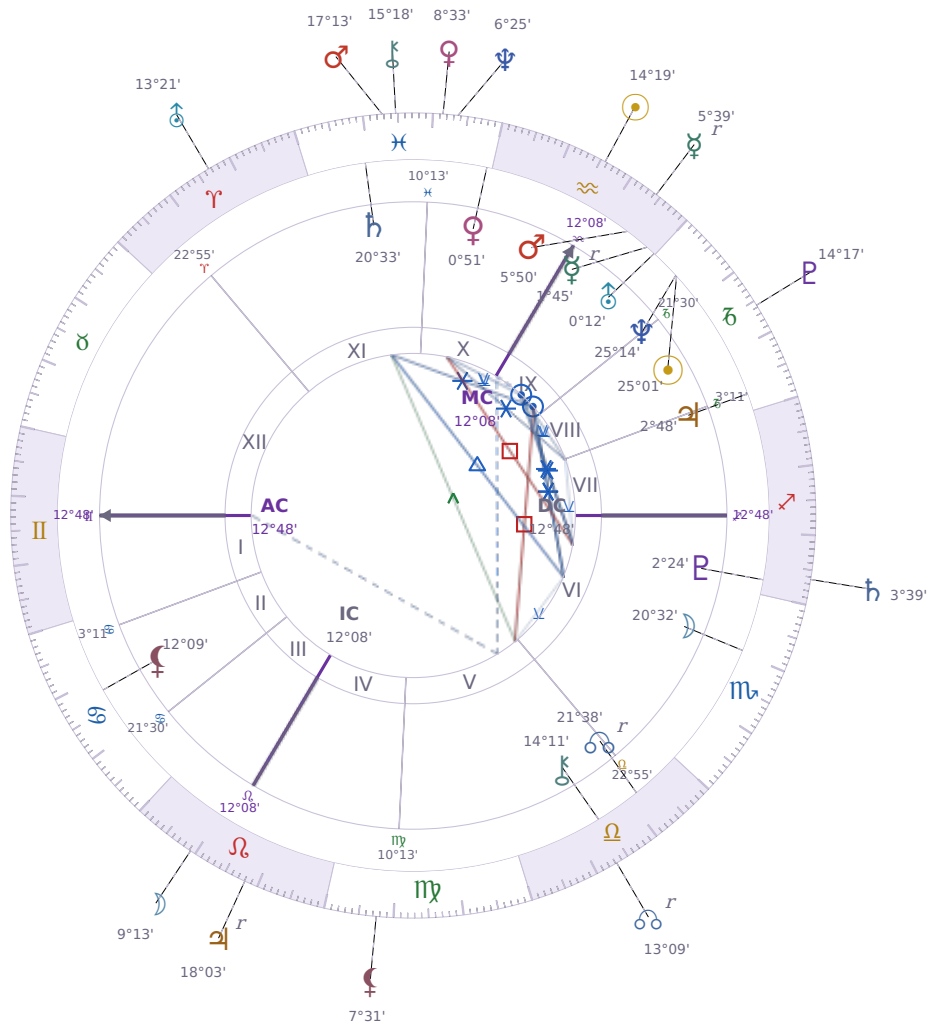

DAILY PERSONAL HOROSCOPE

## Dove Celeste Cameron

American actress and singer (born 1996)

♑ Capricorn January 15, 1996 13:30 Bainbridge Island

**Tuesday, 3 February 2015**

TRANSITS FOR TODAY

☉ Sun	in ♒ Aquarius	14°19'30"
☾ Moon	in ♌ Leo	9°13'08"
☿ Mercury	in ♒ Aquarius Rx	5°39'47"
♀ Venus	in ♋ Pisces	8°33'08"
♂ Mars	in ♋ Pisces	17°13'48"
♃ Jupiter	in ♌ Leo Rx	18°04'00"
♄ Saturn	in ♏ Sagittarius	3°39'54"

♅ Uranus	in ♈ Aries	13°21'57"
♆ Neptune	in ♋ Pisces	6°25'10"
♇ Pluto	in ♎ Capricorn	14°17'44"
♁ Chiron	in ♋ Pisces	15°18'49"
♁ NNode	in ♎ Libra Rx	13°09'54"
♁ Lilith	in ♍ Virgo	7°31'14"