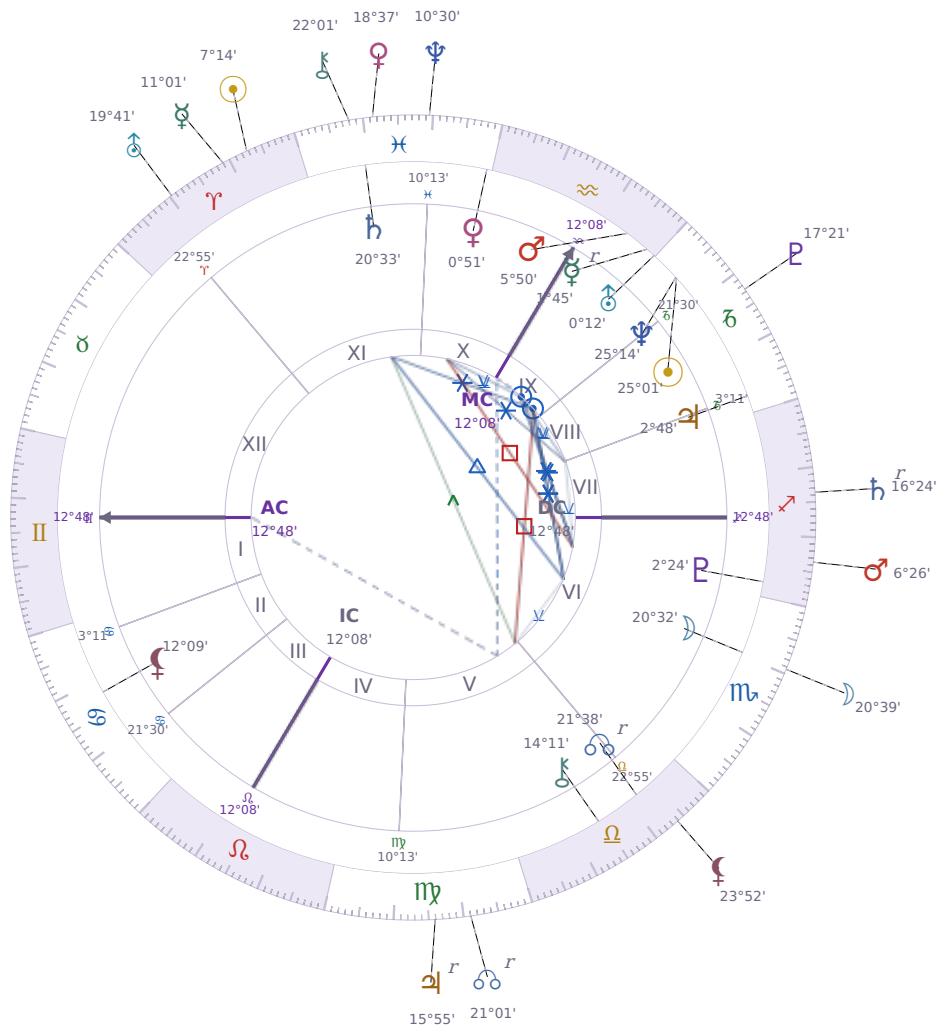

DAILY PERSONAL HOROSCOPE

## Dove Celeste Cameron

American actress and singer (born 1996)

♏ Capricorn January 15, 1996 13:30 Bainbridge Island

**Sunday, 27 March 2016**

### TRANSITS FOR TODAY

☉ Sun	in ♈ Aries	7°14'52"
☾ Moon	in ♏ Scorpio	20°39'45"
☿ Mercury	in ♈ Aries	11°01'11"
♀ Venus	in ♋ Pisces	18°37'48"
♂ Mars	in ♐ Sagittarius	6°26'18"
♃ Jupiter	in ♍ Virgo Rx	15°55'27"
♄ Saturn	in ♐ Sagittarius Rx	16°24'06"