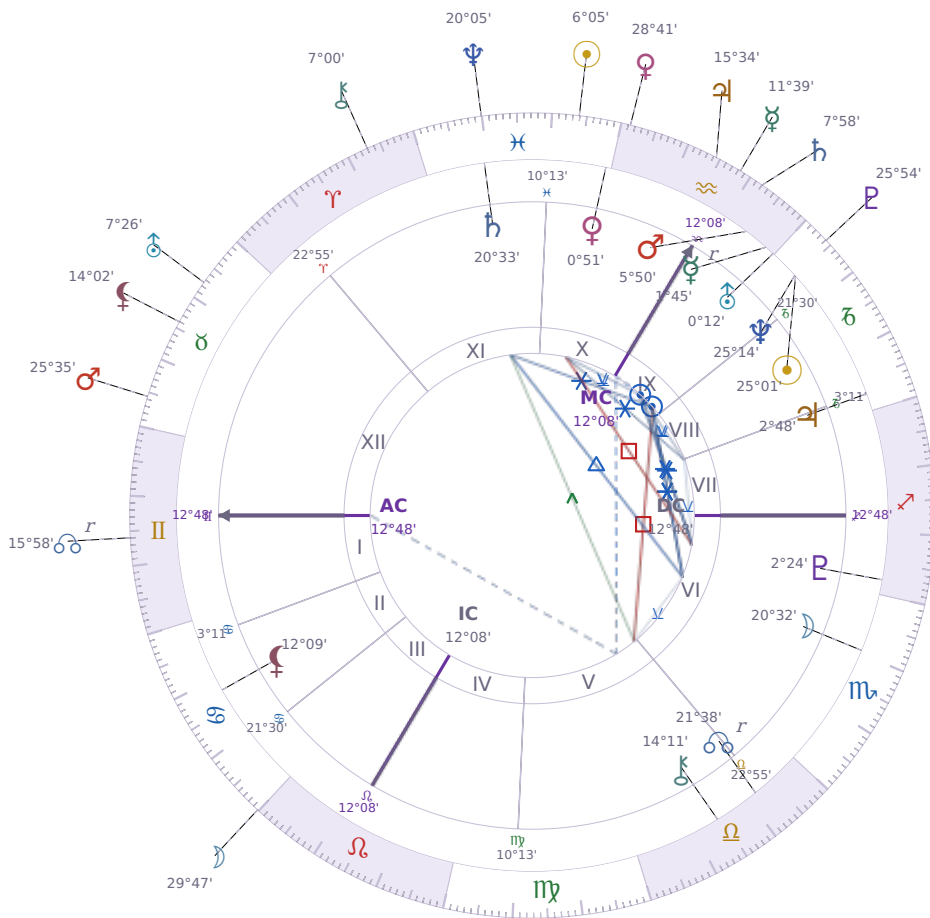

DAILY PERSONAL HOROSCOPE

Dove Celeste Cameron

American actress and singer (born 1996)

♏ Capricorn January 15, 1996 13:30 Bainbridge Island

Wednesday, 24 February 2021

TRANSITS FOR TODAY

☉ Sun	in ♓ Pisces	6°05'50"
☾ Moon	in ♋ Cancer	29°47'29"
☿ Mercury	in ♒ Aquarius	11°39'52"
♀ Venus	in ♒ Aquarius	28°41'16"
♂ Mars	in ♉ Taurus	25°35'46"
♃ Jupiter	in ♒ Aquarius	15°34'50"
♄ Saturn	in ♒ Aquarius	7°58'46"