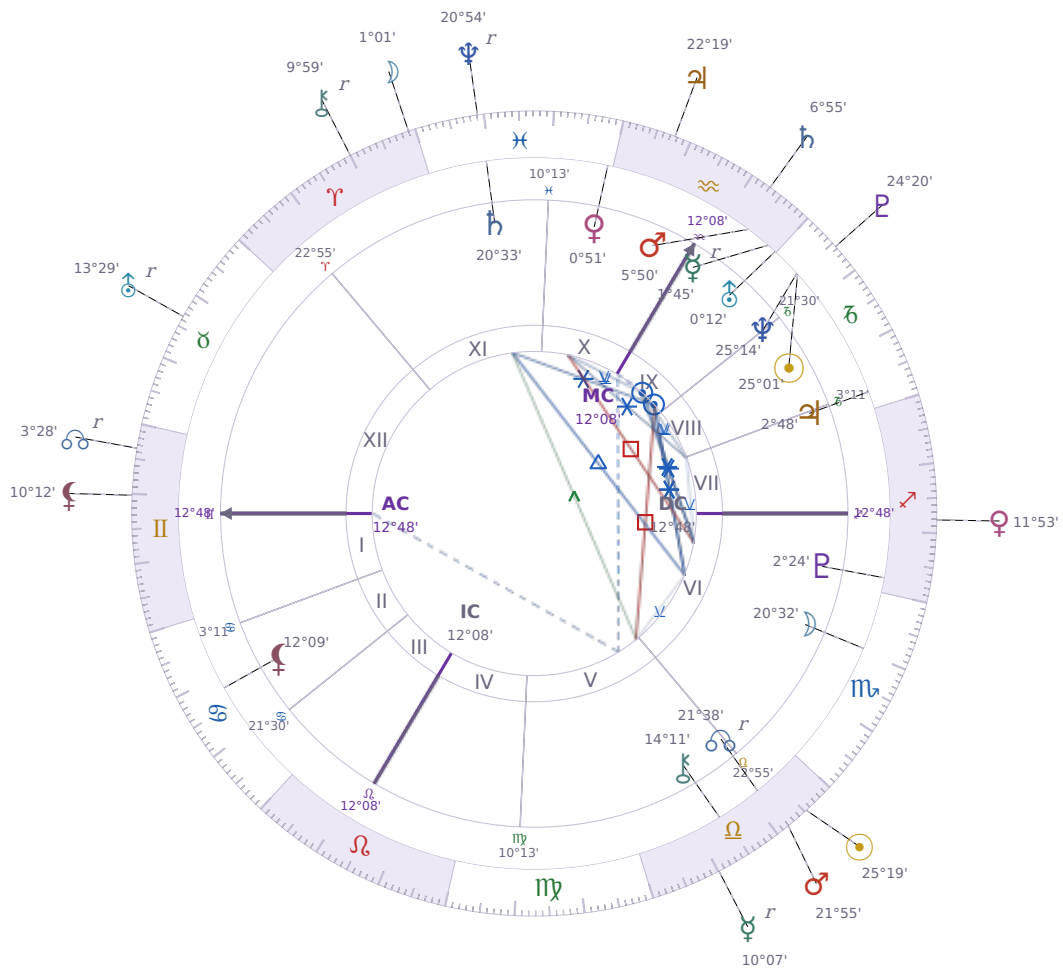

DAILY PERSONAL HOROSCOPE

Dove Celeste Cameron

American actress and singer (born 1996)

♏ Capricorn January 15, 1996 13:30 Bainbridge Island

Monday, 18 October 2021

TRANSITS FOR TODAY

☉ Sun	in ♎ Libra	25°19'36"
☾ Moon	in ♈ Aries	1°01'14"
☿ Mercury	in ♎ Libra Rx	10°07'41"
♀ Venus	in ♏ Sagittarius	11°53'10"
♂ Mars	in ♎ Libra	21°55'36"
♃ Jupiter	in ♒ Aquarius	22°19'46"
♄ Saturn	in ♒ Aquarius	6°55'29"

♅ Uranus	in	♉ Taurus Rx	13°29'26"
♆ Neptune	in	♓ Pisces Rx	20°54'50"
♇ Pluto	in	♑ Capricorn	24°20'54"
♁ Chiron	in	♈ Aries Rx	9°59'32"
♊ NNode	in	♊ Gemini Rx	3°28'31"
♁ Lilith	in	♊ Gemini	10°12'17"

NATAL PLANETS

KEY DATE

♃ Jupiter stations Direct

Jupiter turning **direct again** means opportunities and decisions that felt stuck or unclear over the past months can finally move ahead with real momentum. What becomes **clearer now** is whether plans, applications, or deals are actually going to work — delays lift and you get actual answers instead of waiting. **Growth starts moving** in the areas where *Jupiter* sits in your chart, so watch for openings in money, work, relationships, or learning that were on pause during the retrograde.