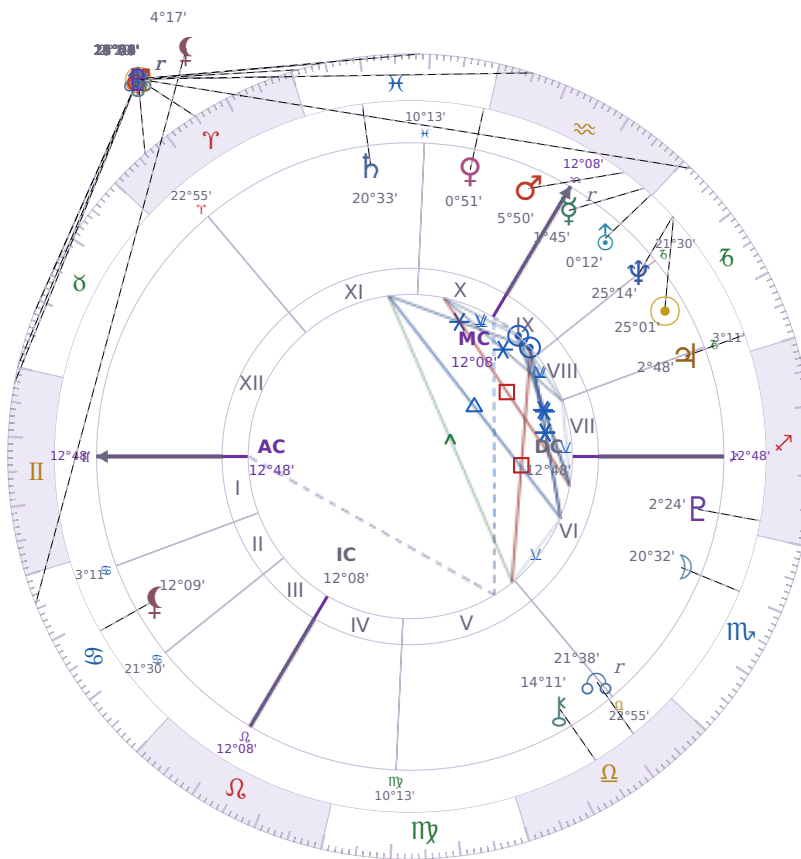

DAILY PERSONAL HOROSCOPE

Dove Celeste Cameron

American actress and singer (born 1996)

♏ Capricorn January 15, 1996 13:30 Bainbridge Island

Monday, 23 May 2022

TRANSITS FOR TODAY

☉ Sun	in ♊ Gemini	2°20'57"
☾ Moon	in ♓ Pisces	11°26'35"
☿ Mercury	in ♉ Taurus Rx	29°44'41"
♀ Venus	in ♈ Aries	24°01'21"
♂ Mars	in ♓ Pisces	28°54'10"
♃ Jupiter	in ♈ Aries	2°19'09"
♄ Saturn	in ♈ Aquarius	25°07'35"

♅ Uranus	in	♉ Taurus	15°50'08"
♆ Neptune	in	♓ Pisces	25°05'55"
♇ Pluto	in	♑ Capricorn Rx	28°28'08"
♁ Chiron	in	♈ Aries	15°06'19"
♁ NNode	in	♉ Taurus Rx	21°59'05"
♁ Lilith	in	♋ Cancer	4°17'30"

NATAL PLANETS

☉ Sun	in	♑ Capricorn	25°01'06"	IX
☾ Moon	in	♏ Scorpio	20°32'16"	VI
☿ Mercury	in	♒ Aquarius	1°45'55"	IX Rx
♀ Venus	in	♓ Pisces	0°51'48"	X
♂ Mars	in	♒ Aquarius	5°50'13"	IX
♃ Jupiter	in	♑ Capricorn	2°48'41"	VII
♄ Saturn	in	♓ Pisces	20°33'02"	XI
♅ Uranus	in	♒ Aquarius	0°12'38"	IX
♆ Neptune	in	♑ Capricorn	25°14'20"	IX
♇ Pluto	in	♐ Sagittarius	2°24'09"	VI
♁ Chiron	in	♎ Libra	14°11'21"	V
♁ North Node	in	♎ Libra	21°38'59"	V Rx
♁ Lilith	in	♋ Cancer	12°09'40"	II

KEY DATE

☿ Mercury enters ♉ Taurus

Mercury moving into *Taurus* shifts how you **communicate and think** — you'll notice yourself speaking more slowly, choosing words with care instead of rushing through sentences. At work and in conversations, people tend to **focus on practical details** and want concrete facts rather than abstract ideas, which means discussions about money, plans, or decisions take longer but reach clearer agreements. This transit makes most people **stick to their positions** once they've decided something, so expect less back-and-forth and more people digging in on what they actually believe.