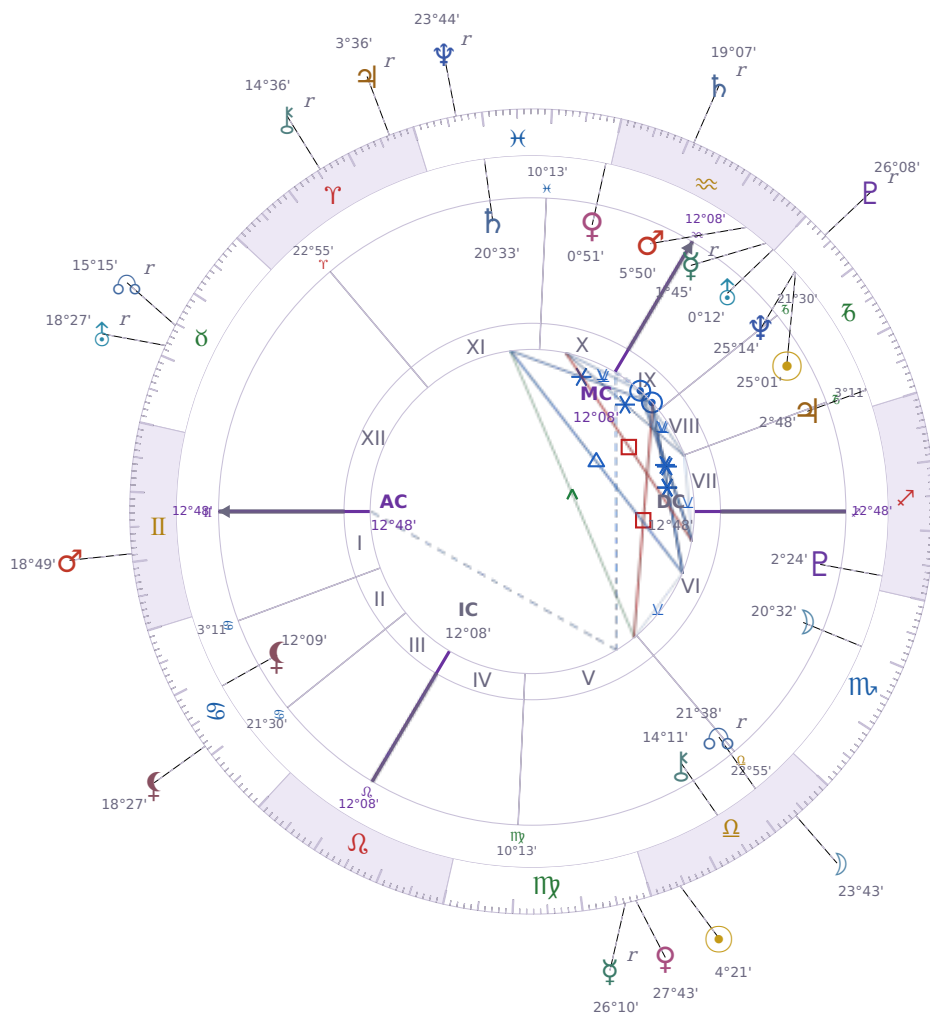

DAILY PERSONAL HOROSCOPE

Dove Celeste Cameron

American actress and singer (born 1996)

♏ Capricorn January 15, 1996 13:30 Bainbridge Island

Tuesday, 27 September 2022

TRANSITS FOR TODAY

☉ Sun	in ♎ Libra	4°22'00"
☾ Moon	in ♎ Libra	23°43'33"
☿ Mercury	in ♍ Virgo Rx	26°10'35"
♀ Venus	in ♍ Virgo	27°43'26"
♂ Mars	in ♊ Gemini	18°49'30"
♃ Jupiter	in ♈ Aries Rx	3°36'08"
♄ Saturn	in ♒ Aquarius Rx	19°07'47"