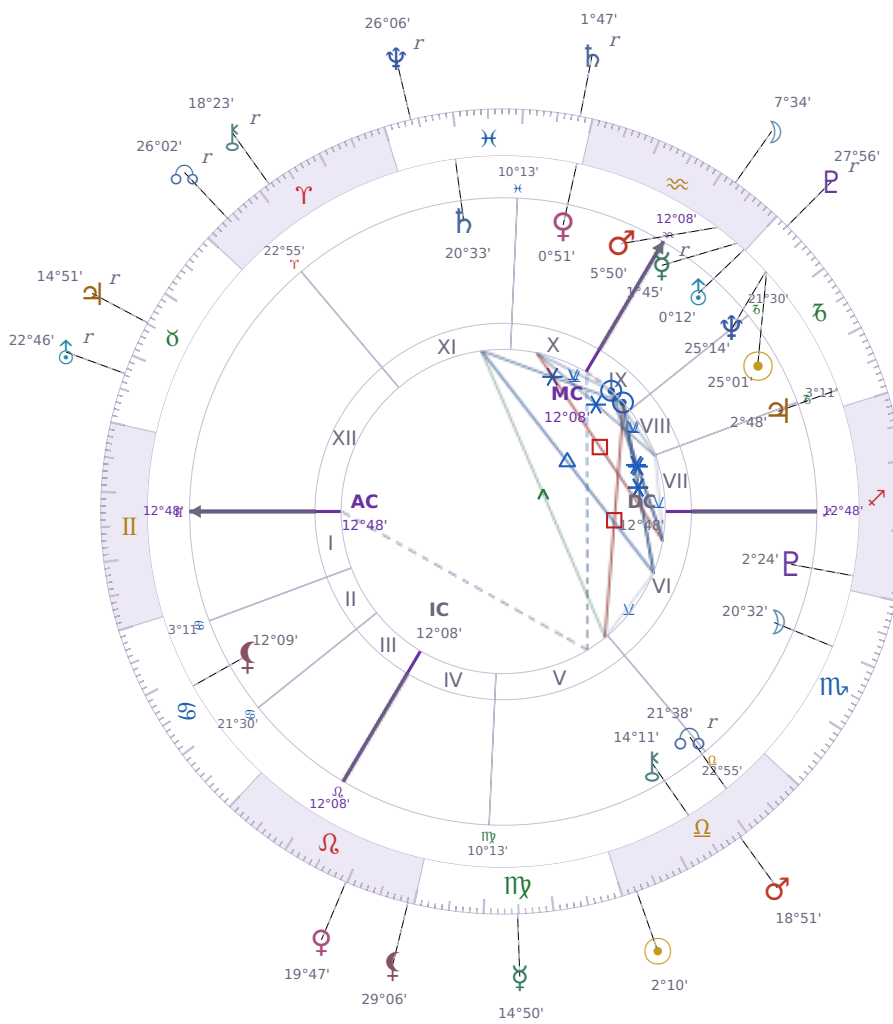

DAILY PERSONAL HOROSCOPE

Dove Celeste Cameron

American actress and singer (born 1996)

♏ Capricorn January 15, 1996 13:30 Bainbridge Island

Monday, 25 September 2023

TRANSITS FOR TODAY

☉ Sun	in ♎ Libra	2°10'07"
☾ Moon	in ♒ Aquarius	7°34'58"
☿ Mercury	in ♍ Virgo	14°50'44"
♀ Venus	in ♌ Leo	19°47'54"
♂ Mars	in ♎ Libra	18°51'04"
♃ Jupiter	in ♉ Taurus Rx	14°51'18"
♄ Saturn	in ♓ Pisces Rx	1°47'10"

♅ Uranus	in	♉ Taurus Rx	22°46'09"
♆ Neptune	in	♓ Pisces Rx	26°06'19"
♇ Pluto	in	♑ Capricorn Rx	27°56'55"
♁ Chiron	in	♈ Aries Rx	18°23'02"
♁ NNode	in	♈ Aries Rx	26°02'22"
♁ Lilith	in	♌ Leo	29°06'08"

NATAL PLANETS

☉ Sun	in	♑ Capricorn	25°01'06"	IX
☾ Moon	in	♏ Scorpio	20°32'16"	VI
☿ Mercury	in	♒ Aquarius	1°45'55"	IX Rx
♀ Venus	in	♓ Pisces	0°51'48"	X
♂ Mars	in	♒ Aquarius	5°50'13"	IX
♃ Jupiter	in	♑ Capricorn	2°48'41"	VII
♄ Saturn	in	♓ Pisces	20°33'02"	XI
♅ Uranus	in	♒ Aquarius	0°12'38"	IX
♆ Neptune	in	♑ Capricorn	25°14'20"	IX
♇ Pluto	in	♐ Sagittarius	2°24'09"	VI
♁ Chiron	in	♎ Libra	14°11'21"	V
♁ North Node	in	♎ Libra	21°38'59"	V Rx
♁ Lilith	in	♋ Cancer	12°09'40"	II