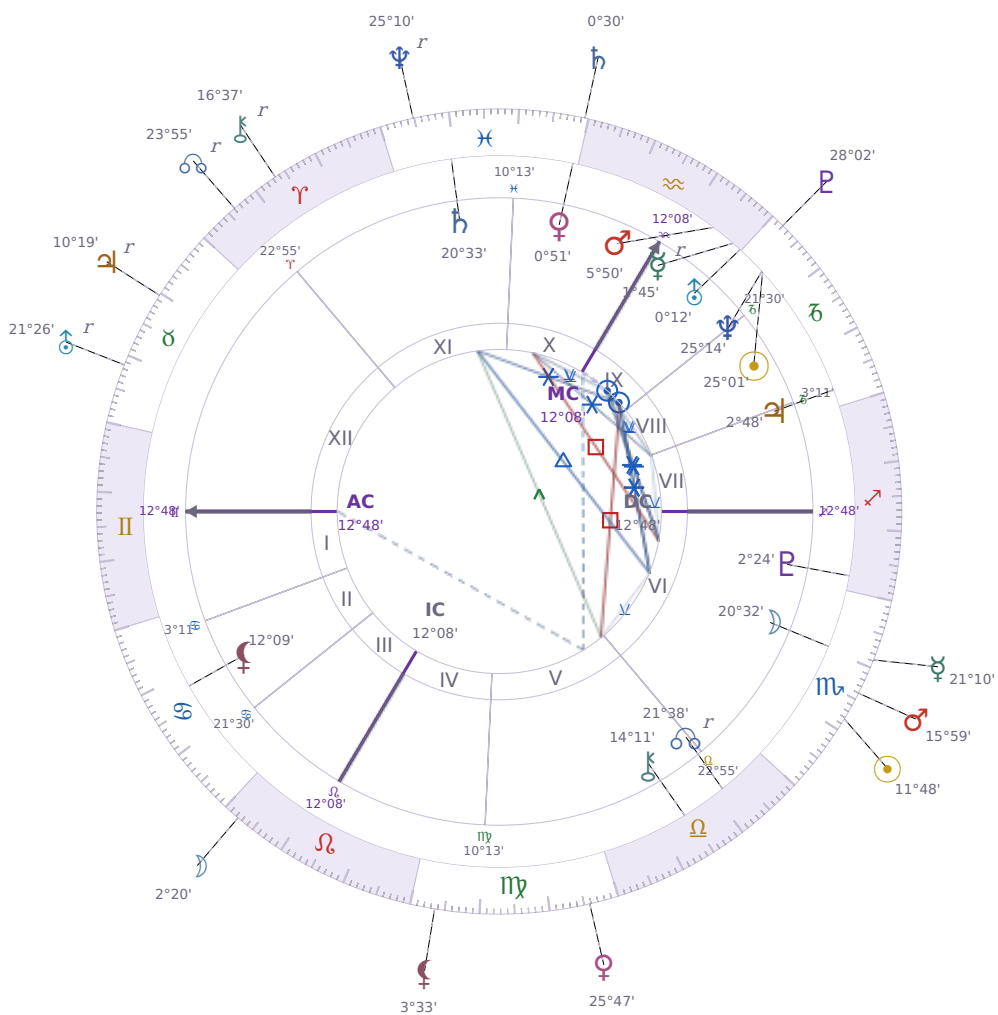

DAILY PERSONAL HOROSCOPE

Dove Celeste Cameron

American actress and singer (born 1996)

♊ Capricorn January 15, 1996 13:30 Bainbridge Island

Saturday, 4 November 2023

TRANSITS FOR TODAY

☉ Sun	in ♏ Scorpio	11°48'00"
☾ Moon	in ♌ Leo	2°20'43"
☿ Mercury	in ♏ Scorpio	21°10'16"
♀ Venus	in ♍ Virgo	25°47'49"
♂ Mars	in ♏ Scorpio	15°59'08"
♃ Jupiter	in ♉ Taurus Rx	10°19'59"
♄ Saturn	in ♓ Pisces	0°30'49"

♅ Uranus	in ♉ Taurus Rx	21°26'37"
♆ Neptune	in ♓ Pisces Rx	25°10'08"
♇ Pluto	in ♑ Capricorn	28°02'15"
♁ Chiron	in ♈ Aries Rx	16°37'14"
♊ NNode	in ♈ Aries Rx	23°55'16"
♁ Lilith	in ♍ Virgo	3°33'58"

NATAL PLANETS

☉ Sun	in ♑ Capricorn	25°01'06"	IX
☾ Moon	in ♏ Scorpio	20°32'16"	VI
☿ Mercury	in ♒ Aquarius	1°45'55"	IX Rx
♀ Venus	in ♓ Pisces	0°51'48"	X
♂ Mars	in ♒ Aquarius	5°50'13"	IX
♃ Jupiter	in ♑ Capricorn	2°48'41"	VII
♄ Saturn	in ♓ Pisces	20°33'02"	XI
♅ Uranus	in ♒ Aquarius	0°12'38"	IX
♆ Neptune	in ♑ Capricorn	25°14'20"	IX
♇ Pluto	in ♐ Sagittarius	2°24'09"	VI
♁ Chiron	in ♎ Libra	14°11'21"	V
♊ North Node	in ♎ Libra	21°38'59"	V Rx
♁ Lilith	in ♋ Cancer	12°09'40"	II

KEY DATE

♄ Saturn stations Direct

Saturn turning direct means **stuck decisions and delayed projects** can finally move again after months of standing still. What felt unclear or blocked in your work, finances, or long-term plans becomes **clearer and actionable** as *Saturn* pushes forward. The pattern most people notice is **real progress on what matters** — whether that's getting a commitment from someone, finishing something you started, or seeing results from hard work you put in during the retrograde.