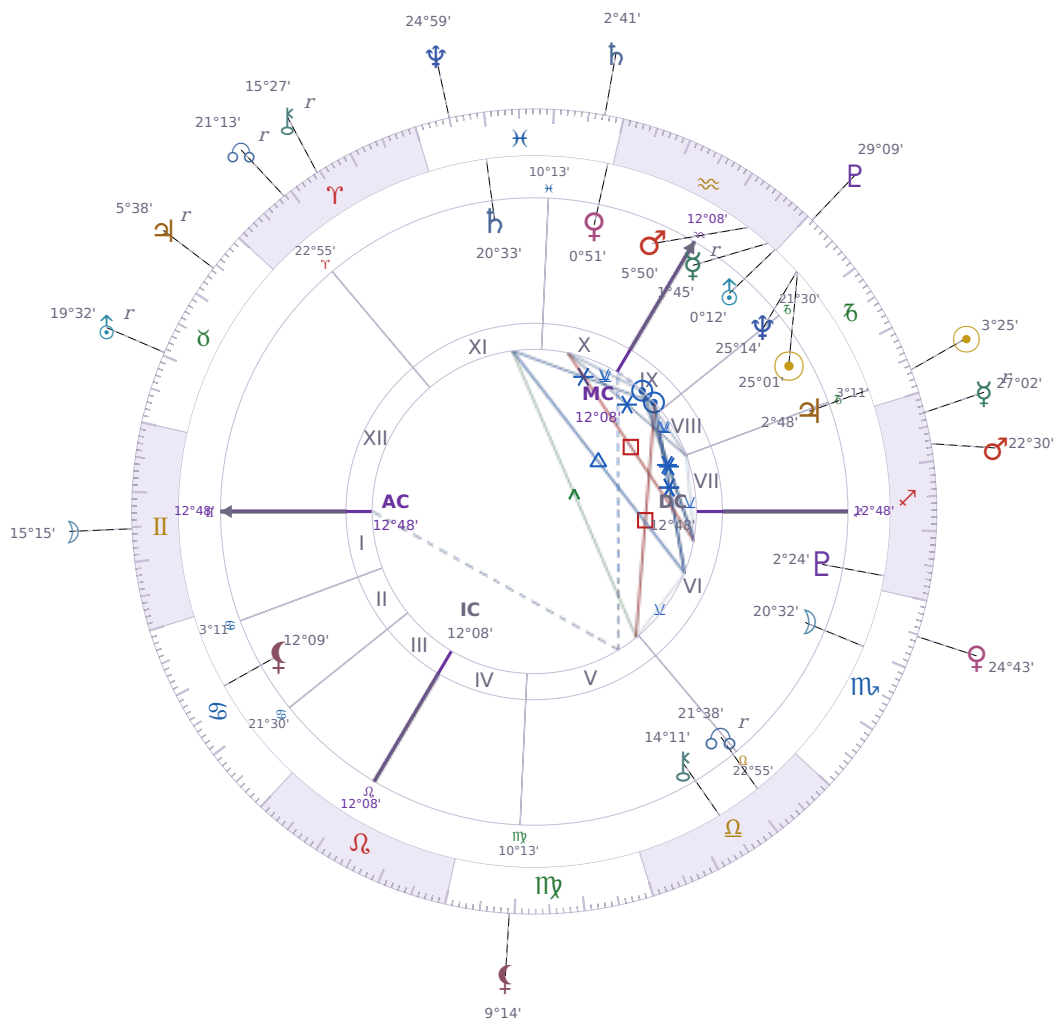

DAILY PERSONAL HOROSCOPE

Dove Celeste Cameron

American actress and singer (born 1996)

♏ Capricorn January 15, 1996 13:30 Bainbridge Island

Monday, 25 December 2023

TRANSITS FOR TODAY

☉ Sun	in ♏ Capricorn	3°25'03"
☾ Moon	in ♊ Gemini	15°15'42"
☿ Mercury	in ♐ Sagittarius Rx	27°02'34"
♀ Venus	in ♏ Scorpio	24°43'51"
♂ Mars	in ♐ Sagittarius	22°30'19"
♃ Jupiter	in ♉ Taurus Rx	5°38'08"
♄ Saturn	in ♓ Pisces	2°41'35"

♅ Uranus	in ♉ Taurus Rx	19°32'28"
♆ Neptune	in ♓ Pisces	24°59'34"
♇ Pluto	in ♑ Capricorn	29°09'34"
♁ Chiron	in ♈ Aries Rx	15°27'11"
♊ NNode	in ♈ Aries Rx	21°13'15"
♁ Lilith	in ♍ Virgo	9°14'58"

NATAL PLANETS

☉ Sun	in ♑ Capricorn	25°01'06"	IX
☾ Moon	in ♏ Scorpio	20°32'16"	VI
☿ Mercury	in ♒ Aquarius	1°45'55"	IX Rx
♀ Venus	in ♓ Pisces	0°51'48"	X
♂ Mars	in ♒ Aquarius	5°50'13"	IX
♃ Jupiter	in ♑ Capricorn	2°48'41"	VII
♄ Saturn	in ♓ Pisces	20°33'02"	XI
♅ Uranus	in ♒ Aquarius	0°12'38"	IX
♆ Neptune	in ♑ Capricorn	25°14'20"	IX
♇ Pluto	in ♐ Sagittarius	2°24'09"	VI
♁ Chiron	in ♎ Libra	14°11'21"	V
♊ North Node	in ♎ Libra	21°38'59"	V Rx
♁ Lilith	in ♋ Cancer	12°09'40"	II