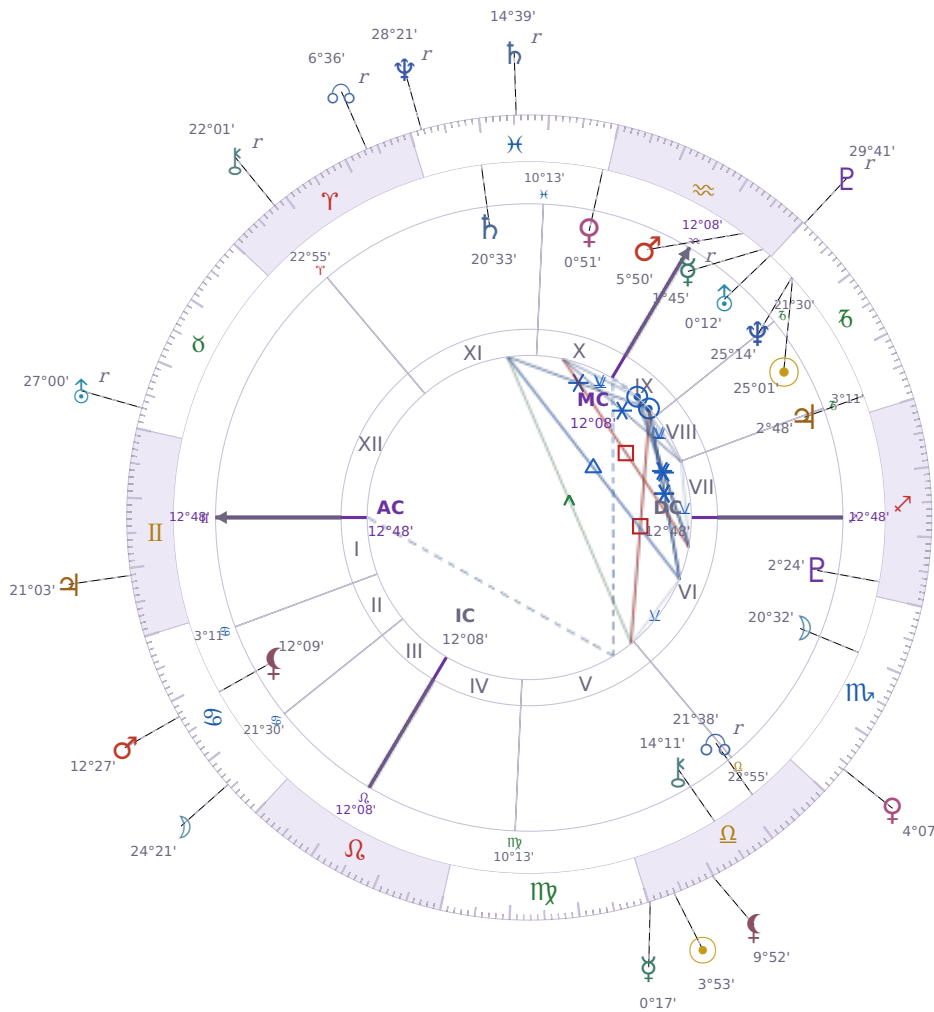

DAILY PERSONAL HOROSCOPE

Dove Celeste Cameron

American actress and singer (born 1996)

♑ Capricorn January 15, 1996 13:30 Bainbridge Island

Thursday, 26 September 2024

TRANSITS FOR TODAY

☉ Sun	in ♎ Libra	3°53'18"
☾ Moon	in ♋ Cancer	24°21'11"
☿ Mercury	in ♎ Libra	0°17'38"
♀ Venus	in ♏ Scorpio	4°07'52"
♂ Mars	in ♋ Cancer	12°27'07"
♃ Jupiter	in ♊ Gemini	21°03'58"
♄ Saturn	in ♓ Pisces Rx	14°39'56"

♅ Uranus	in ♉ Taurus Rx	27°00'09"
♆ Neptune	in ♓ Pisces Rx	28°21'49"
♇ Pluto	in ♑ Capricorn Rx	29°41'57"
♁ Chiron	in ♈ Aries Rx	22°01'47"
♊ NNode	in ♈ Aries Rx	6°36'25"
♁ Lilith	in ♎ Libra	9°52'11"

NATAL PLANETS

☉ Sun	in ♑ Capricorn	25°01'06"	IX
☾ Moon	in ♏ Scorpio	20°32'16"	VI
☿ Mercury	in ♒ Aquarius	1°45'55"	IX Rx
♀ Venus	in ♓ Pisces	0°51'48"	X
♂ Mars	in ♒ Aquarius	5°50'13"	IX
♃ Jupiter	in ♑ Capricorn	2°48'41"	VII
♄ Saturn	in ♓ Pisces	20°33'02"	XI
♅ Uranus	in ♒ Aquarius	0°12'38"	IX
♆ Neptune	in ♑ Capricorn	25°14'20"	IX
♇ Pluto	in ♐ Sagittarius	2°24'09"	VI
♁ Chiron	in ♎ Libra	14°11'21"	V
♊ North Node	in ♎ Libra	21°38'59"	V Rx
♁ Lilith	in ♋ Cancer	12°09'40"	II

KEY DATE

☿ Mercury enters ♎ Libra

Mercury in *Libra* brings a shift toward **weighing both sides** before you speak or decide, making conversations feel more balanced but sometimes slower. At work and in relationships, you'll notice people becoming more **concerned with fairness** and wanting input from others before moving forward. This transit typically makes **negotiation and compromise** easier, though the constant balancing can occasionally leave decisions stuck in the middle instead of resolved.