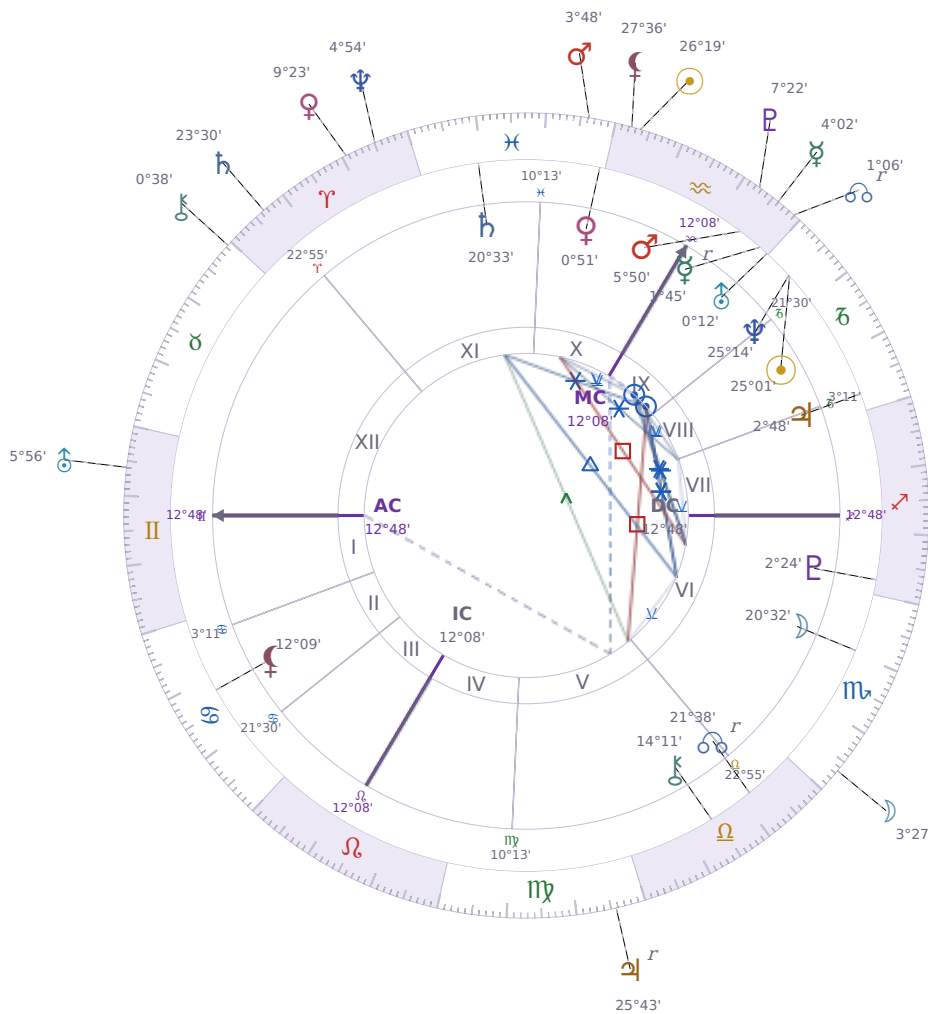

DAILY PERSONAL HOROSCOPE

Dove Celeste Cameron

American actress and singer (born 1996)

♑ Capricorn January 15, 1996 13:30 Bainbridge Island

Tuesday, 15 February 2028

TRANSITS FOR TODAY

☉ Sun	in ♈ Aquarius	26°19'19"
☾ Moon	in ♏ Scorpio	3°27'09"
☿ Mercury	in ♈ Aquarius	4°02'27"
♀ Venus	in ♈ Aries	9°23'48"
♂ Mars	in ♏ Pisces	3°48'18"
♃ Jupiter	in ♏ Virgo Rx	25°43'05"
♄ Saturn	in ♈ Aries	23°30'33"

♅ Uranus	in	♊ Gemini	5°56'02"
♆ Neptune	in	♈ Aries	4°54'01"
♇ Pluto	in	♈ Aquarius	7°22'12"
♁ Chiron	in	♉ Taurus	0°38'11"
♁ NNode	in	♈ Aquarius Rx	1°06'29"
♁ Lilith	in	♈ Aquarius	27°36'05"

NATAL PLANETS

☉ Sun	in	♑ Capricorn	25°01'06"	IX
☾ Moon	in	♏ Scorpio	20°32'16"	VI
☿ Mercury	in	♈ Aquarius	1°45'55"	IX Rx
♀ Venus	in	♋ Pisces	0°51'48"	X
♂ Mars	in	♈ Aquarius	5°50'13"	IX
♃ Jupiter	in	♑ Capricorn	2°48'41"	VII
♄ Saturn	in	♋ Pisces	20°33'02"	XI
♅ Uranus	in	♈ Aquarius	0°12'38"	IX
♆ Neptune	in	♑ Capricorn	25°14'20"	IX
♇ Pluto	in	♐ Sagittarius	2°24'09"	VI
♁ Chiron	in	♎ Libra	14°11'21"	V
♁ North Node	in	♎ Libra	21°38'59"	V Rx
♁ Lilith	in	♋ Cancer	12°09'40"	II