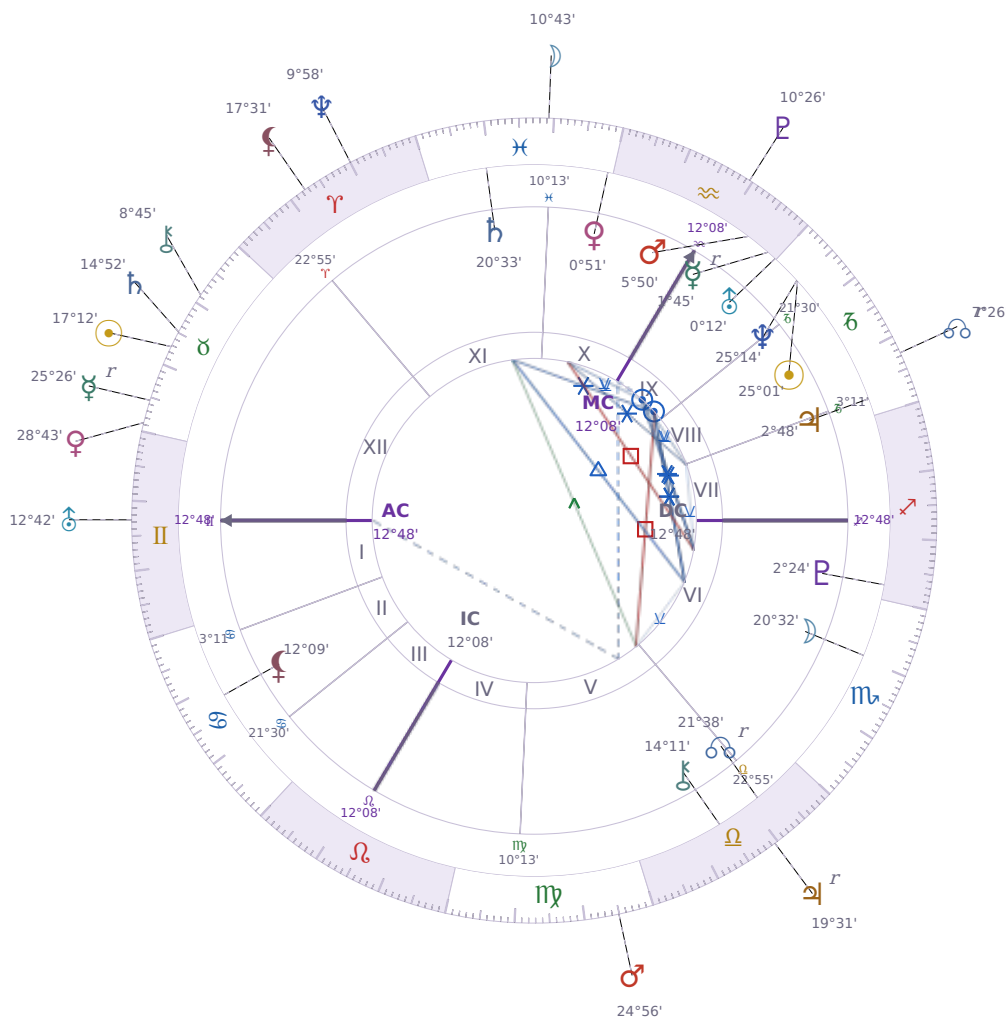

DAILY PERSONAL HOROSCOPE

## Dove Celeste Cameron

American actress and singer (born 1996)

♏ Capricorn January 15, 1996 13:30 Bainbridge Island

**Monday, 7 May 2029**

TRANSITS FOR TODAY

☉ Sun	in ♉ Taurus	17°12'50"
☾ Moon	in ♓ Pisces	10°43'02"
☿ Mercury	in ♉ Taurus <b>Rx</b>	25°26'01"
♀ Venus	in ♉ Taurus	28°43'51"
♂ Mars	in ♍ Virgo	24°56'50"
♃ Jupiter	in ♎ Libra <b>Rx</b>	19°31'12"
♄ Saturn	in ♉ Taurus	14°52'03"

♅ Uranus	in	♊ Gemini	12°42'38"
♆ Neptune	in	♈ Aries	9°58'41"
♇ Pluto	in	♈ Aquarius	10°26'59"
♁ Chiron	in	♉ Taurus	8°45'19"
♁ NNode	in	♄ Capricorn <b>Rx</b>	7°26'16"
♁ Lilith	in	♈ Aries	17°31'52"

## NATAL PLANETS

☉ Sun	in	♄ Capricorn	25°01'06"	IX
☾ Moon	in	♏ Scorpio	20°32'16"	VI
☿ Mercury	in	♈ Aquarius	1°45'55"	IX <b>Rx</b>
♀ Venus	in	♋ Pisces	0°51'48"	X
♂ Mars	in	♈ Aquarius	5°50'13"	IX
♃ Jupiter	in	♄ Capricorn	2°48'41"	VII
♄ Saturn	in	♋ Pisces	20°33'02"	XI
♅ Uranus	in	♈ Aquarius	0°12'38"	IX
♆ Neptune	in	♄ Capricorn	25°14'20"	IX
♇ Pluto	in	♐ Sagittarius	2°24'09"	VI
♁ Chiron	in	♎ Libra	14°11'21"	V
♁ North Node	in	♎ Libra	21°38'59"	V <b>Rx</b>
♁ Lilith	in	♋ Cancer	12°09'40"	II