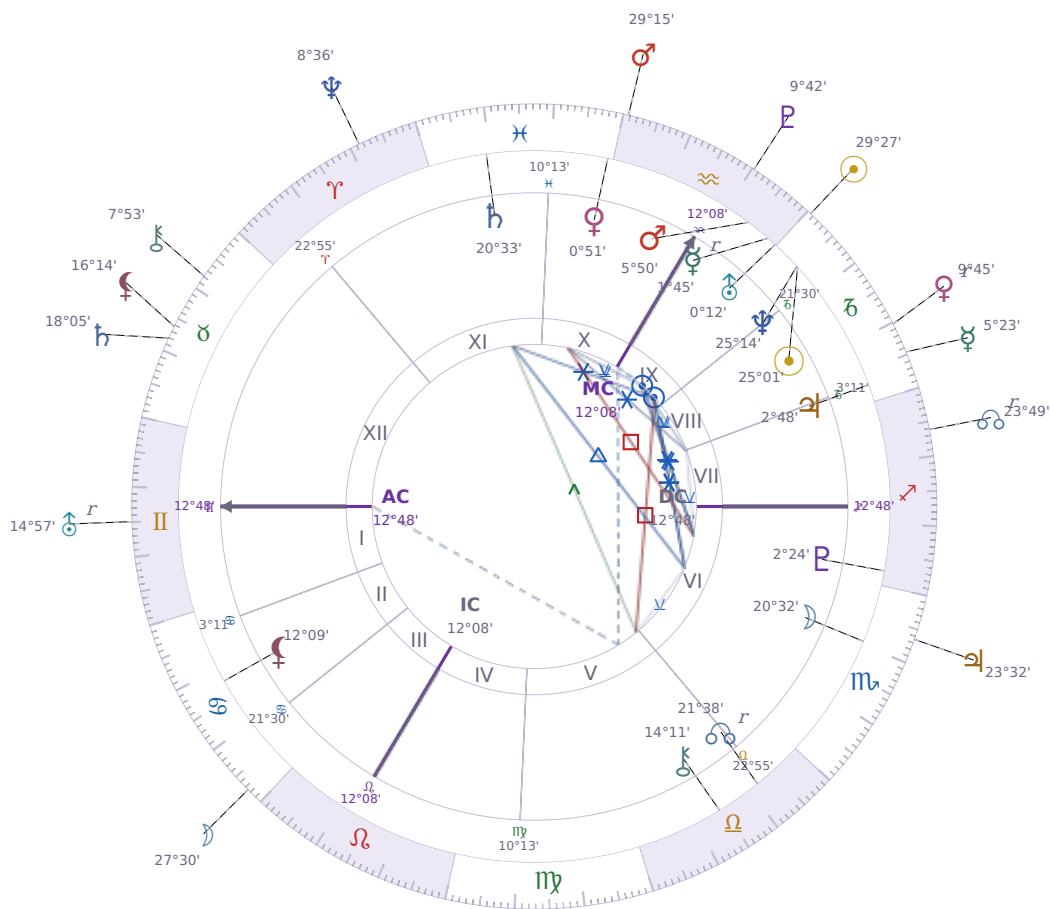

DAILY PERSONAL HOROSCOPE

Dove Celeste Cameron

American actress and singer (born 1996)

♏ Capricorn January 15, 1996 13:30 Bainbridge Island

Saturday, 19 January 2030

TRANSITS FOR TODAY

☉ Sun	in ♏ Capricorn	29°27'10"
☾ Moon	in ♋ Cancer	27°30'34"
☿ Mercury	in ♏ Capricorn	5°23'07"
♀ Venus	in ♏ Capricorn Rx	9°45'51"
♂ Mars	in ♒ Aquarius	29°15'49"
♃ Jupiter	in ♏ Scorpio	23°32'39"
♄ Saturn	in ♉ Taurus	18°05'26"

♅ Uranus	in ♊ Gemini Rx	14°57'29"
♆ Neptune	in ♈ Aries	8°36'38"
♇ Pluto	in ♒ Aquarius	9°42'43"
♁ Chiron	in ♉ Taurus	7°53'42"
♁ NNode	in ♐ Sagittarius Rx	23°49'45"
♁ Lilith	in ♉ Taurus	16°14'04"

NATAL PLANETS

KEY DATE

♄ Saturn stations Direct

Saturn turning direct means **stuck decisions and delayed projects** can finally move again after months of standing still. What felt unclear or blocked in your work, finances, or long-term plans becomes **clearer and actionable** as *Saturn* pushes forward. The pattern most people notice is **real progress on what matters** — whether that's getting a commitment from someone, finishing something you started, or seeing results from hard work you put in during the retrograde.